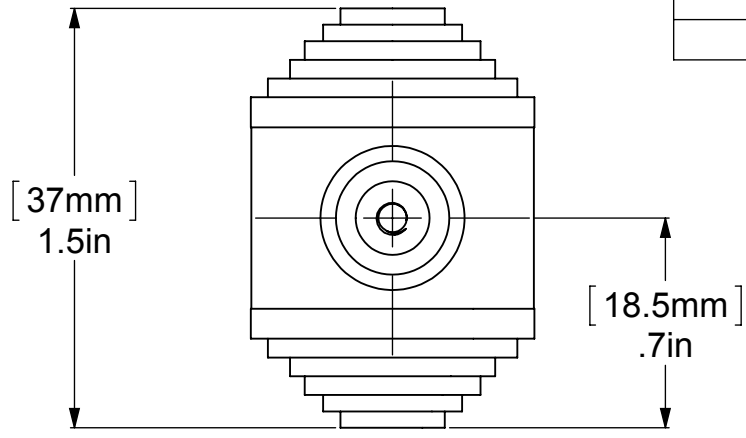

ITEM NO.	PART NUMBER	DESCRIPTION	QTY.
1	PSRD8-12	BASE	1
2	HB1T-1	HUB	1
3	CANY-1	END LOCK	2

UNLESS OTHERWISE STATED

.X	± .3mm
.XX	± .15mm
.XXX	± .008mm

COPYRIGHT © Allied Brass 2017

DRAWN	7/2/2017	I.M
CHECKED	7/2/2017	P.D
APPROVED	7/2/2017	R.A

MATERIAL:	BRASS
DESCRIPTION:	1-1/4 Inch Cabinet Knob

FINISH	TBD
QUANTITY	TBD
DRAWING No.	AT-10
REV	0
SCALE	1.5:1
SHEET: 01	A4