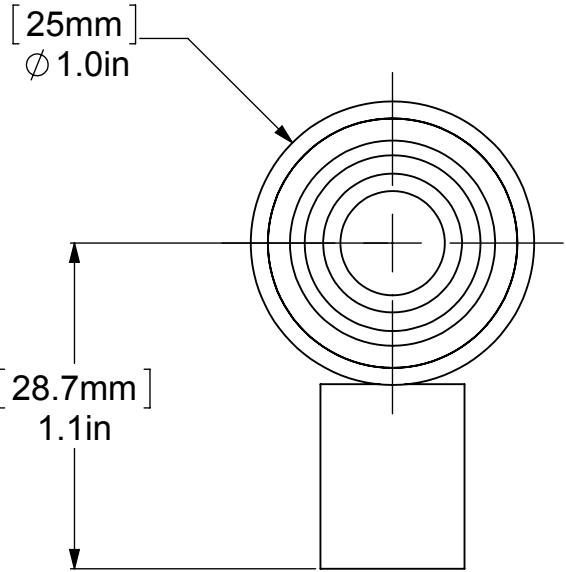

ITEM NO.	PART NUMBER	DESCRIPTION	QTY.
1	PSRD8-12	BASE	1
2	HB1T-1	HUB	1
3	CANY-1	END LOCK	2

UNLESS OTHERWISE STATED

.X	± .3mm
.XX	± .15mm
.XXX	± .008mm

COPYRIGHT © Allied Brass 2017

DRAWN	7/2/2017	I.M
CHECKED	7/2/2017	P.D
APPROVED	7/2/2017	R.A

MATERIAL:	BRASS
DESCRIPTION:	1-1/4 Inch Cabinet Knob

FINISH	TBD
QUANTITY	TBD
DRAWING No.	AT-10
REV	0
SCALE	1.5:1
SHEET: 01	A4