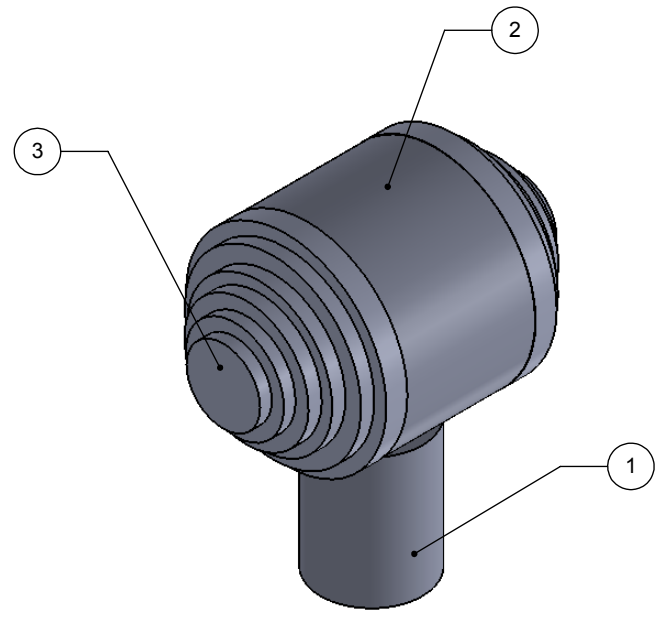

ITEM NO.	PART NUMBER	DESCRIPTION	QTY.
1	PSRD8-12	BASE	1
2	HB1T-1	HUB	1
3	CANY-1	END LOCK	2

UNLESS OTHERWISE STATED

.X	± .3mm
.XX	± .15mm
.XXX	± .008mm

COPYRIGHT © Allied Brass 2017

DRAWN	7/2/2017	I.M
CHECKED	7/2/2017	P.D
APPROVED	7/2/2017	R.A

MATERIAL:	BRASS
DESCRIPTION:	1-1/4 Inch Cabinet Knob

FINISH	TBD
QUANTITY	TBD
DRAWING No.	AT-10
REV	0
SCALE	1.5:1
SHEET: 01	A4