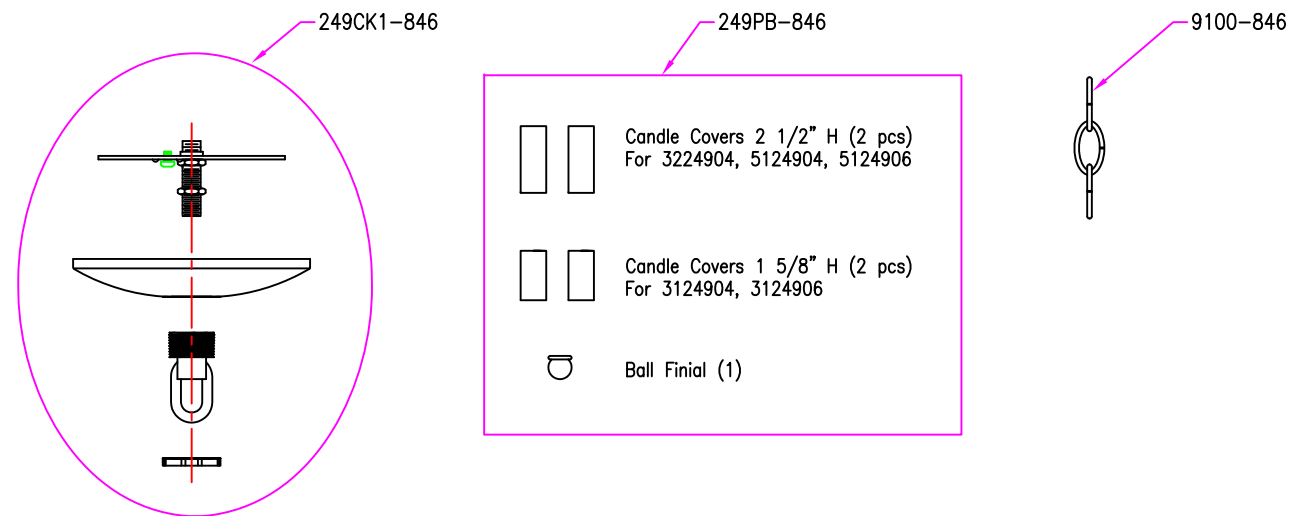

All New Replacement Parts:

Part Number	Description	Used On
249CK1-846	Canopy Kit, including canopy, mtg bar, RTN, hex nut(2), screw collar	3124904-846, 3124906-846, 3224904-846, 5124904-846, 5124906-846
249PB-846	Parts Bag, includes Candle Covers (2+2 pcs), Ball Finial (1)	For Collection
9100-846	Standard chain,6FT	3124904-846, 3124906-846, 3224904-846, 5124904-846, 5124906-846

Part number & detail: