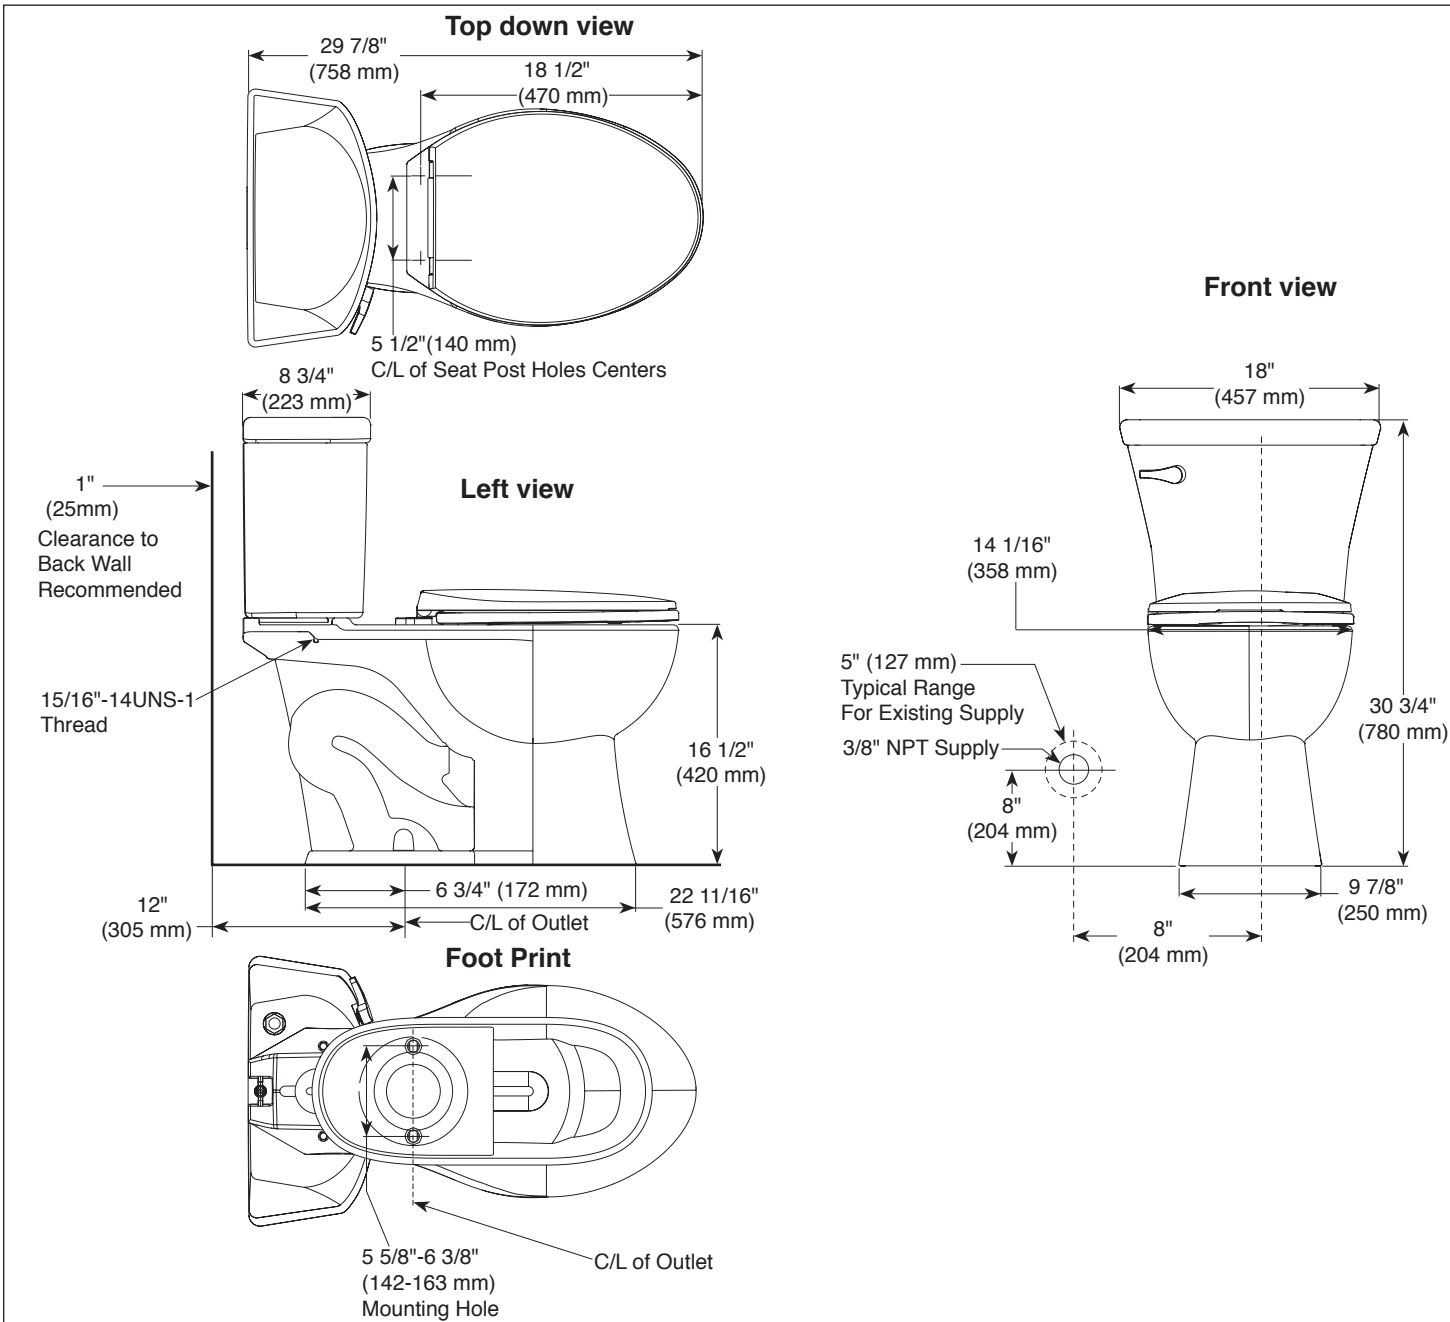

Turner™ Toilet C43908▲

STANDARD SPECIFICATIONS:

- Vitreous China.
- 29 7/8" (758mm) in length, 18" (457mm) in width, 30 3/4" (780mm) in height.
- Elongated bowl with chair height design (16 1/2" to top of the bowl).
- 12" (305 mm) rough-in.
- High efficiency 1.28 gpf (4.8 lpf).
- 3" flush valve.
- 2" (51mm) fully glazed trapway.
- SmartFit™ tank-to-bowl connection with tool for installation.
- Includes polished chrome trip lever.
- Delta toilet kit includes the tank, bowl, toilet seat, mounting hardware, wax ring and SmartFit™ Multi-Tool. No additional tool required.

Technical Information	
Fixture configuration	Two-piece, elongated
Water per flush	1.28 gpf (4.8 lpf)
Passageway	2" (51mm)
Water area	9 3/4"X 6 1/8" (247mm x155 mm)
Water depth from rim	7 3/8" (188mm)
Seat post hole centers	5 1/2" (140mm)
Included:	
Tank	RP78700▲
Tank Cover	RP78254▲
Trip Lever	RP71181▲
Mounting Hardware – Bowl to floor	RP71146
Mounting Hardware – Tank to bowl	RP72471
Seat Assembly	RP78411▲

55 E. 111th Street, Indianapolis, Indiana 46280
350 South Edgeware Road, St. Thomas, Ontario Canada N5P 4L1
© 2015 Masco Corporation of Indiana
USA / Canada: 1-855-345-1345
www.deltatoilet.com

Turner™ Toilet C43908▲

■ Elongated Bowl

Submitted Model No.: _____

Specific Features: _____

▲ Designate proper finish suffix (-WH for white)

Delta reserves the right (1) to make changes in specifications and materials, and (2) to change or discontinue models, both without notice or obligation. Dimensions are for reference only. See full-line pricebook or www.deltatoilet.com for finish options and product availability.