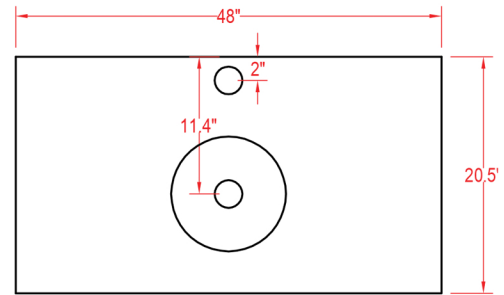

## Cuba 48" Vanity

Mirror: 27.56"x48" inch
Cabinet: 48"x20.5"x35.8" inch
Handle: 6.9" inch

(PLAN)

(BACK)

 ALL DIMENSIONS & SPECIFICATIONS ARE APPROXIMATE & SUBJECT TO CHANGE WITHOUT NOTICE.