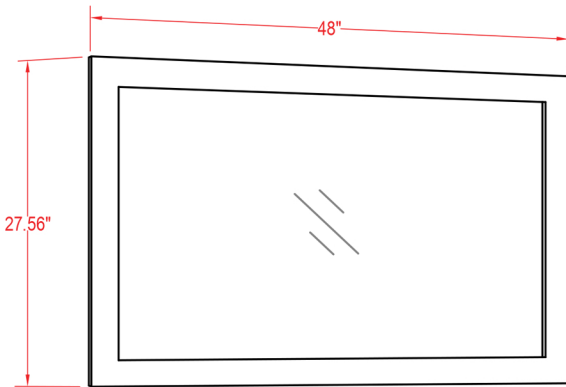

## Cuba 48" Vanity

Mirror: 27.56"x48" inch
Cabinet: 48"x20.5"x35.8" inch
Handle: 6.9" inch

(PLAN)

(BACK)

 ALL DIMENSIONS & SPECIFICATIONS ARE APPROXIMATE & SUBJECT TO CHANGE WITHOUT NOTICE.