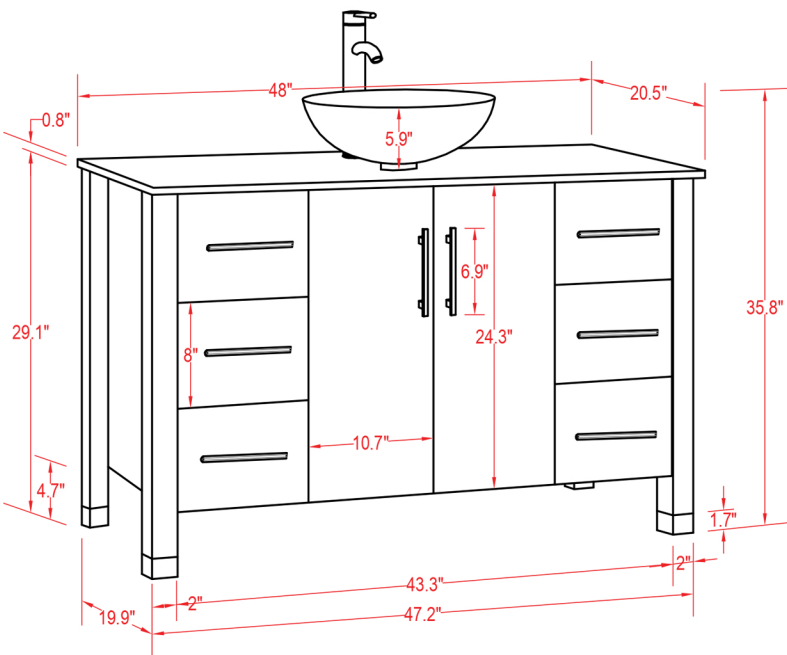

# Specification Sheet

## Cuba 48" Vanity

Mirror: 27.56"x48" inch
Cabinet: 48"x20.5"x35.8" inch
Handle: 6.9" inch

(PLAN)

(BACK)

 ALL DIMENSIONS & SPECIFICATIONS ARE APPROXIMATE & SUBJECT TO CHANGE WITHOUT NOTICE.