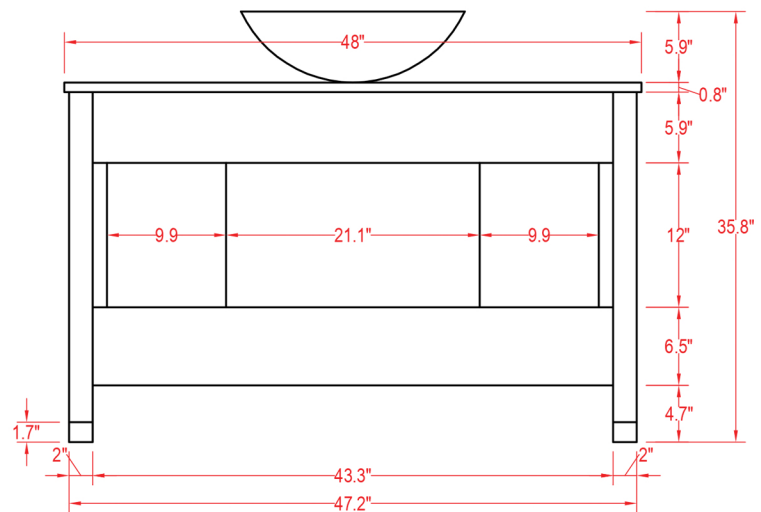

## Cuba 48" Vanity

Mirror: 27.56"x48" inch
Cabinet: 48"x20.5"x35.8" inch
Handle: 6.9" inch

(PLAN)

(BACK)

 ALL DIMENSIONS & SPECIFICATIONS ARE APPROXIMATE & SUBJECT TO CHANGE WITHOUT NOTICE.