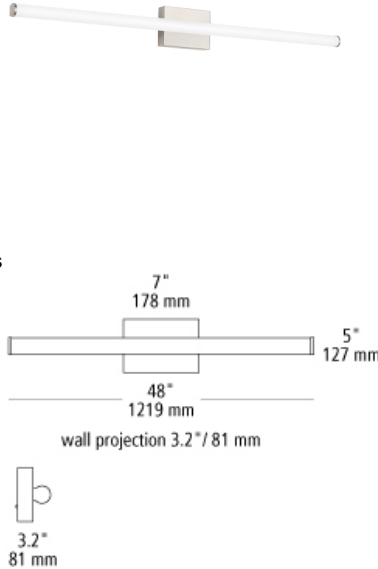

lufe round 48 bath

DESCRIPTION

When a sleek, contemporary solution is in order, the Lufe Round cylindrical linear vanity bath light by LBL Lighting is the answer. Its soft, energy efficient integrated LED light delivers 2700K or 3000K at 90 CRI. The lighting fixture's rounded backplate cleanly cradles the Frosted Acrylic lens and complements the circular end caps along with cleverly hidden hardware to finish the look. The Lufe Round bath light comes in a choice of either a Polished Chrome or a Satin Nickel finish. Lufe Round is 5" high with a 3.2" extension, making it ADA compliant, and it's available in three lengths: 24", 36" and 48". All are damp-rated and dimmable. LED includes 46.9 watt 3444 delivered lumens 90 CRI 2700K or 3000K LED module. Dimmable with a low-voltage electronic dimmer. Mounts vertically or horizontally. ADA compliant. 120v or 277v.

WEIGHT

3.25-3.25lb / 1.47-1.47kg ±

satin nickel

ORDERING INFORMATION

model	color	finish	lamp
BA982	OY frosted acrylic	PC polished chrome	LED927 LED Module 46.9w 90 CRI 2700K 120v
		SC satin nickel	LED927277 LED Module 46.9w 90 CRI 2700K 277v
			LED930 LED Module 46.9w 90 CRI 3000K 120v
			LED930277 LED Module 46.9w 90 CRI 3000K 277v