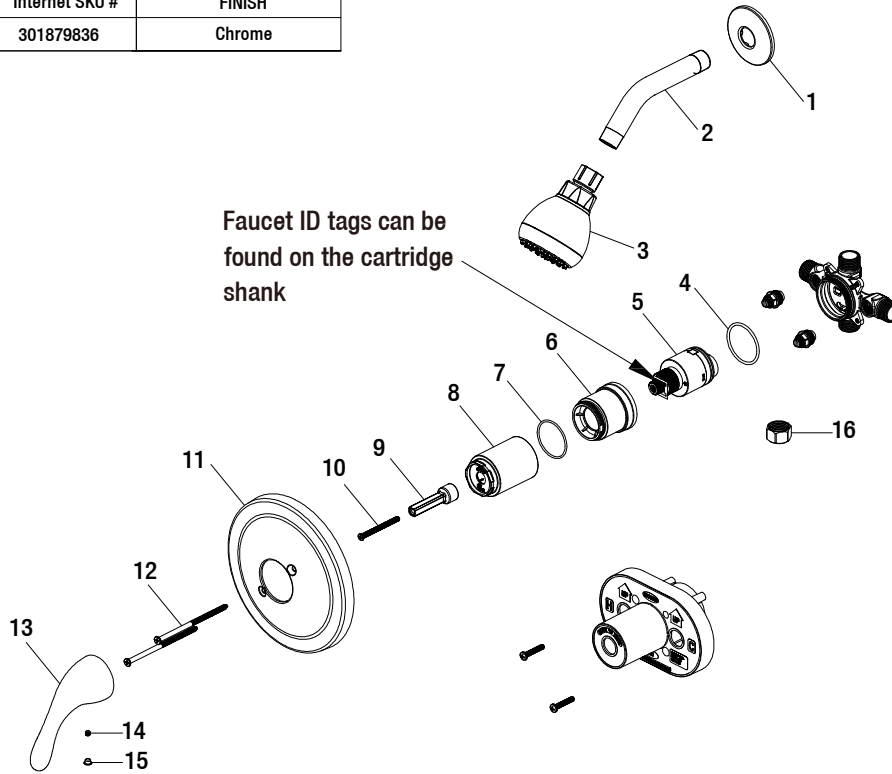

Replacement Parts List

Builders Shower Only

MODEL	Internet SKU #	FINISH
HD873X-0901	301879836	Chrome

Many replacement parts can be purchased online or at your local store. Please use the table below to identify the part SKU number needed, go to HOMEDEPOT.COM, and check for online and store availability. If you can't find the part you are looking for, please call 1-855-HD-GLACIER

Part	Description	Part #	Internet SKU #	Store SKU #
1	Shower flange	RP3804601		
2	Shower arm	RP3804701		
3	Shower head	RP3830601		
4	O-ring	RP60101		
5	Cartridge	RP20075		
6	Bonnet	RP7043701		
7	O-ring	RP60091		
8	Sleeve	RP8055301		

Part	Description	Part #	Internet SKU #	Store SKU #
9	Inverter	RP70559		
10	Screw	RP70560		
11	Escutcheon	RP8055401		
12	Escutcheon screw	RP5019001		
13	Handle	RP1346901		
14	Set screw	RP50002		
15	Index	RP10055		
16	Plug	RP70365		