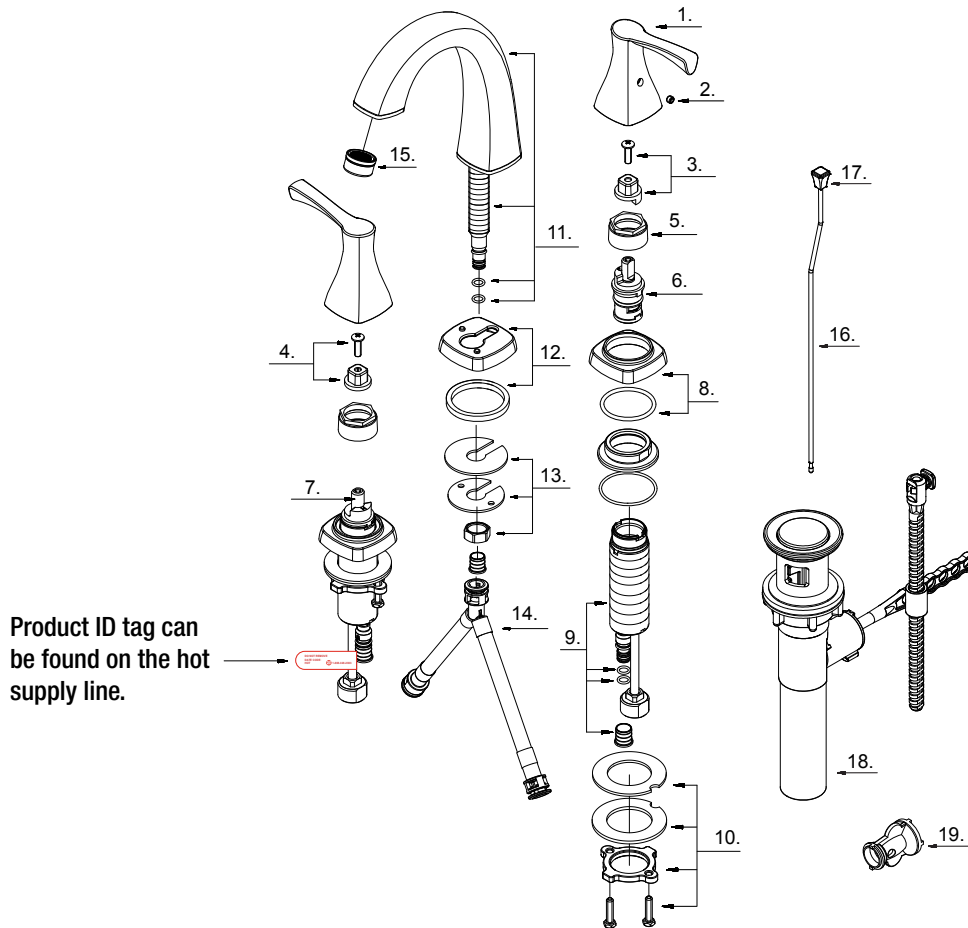

Glacier Bay Jaci 8 in. Widespread 2-Handle High-Arc Bathroom Faucet

MODEL	STORE SKU#	OMSID	FINISH
FW6AC012CP	1001-381-674	206614275	Chrome

Many replacement parts can be purchased online or at your local store. Please use the table below to identify the part SKU number needed, go to HOMEDEPOT.COM, and check for online and store availability. If you can't find the part you are looking for, please call 1-855-HD-GLACIER.

Part	Description	Part #	Internet SKU #	Store SKU #
1	Handle	A069455*	300954423	
2	Index Button & Set Screw	A075210	300954445	
3	Handle Extension (C)	A66D574C	206931426	
4	Handle Extension (H)	A66D574H	206931427	
5	Bonnet Nut	A016003*	300954406	
6	Ceramic Disc Cartridge (C)	A507104N	206860628	
7	Ceramic Disc Cartridge (H)	A507103N	206838971	
8	Handle Trim Ring	A667287*		
9	Handle Valve Body	A661047W	300954427	
10	Handle Mounting Hardware Assembly	A663951		

Part	Description	Part #	Internet SKU #	Store SKU #
11	Spout Assembly	A666442W*		
12	Spout Trim Ring	A667288*		
13	Spout Mounting Hardware	A66D455	206926081	
14	Supply Hose	A135004N		
15	Aerator	A500026N-T*		
16	Lift rod	A125048-T*		
17	Lift rod knob	A124305-T*		
18	Pop-Up Assembly	A505028*		
19	Aerator wrench	A031245		