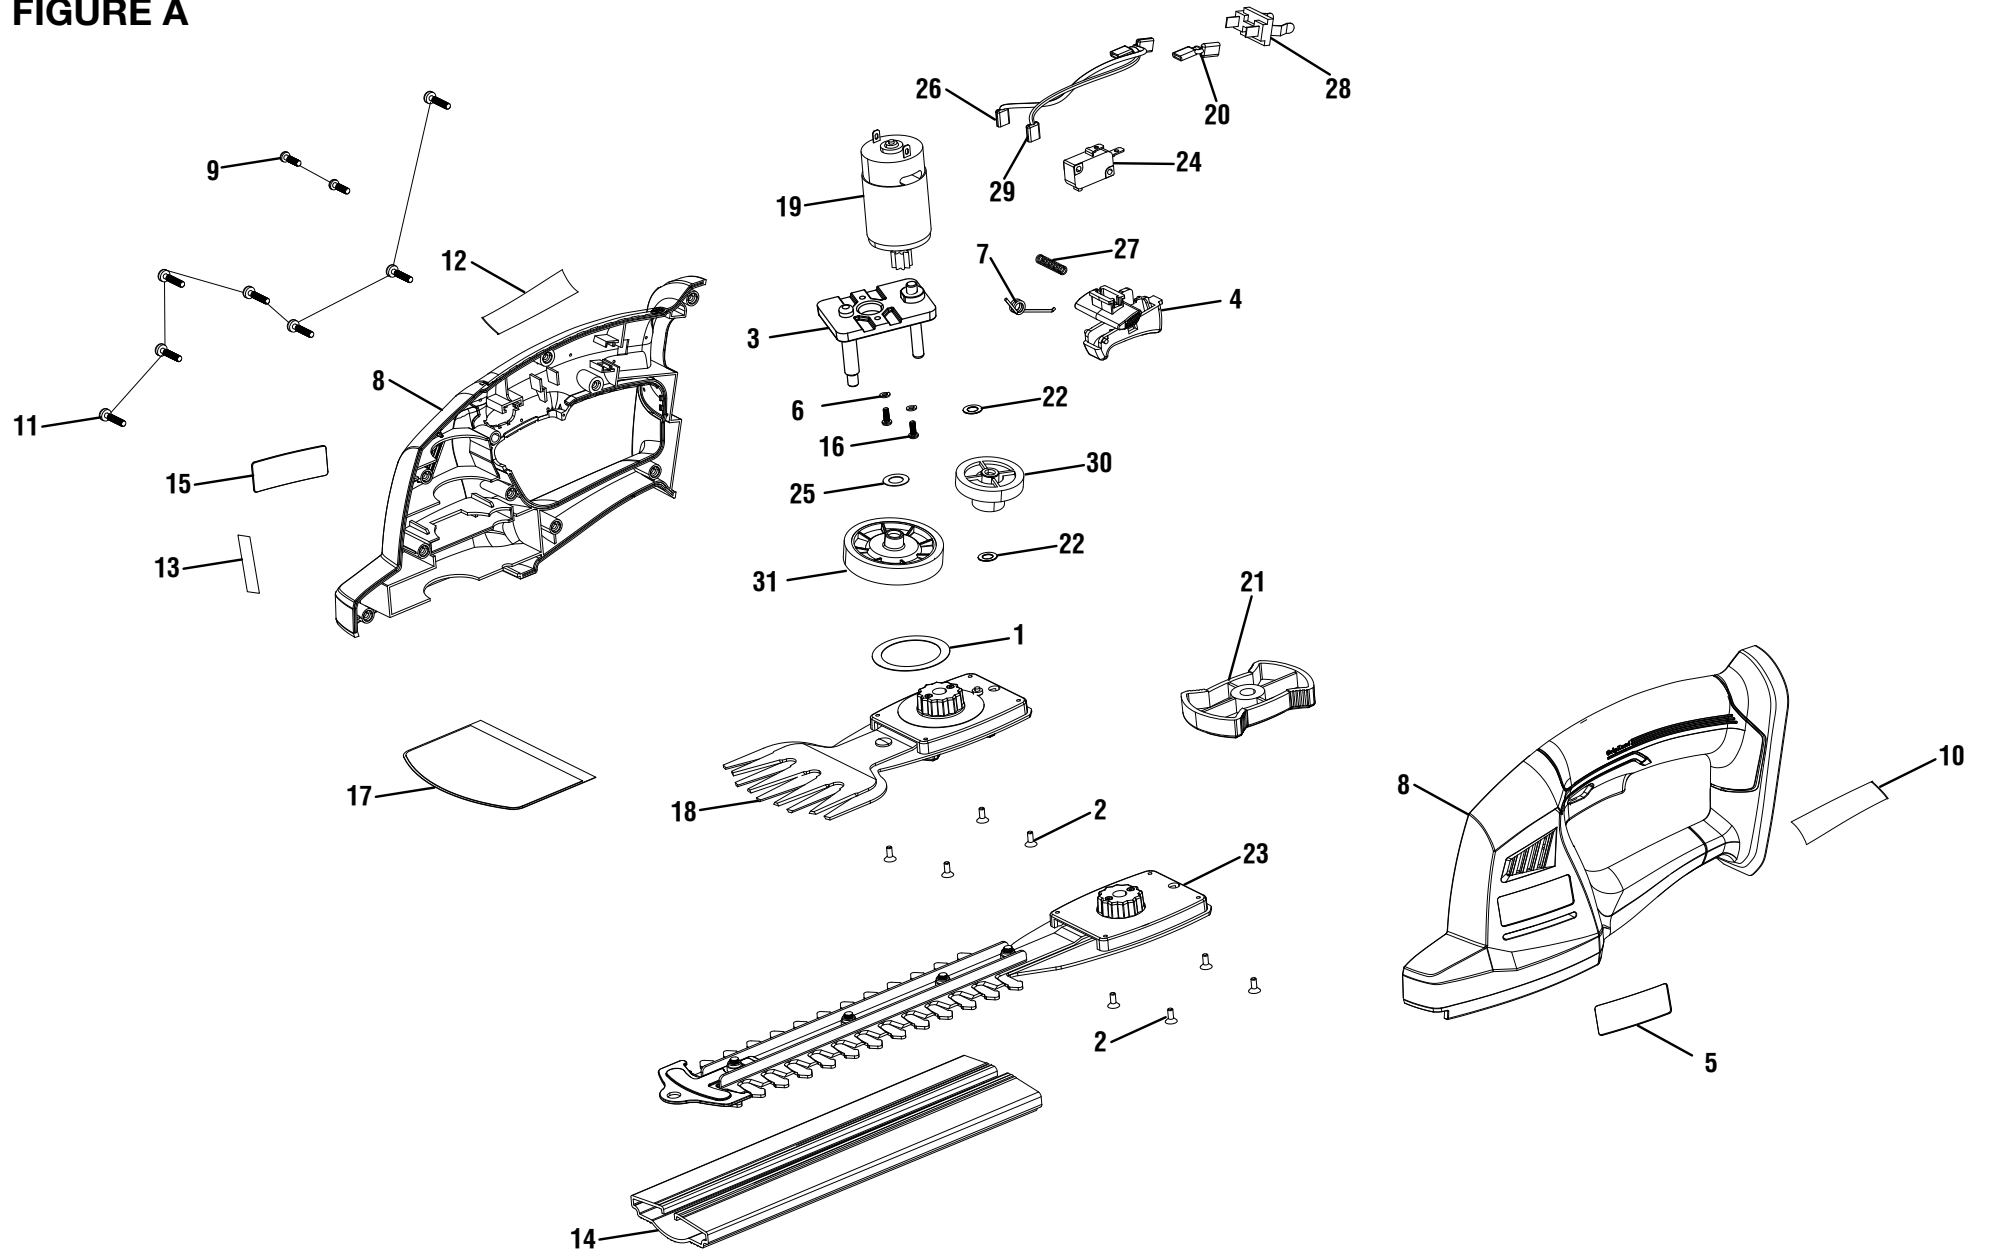

RYOBI
18 Volt Grass Shear/Shrubber
Model Number 107269001
Item Number P2900
Repair Sheet

FIGURE A

RYOBI GRASS SHEAR/SHRUBBER – MODEL 107269001, ITEM NUMBER P2900

FIGURE A PARTS LIST

KEY NO.	PART NUMBER	DESCRIPTION	QTY	KEY NO.	PART NUMBER	DESCRIPTION	QTY
1	672729001	O-Ring.....	1	19	230172001	Motor and Pinion Assembly.....	1
2	660204013	Screw (M3 x 8.5 mm, Flat Hd.)	8	20	770312009	Red Lead (75 mm).....	1
3	302347001	Motor Mount Assembly.....	1	21	302311001	Knob Assmely.....	1
4	340193001	Trigger Assembly	1	22	670914001	Washer (ID 6.5 x OD11 x 0.3t).....	2
5	940705299	Logo Label.....	1	23	302350003	Hedge Trimmer Blade Assembly.....	1
6	670028003	Washer (OD5.7 x ID3.1 x 0.8mm).....	2	24	760689001	Switch	1
7	672752001	Torsion Spring.....	1	25	672728001	Washer (OD15 x 8.4 x 0.3t).....	1
8	340197001	Housing Assembly	1	26	770311164	Black Lead (150 mm)	1
9	660206058	Screw (M3.5 x 12mm, Pan Hd.).....	2	27	670499001	Compression Spring	1
10	940851076	Warning Label (Left)	1	28	300001001	Contact Plate	1
11	660206059	Screw (M3.5 x 16 mm, Pan Hd.).....	7	29	770312177	Red Lead (150 mm).....	1
12	940851077	Warning Label (Right).....	1	30	516712001	Step Gear.....	1
13	940851078	Icon Warning Label.....	1	31	516711001	Gear	1
14	516819002	Scabbard	1		Not Shown		
15	941588098	Data Label.....	1		991000628	Operator's Manual	
16	660086009	Screw (M3 x 8 mm).....	2		8-4-15		
17	900205004	Sheath.....	1		(Rev:01)		
18	302348001	Grass Shear Blade Assembly	1				