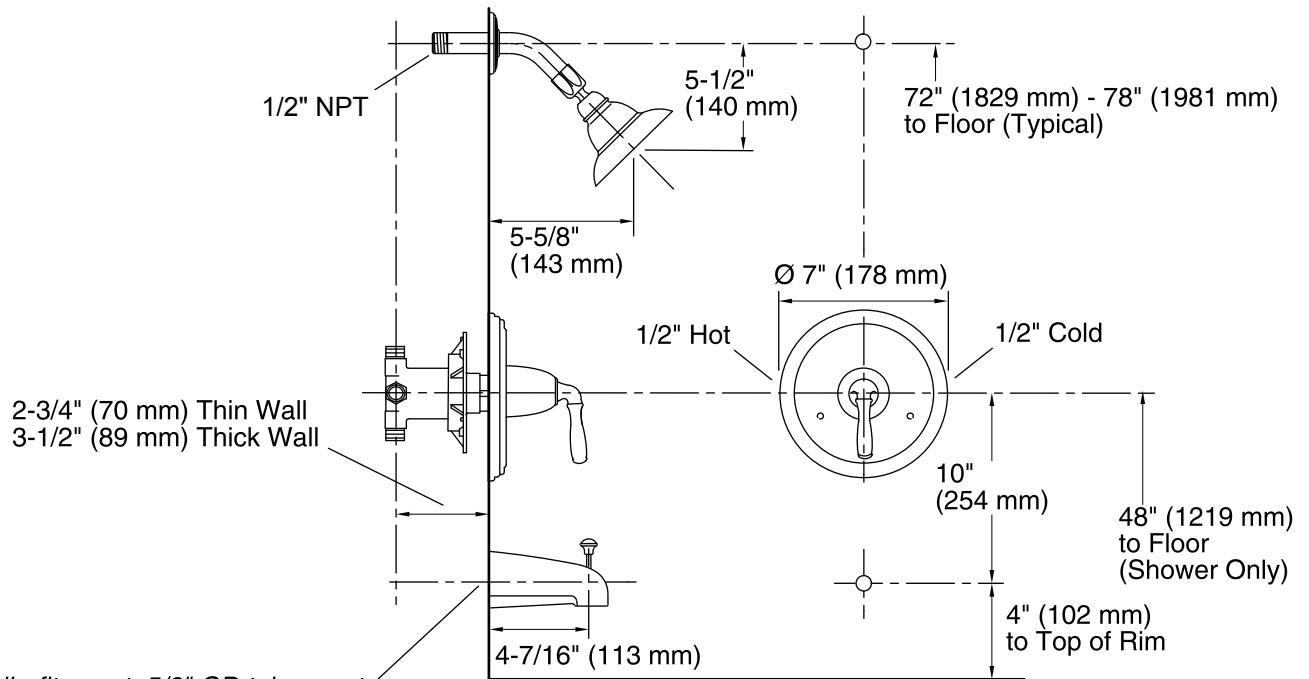

*For slip-fit spout, 5/8" OD tube must extend 3-1/4" (83 mm) max beyond the finished wall.
 For 1/2" NPT spout, pipe must extend 3-5/8" (92 mm) beyond the finished wall.*

Complete bath and shower faucet with Rite-Temp valve and slip-fit diverter spout shown.

Technical Information

All product dimensions are nominal.

Notes

Install this product according to the installation guide.