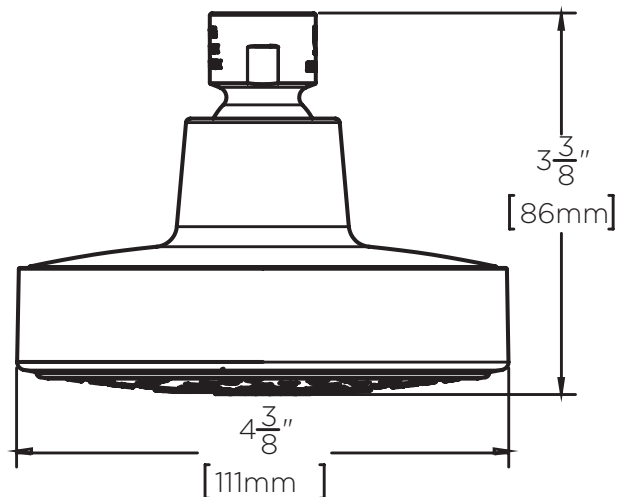

SPEAKMAN® S-4200

Echo™ Shower Head

FEATURES:

- 3 spray functions
- 84 nozzles
- Transitional design
- Durable plastic construction
- 1/2 in. NPT inlet

FINISH:

PC BN

OPTIONS:

 Add suffix to model #

DIMENSIONS:

 NOTE: 1. All dimensions are in inches (millimeters) unless otherwise specified and are subject to change without notice.

Architect/Engineer Approval Space:

SPEAKMAN
400 ANCHOR MILL ROAD
NEW CASTLE, DE 19720