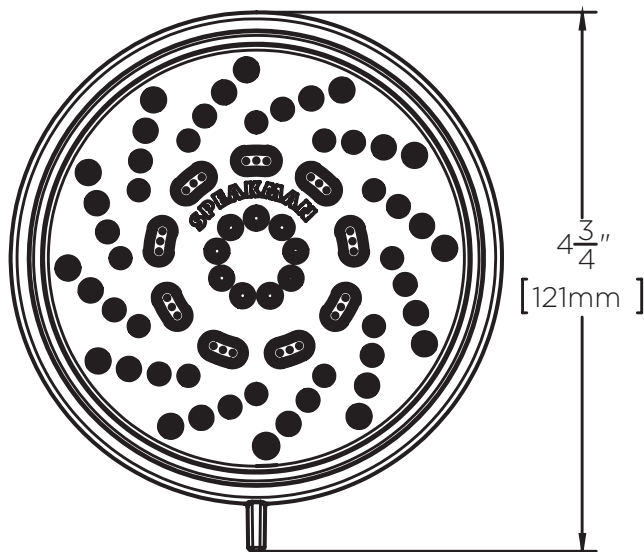

SPEAKMAN® S-4200

Echo™ Shower Head

FEATURES:

- 3 spray functions
- 84 nozzles
- Transitional design
- Durable plastic construction
- 1/2 in. NPT inlet

FINISH:

PC BN

OPTIONS:

 Add suffix to model #

DIMENSIONS:

 NOTE: 1. All dimensions are in inches (millimeters) unless otherwise specified and are subject to change without notice.

Architect/Engineer Approval Space:

SPEAKMAN
400 ANCHOR MILL ROAD
NEW CASTLE, DE 19720