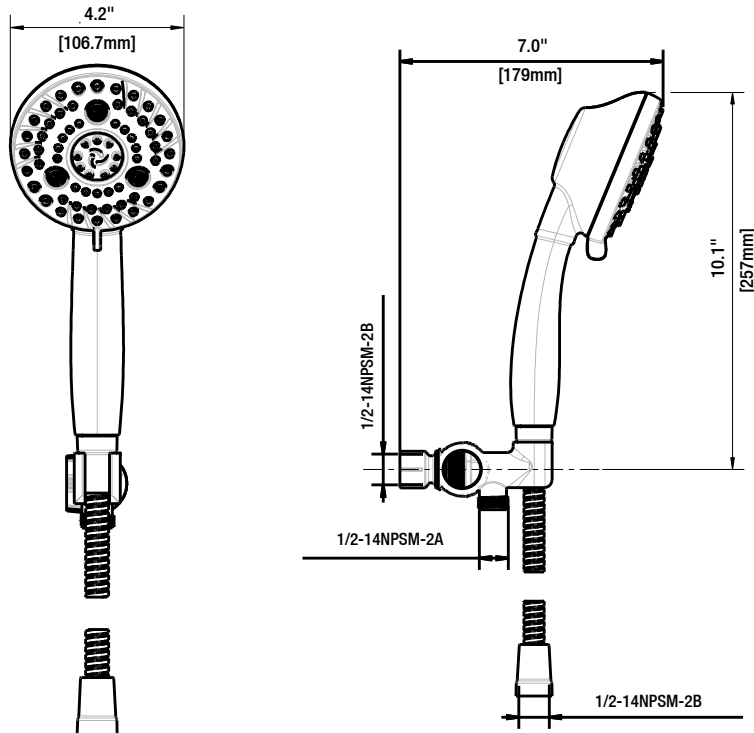

FEATURES

- 7-Spray Handheld Handshower Kit with Pause Feature
- 4.2" Spray face
- 1/2-14 NPSM Connection
- 1.8 GPM Flow Rate
- Easy Installation

Lavmere 7-Spray Handheld Handshower Kit with Pause Feature

MODEL	SKU #	FINISH
HD58303-2201	1003942943	Chrome
HD58303-2204	305351363	Brushed Nickel

CODE COMPLIANCE

- ASME A112.18.1 / CSA B125.1
- EPA WaterSense Certified

WARRANTY

- Limited Lifetime Warranty

INSTALLATION DIMENSIONS