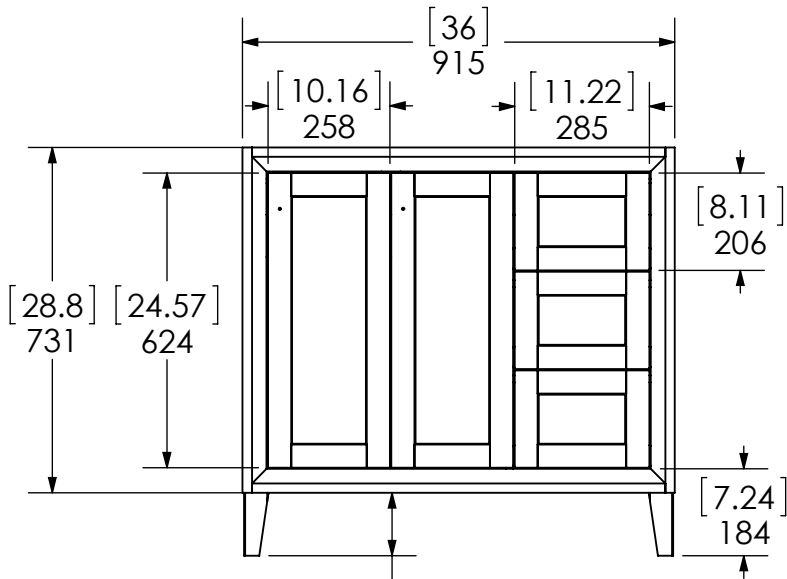

Top View

Isometric View

Front View

Side View

ITEM: **AU36-BL/GP** REV **A**

NAME: **Austell Vanity 36in**

DWR	RZG	10/11/16	MATERIAL:	---
REV	R&D	10/11/16		
APP	ING	10/11/16		
SCALE: 1:20	MODEL:	Austell Vanity 36 in		