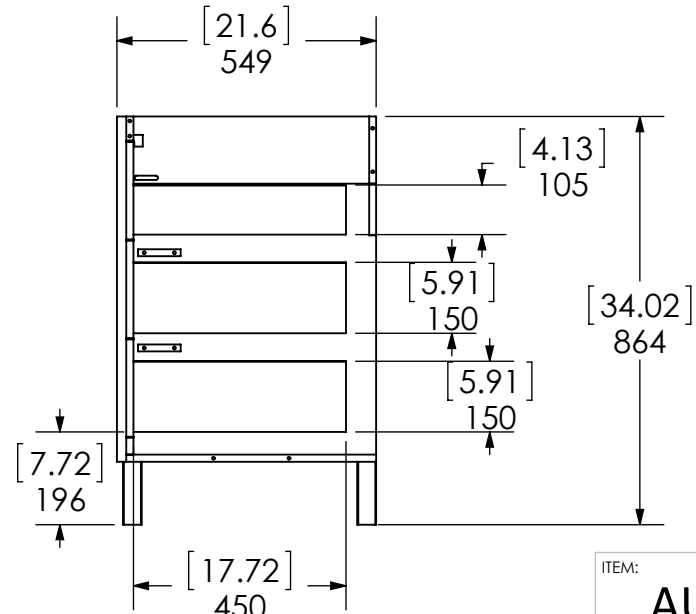

Top View

Isometric View

Front View

Side View

ITEM: **AU36-BL/GP** REV **A**

NAME: **Austell Vanity 36in**

DWR	RZG	10/11/16	MATERIAL:	---
REV	R&D	10/11/16		
APP	ING	10/11/16		
SCALE: 1:20	MODEL:	Austell Vanity 36 in		