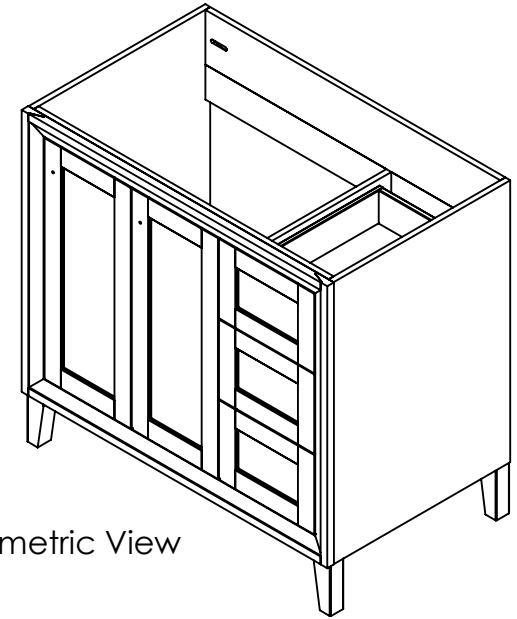

Top View

Isometric View

Front View

Side View

ITEM: **AU36-BL/GP** REV **A**

NAME: **Austell Vanity 36in**

DWR	RZG	10/11/16	MATERIAL:	---
REV	R&D	10/11/16		
APP	ING	10/11/16		
SCALE: 1:20	MODEL:	Austell Vanity 36 in		