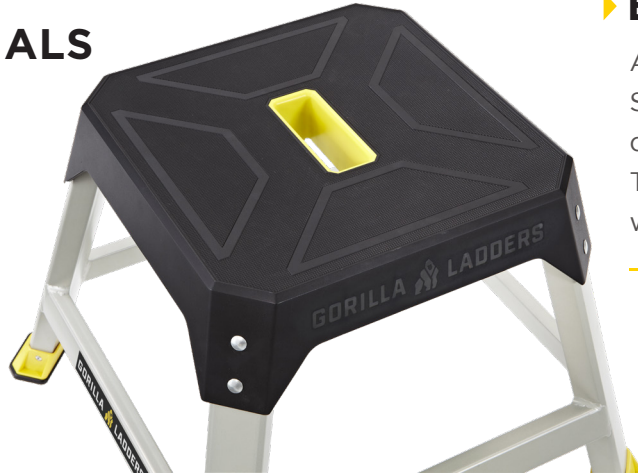

**GLP-WP  
STEEL  
STEP  
PLATFORM**

▶ **JOBSITE ESSENTIALS**

The Steel Step Platform is a mobile asset to any jobsite. The integrated handle makes it easy to carry.

▶ **EXTRA WORK SPACE**

A giant 14" x 14" top step area, the Step Platform provides unmatched durability while keeping safety in mind. The step is perfect for any garage, work shop or jobsite.

▶ **SAFETY**

Non-slip tread and oversized non-marring feet improve stability

▶ **STRENGTH**

Welded frame is built to last through tough conditions

**7' 11" MAX REACH\***

16"

**14" X 14" PLATFORM**

**SPECIFICATIONS**

Duty Rating: 300 lbs  
Platform Dimensions: 14"L x 14"W  
Overall Dimensions: 21.85"L x 21.85"W x 16"H  
Weight: 11.7 lbs  
SKU #: 1003 280 899