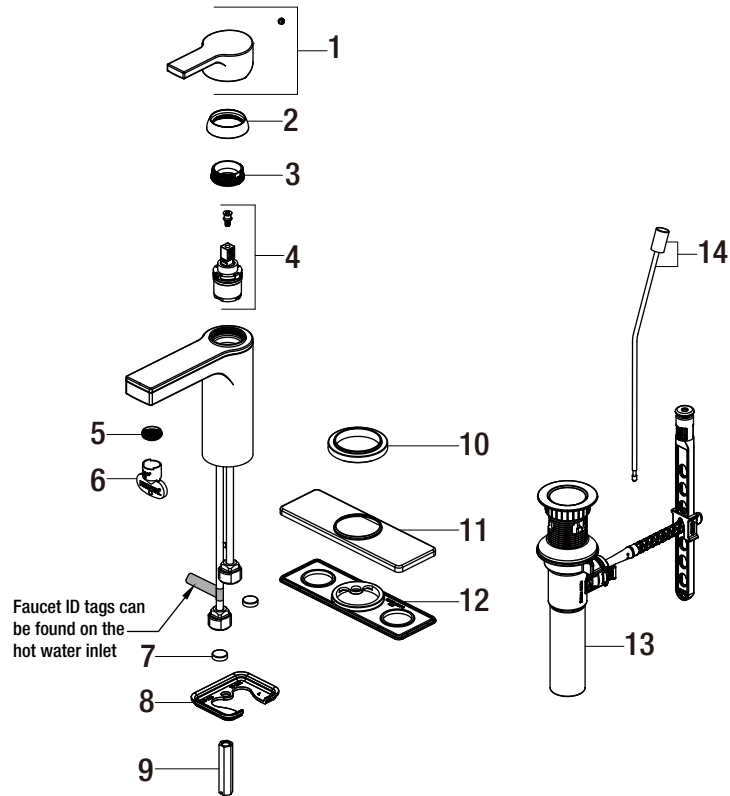

Replacement Parts List

Modern Single-Handle Lavatory Faucet in White/Chrome

MODEL	SKU #	FINISH
HD67771W-6076	304353694	White/Chrome

Many replacement parts can be purchased online or at your local store. Please use the table below to identify the part SKU number needed, go to HOMEDEPOT.COM, and check for online and store availability. If you can't find the part you are looking for, please call 1-855-HD-GLACIER.

Part	Description	Part #	Internet SKU #	Store SKU #
1	Handle assembly	RP1350676		
2	Cap	RP8034476		
3	Bonnet nut	RP70572		
4	Cartridge & Screw	RP20083		
5	Aerator	RP30253		
6	Plastic wrench	RP30254		
7	Screen washer	RP70072		
8	Washer	RP70228		

Part	Description	Part #	Internet SKU #	Store SKU #
9	Lock nut	RP56091		
10	Flange	RP8057176		
11	Deck plate	RP8057276		
12	Gasket	RP80573		
13	ClickInstall™ drain assembly	RP4022876		
14	Lift rod	RP4024976		