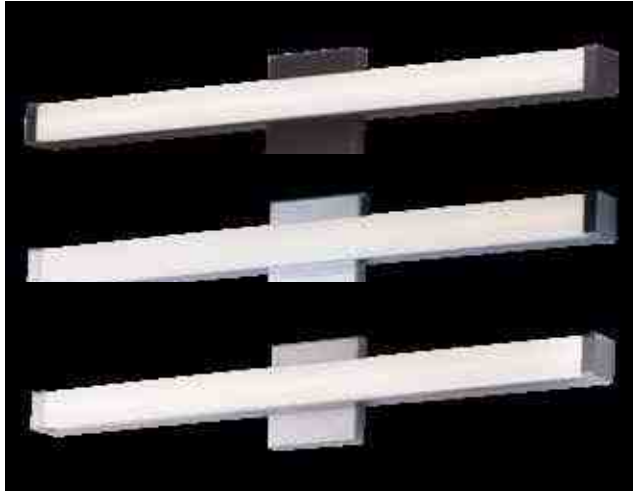

SPEC VANITY I Bath Vanity

52000 / 52002 / 52004 / 52006

- ETL, cETL IP65
- Suitable for wet locations
- CRI 90+
- Dimmable with Triac Dimmer
- Energy Star
- Title 24

Job Name : _____
 Job Type : _____
 Quantity : _____
 Comments : _____

PRODUCT DESCRIPTION

This minimalistic contemporary approach to LED vanity lighting will be the standard for both residential and commercial applications. The light engine features a high quality dimmable driver with multi volt input and high color rendering LEDs for the ultimate vanity lighting.