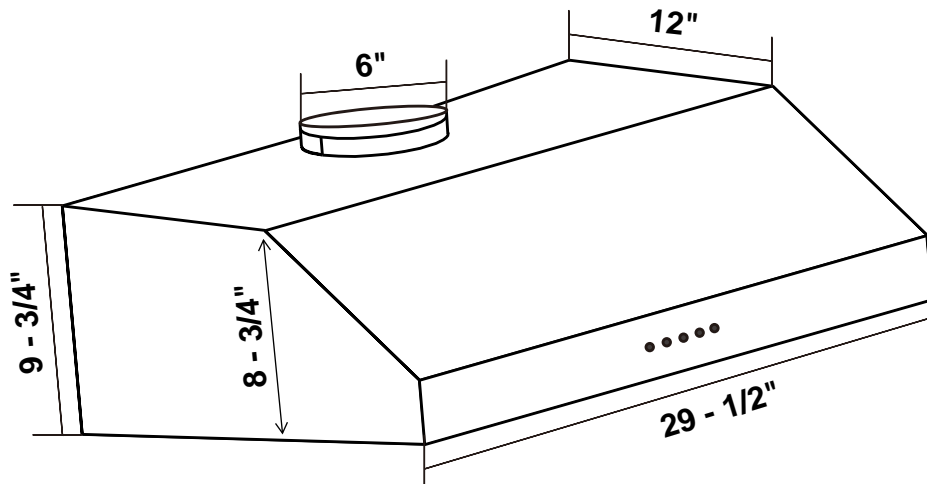

COS-UC30

HOOD MOUNTING SCREWS

ELECTRICAL ACCESS HOLE (IN CABINET BOTTOM)