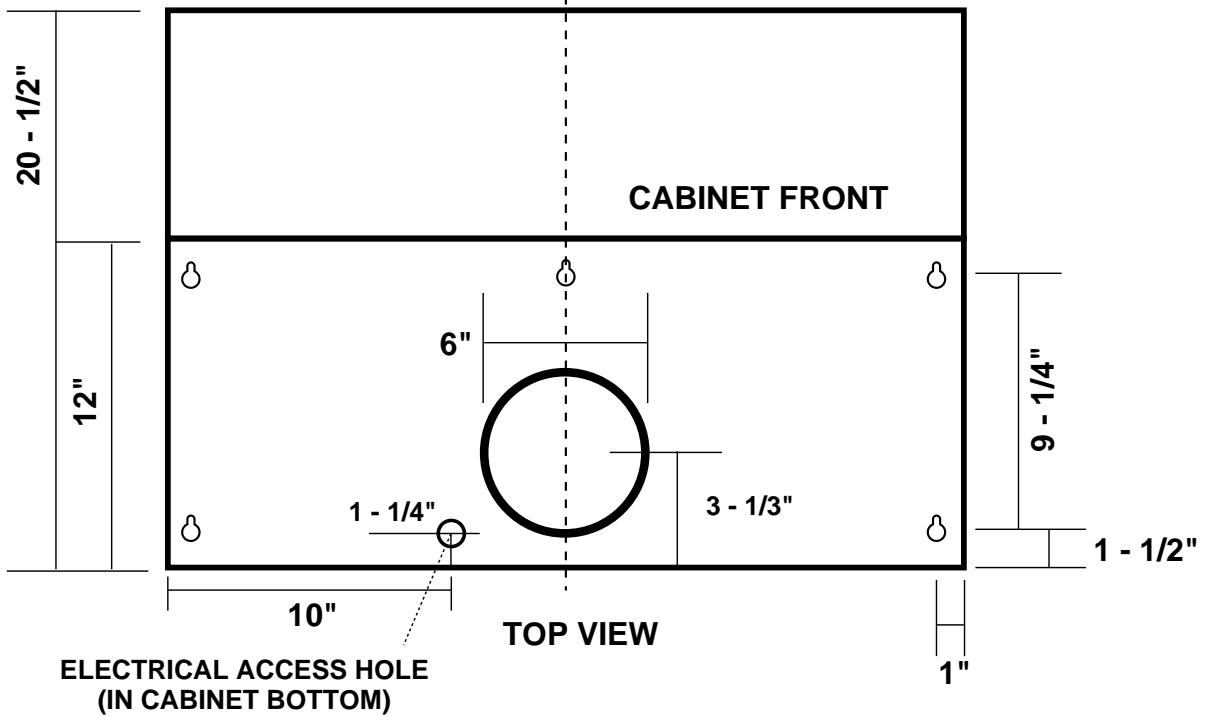

COS-UC30

HOOD MOUNTING SCREWS

ELECTRICAL ACCESS HOLE (IN CABINET BOTTOM)