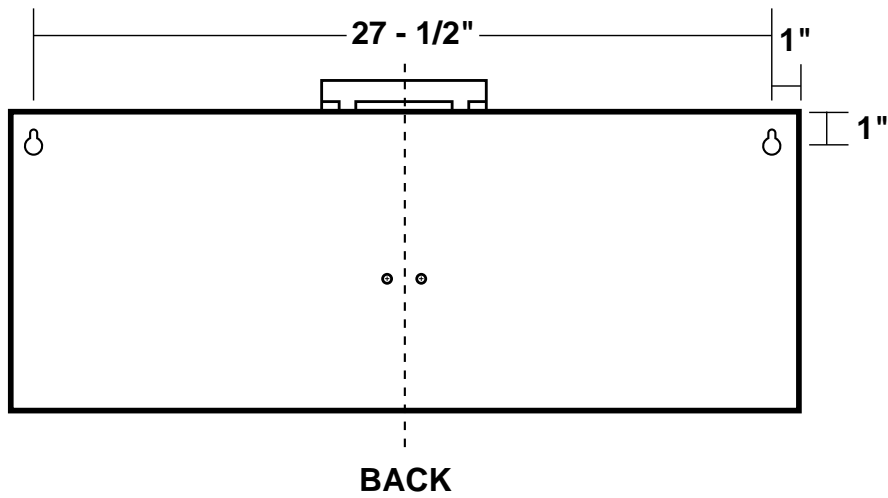

COS-UC30

HOOD MOUNTING SCREWS

ELECTRICAL ACCESS HOLE (IN CABINET BOTTOM)