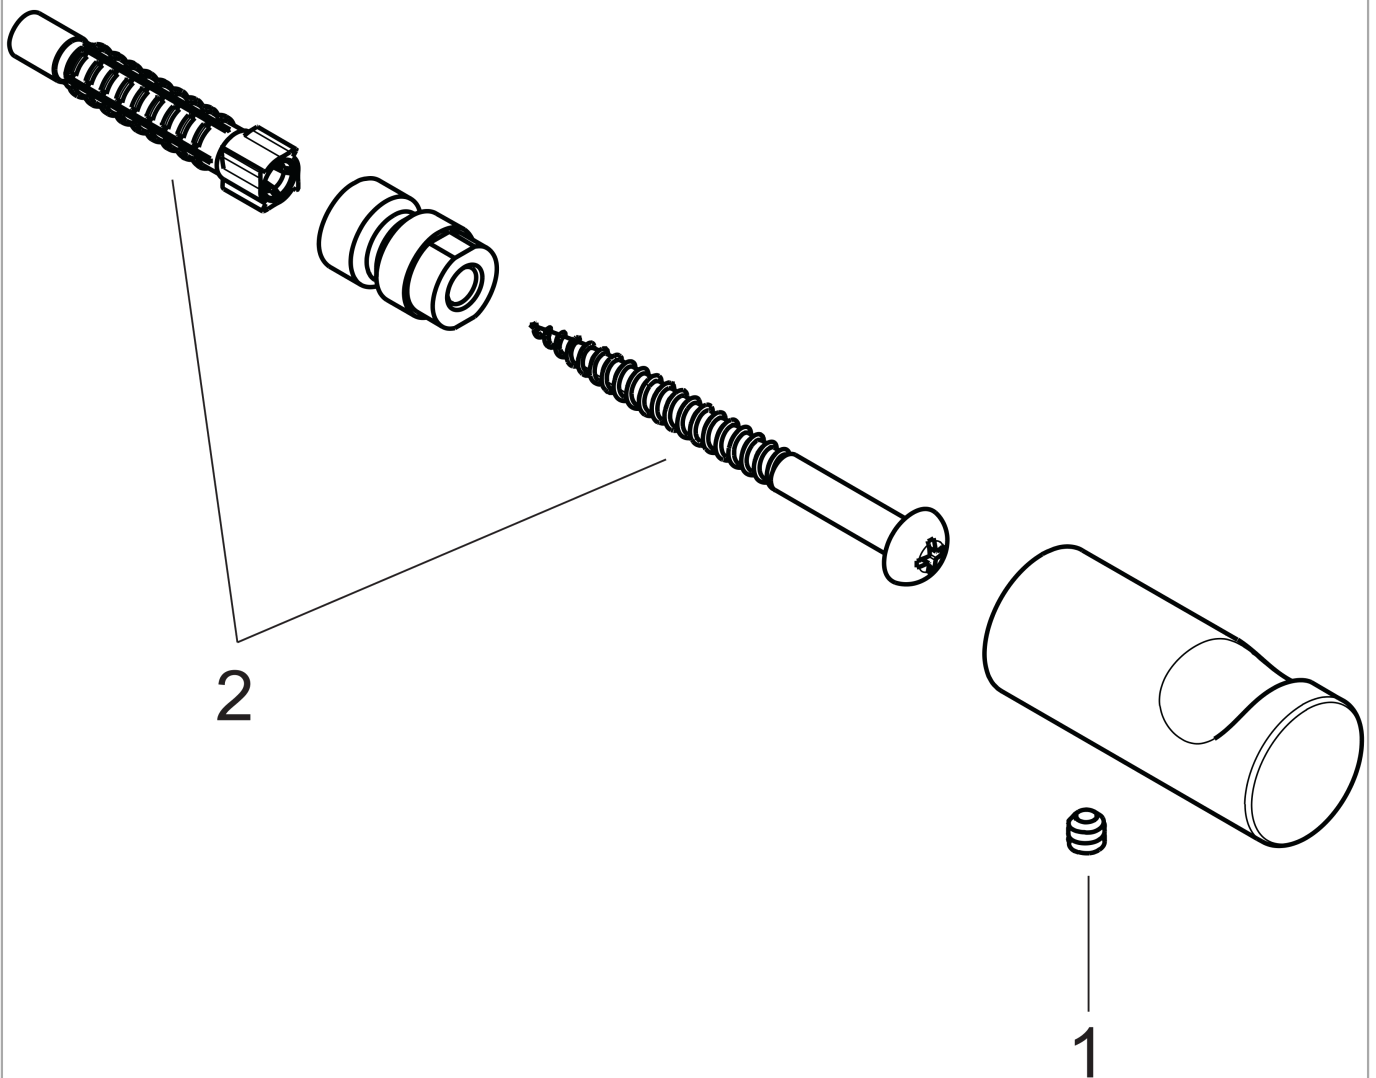

S/E Hook

Finishes : **Chrome** Part no. : **40511000**

Description

Features

- Brass
- Metal holder

Item details

List Price \$ 26.00

Product image

Scale drawing

S/E Hook

Finishes : **Chrome** Part no. : **40511000**

Exploded drawing

Year of production: >09/08

S/E HookFinishes : **Chrome** Part no. : **40511000****Spare parts list**

Year of production: >09/08

Pos.	Description	Part no.	Price	PU
1	hollow set screw M4x4	98540000	-	1
2	mounting set	96179000	-	1