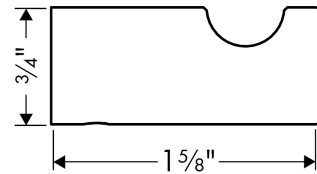

Scale drawing

S/E Hook

Finishes : **Chrome** Part no. : **40511000**

Exploded drawing

Year of production: >09/08

S/E HookFinishes : **Chrome** Part no. : **40511000****Spare parts list**

Year of production: >09/08