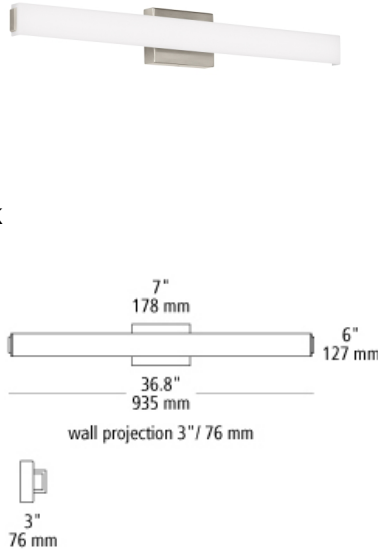

steele 36 bath

DESCRIPTION

The modern, rectilinear Steele bath vanity bar light by LBL Lighting is a smart solution for both residential and commercial settings. The Frosted Acrylic diffuser mounts to a sleek backplate and finished with elegant end caps. Its energy efficient, integrated LED light delivers a choice of either a 2700K or 3000K color temperature at 90 CRI. Cleverly hidden hardware finishes the look. Steele comes in a choice of 24" or 36" long, each with a 5" height and a 3" extension, making them ADA compliant. The bath light comes with a choice of either a Polished Chrome finish or a Satin Nickel finish. Damp-rated and dimmable. LED includes 36 watt 1639 delivered lumens 90 CRI 2700K or 3000K LED module. Dimmable with a low-voltage electronic dimmer. Mounts vertically or horizontally. ADA compliant. 120v or 277v.

WEIGHT

3.5-3.5lb / 1.59-1.59kg ±

polished chrome

satin nickel

ORDERING INFORMATION

| model | color | finish | lamp |
|--------|--------------------|--------------------|--|
| BA1009 | OY frosted acrylic | PC polished chrome | LED927 LED Module 36w 90 CRI 2700K 120v |
| | | SC satin nickel | LED927277 LED Module 36w 90 CRI 2700K 277v |
| | | | LED930 LED Module 36w 90 CRI 3000K 120v |
| | | | LED930277 LED Module 36w 90 CRI 3000K 277v |