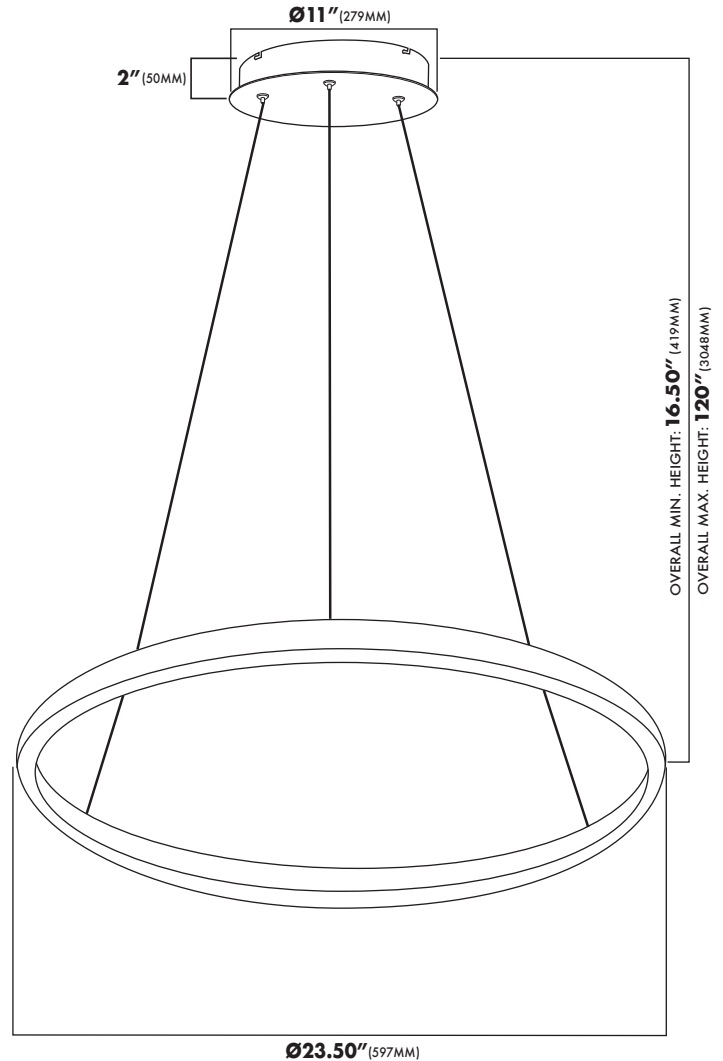

## FEATURES

- Aluminum Body / Acrylic Prismatic Lens
- Suspension Fixture w/ Angle and Height Adjustable Cables
- 1600 Lumens
- 34 Watts / 120 Volts / >80 CRI
- 3000 Kelvin Color Temperature
- Dimmable LED (15% - 100%) with ELV - Electric Low Voltage dimmers
- Dry Rated

## MODEL# **VMC31640** DIMENSIONS

CANOPY WIDTH: **Ø11"** (279MM)

OVERALL MAX. HEIGHT: **120"** (3048MM)

THE MEASUREMENTS ARE ROUNDED TO THE NEAREST 1/4"