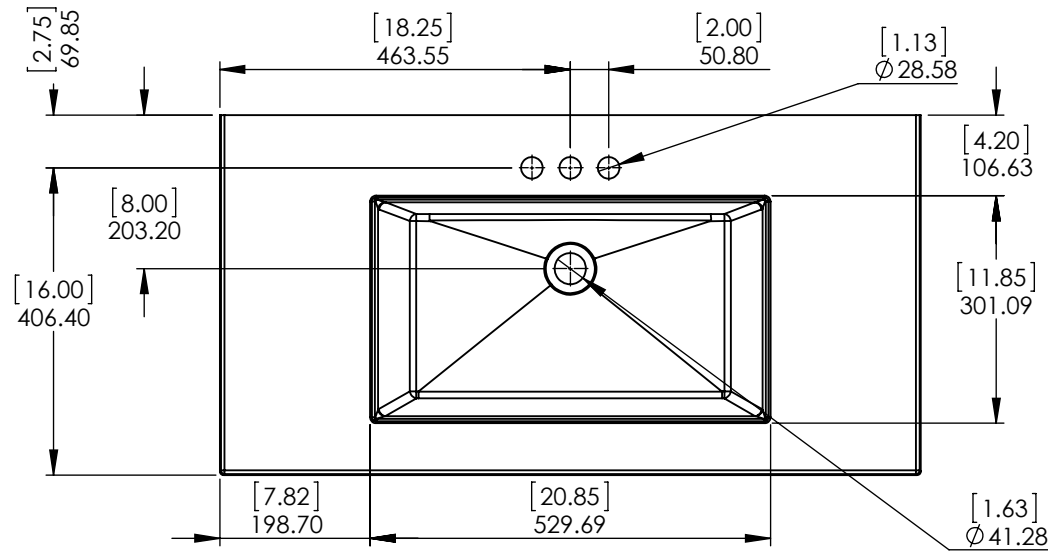

ID	Description	Technology	Status
595426	Vtop Oslo 36.5x18.75 White	Solid White	Approved for production

Rev #	Approved by	Change
0	R. Rubio	Released

NOTE: MAX. WARPAGE
TOLERANCE 1/8"

PROPRIETARY AND CONFIDENTIAL

THE INFORMATION CONTAINED IN THIS DRAWING IS THE SOLE PROPERTY OF WOODCRAFTERS. ANY REPRODUCTION IN PART OR AS A WHOLE WITHOUT THE WRITTEN PERMISSION OF WOODCRAFTERS IS PROHIBITED.

UNLESS OTHERWISE SPECIFIED

DIMENSIONS ARE IN MM. AND (INCHES)

TOLERANCES ARE
+ 0.125 [3.175] - 0.125 [-3.175]

SCALE:1:10

	NAME	DATE
DRAWN	R. Rubio	11/01/16
CHECKED	R. Rubio	11/01/16
ENG APPR.	R. Rubio	11/01/16
MFG APPR.	C. Leal	11/01/16

SIZE	DWG. NO.	SHEET 1 OF 1
A	Vtop Oslo 36.5x18.75 4in	REV: 0