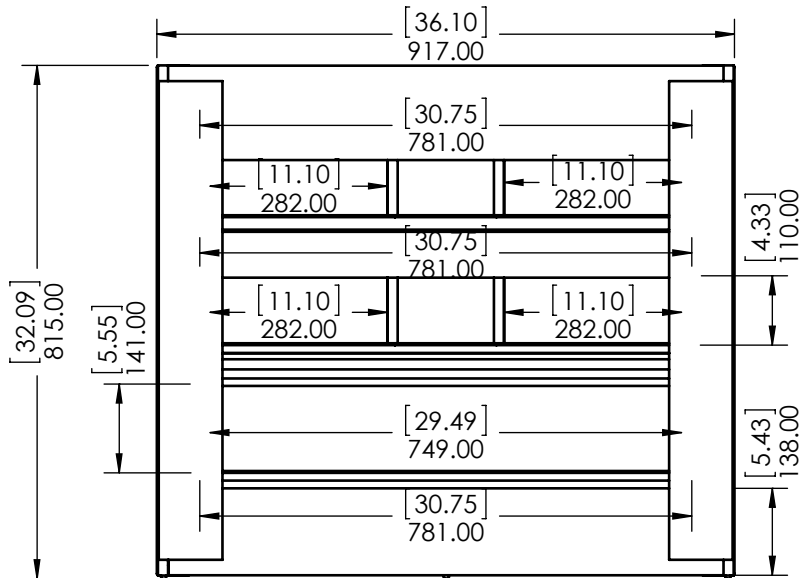

ITEM ID	DESCRIPTION
WB36P3-DO	Woodbrook 36in w/VTop & Mirror - Dark Oak
WB36P2-EE	Woodbrook 36in Vanity w/VTop - Elm Ember
WB36P2-EK	Woodbrook 36in Vanity w/VTop - Elm Sky
WB36P2-WO	Woodbrook 36in Vanity w/VTop - White Washed Oak

REV	ECO#	DESCRIPTION	REV'D BY DATE	CHK'D BY DATE	APRV'D BY DATE
0		New Release	IASV 6/6/18	IASV 6/6/18	IASV 6/6/18

BACK VIEW

PROPRIETARY AND CONFIDENTIAL
THE INFORMATION CONTAINED IN THIS DRAWING IS THE SOLE PROPERTY OF WOODCRAFTERS HOME PRODUCTS L.L.C. ANY REPRODUCTION IN PART OR AS A WHOLE WITHOUT THE WRITTEN PERMISSION OF WOODCRAFTERS HOME PRODUCTS L.L.C. IS PROHIBITED.

UNLESS OTHERWISE SPECIFIED
DIMENSIONS ARE IN mm and [inches]
AND TOLERANCES ARE +/- 1.0 [0.04]

DRAWN BY:	IASV	6/6/18
CHECKED BY:	IASV	6/6/18
APPROVED BY:	IASV	6/6/18
DO NOT SCALE DRAWING	SCALE: 1:10	SIZE: A

TITLE:	WOODBROOK 36" ASSEMBLY		
PART NO:	PAGE	1 OF 1	REV: 0