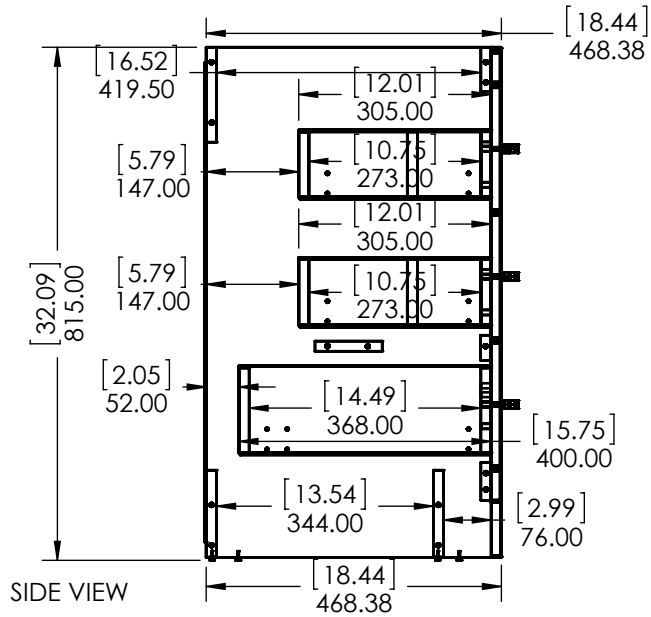

ITEM ID	DESCRIPTION
WB36P3-DO	Woodbrook 36in w/VTop & Mirror - Dark Oak
WB36P2-EE	Woodbrook 36in Vanity w/VTop - Elm Ember
WB36P2-EK	Woodbrook 36in Vanity w/VTop - Elm Sky
WB36P2-WO	Woodbrook 36in Vanity w/VTop - White Washed Oak

REV	ECO#	DESCRIPTION	REV'D BY DATE	CHK'D BY DATE	APRV'D BY DATE
0		New Release	IASV 6/6/18	IASV 6/6/18	IASV 6/6/18

BACK VIEW

PROPRIETARY AND CONFIDENTIAL
THE INFORMATION CONTAINED IN THIS DRAWING IS THE SOLE PROPERTY OF WOODCRAFTERS HOME PRODUCTS L.L.C. ANY REPRODUCTION IN PART OR AS A WHOLE WITHOUT THE WRITTEN PERMISSION OF WOODCRAFTERS HOME PRODUCTS L.L.C. IS PROHIBITED.

UNLESS OTHERWISE SPECIFIED
DIMENSIONS ARE IN mm and [inches]
AND TOLERANCES ARE +/- 1.0 [0.04]

DRAWN BY:	IASV	6/6/18
CHECKED BY:	IASV	6/6/18
APPROVED BY:	IASV	6/6/18
DO NOT SCALE DRAWING	SCALE: 1:10	SIZE: A

TITLE:	WOODBROOK 36" ASSEMBLY		
PART NO:	PAGE	1 OF 1	REV: 0