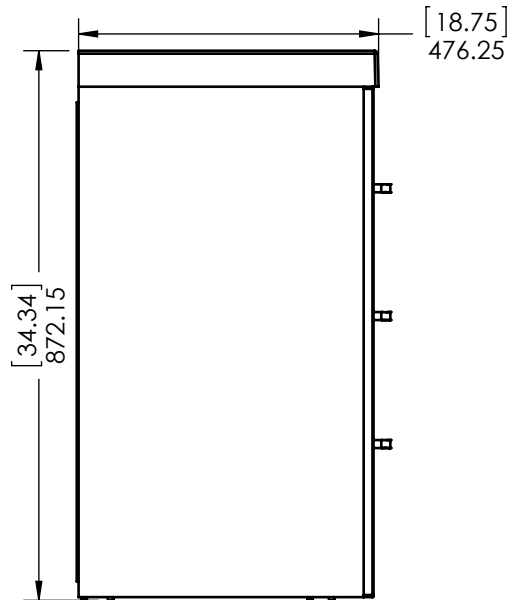

ITEM ID	DESCRIPTION
WB36P3-DO	Woodbrook 36in w/VTop & Mirror - Dark Oak
WB36P2-EE	Woodbrook 36in Vanity w/VTop - Elm Ember
WB36P2-EK	Woodbrook 36in Vanity w/VTop - Elm Sky
WB36P2-WO	Woodbrook 36in Vanity w/VTop - White Washed Oak

REV	ECO#	DESCRIPTION	REV'D BY DATE	CHK'D BY DATE	APRV'D BY DATE
0		New Release	IASV 6/6/18	IASV 6/6/18	IASV 6/6/18