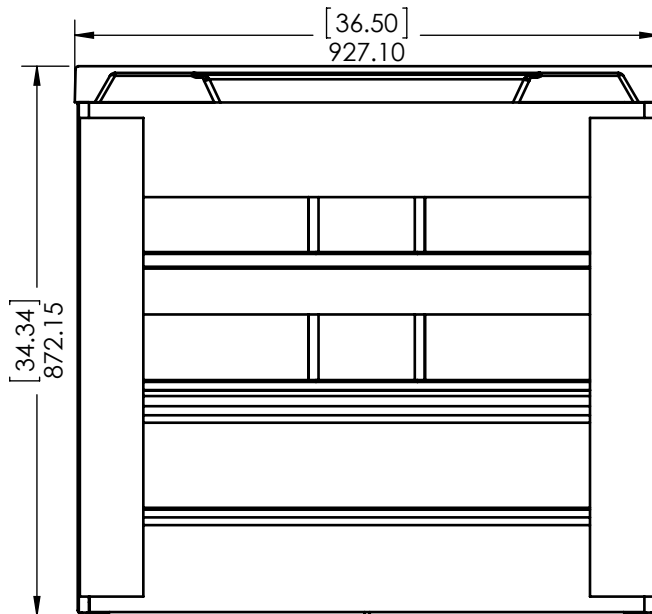

SIDE VIEW

BACK VIEW