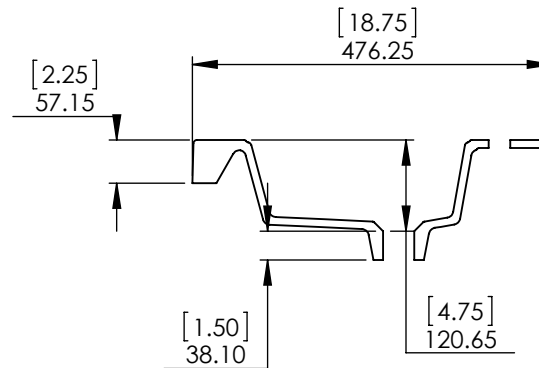

ID	Description	Technology	Status
595426	Vtop Oslo 36.5x18.75 White	Solid White	Approved for production

Rev #	Approved by	Change
0	R. Rubio	Released

NOTE: MAX. WARPAGE
TOLERANCE 1/8"

PROPRIETARY AND CONFIDENTIAL

THE INFORMATION CONTAINED IN THIS DRAWING IS THE SOLE PROPERTY OF WOODCRAFTERS. ANY REPRODUCTION IN PART OR AS A WHOLE WITHOUT THE WRITTEN PERMISSION OF WOODCRAFTERS IS PROHIBITED.

UNLESS OTHERWISE SPECIFIED

DIMENSIONS ARE IN MM. AND (INCHES)

TOLERANCES ARE
+ 0.125 [3.175] - 0.125 [-3.175]

SCALE:1:10

	NAME	DATE
DRAWN	R. Rubio	11/01/16
CHECKED	R. Rubio	11/01/16
ENG APPR.	R. Rubio	11/01/16
MFG APPR.	C. Leal	11/01/16

SIZE	DWG. NO.	SHEET 1 OF 1
A	Vtop Oslo 36.5x18.75 4in	REV: 0