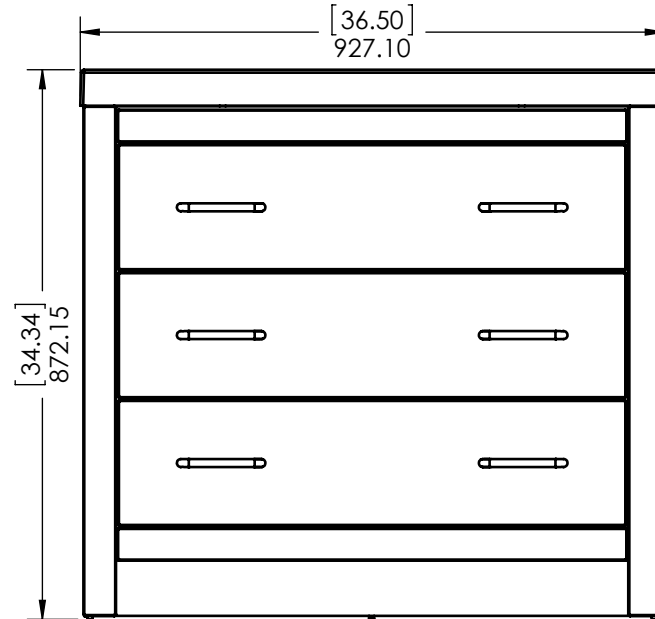

ITEM ID	DESCRIPTION
WB36P3-DO	Woodbrook 36in w/VTop & Mirror - Dark Oak
WB36P2-EE	Woodbrook 36in Vanity w/VTop - Elm Ember
WB36P2-EK	Woodbrook 36in Vanity w/VTop - Elm Sky
WB36P2-WO	Woodbrook 36in Vanity w/VTop - White Washed Oak

REV	ECO#	DESCRIPTION	REV'D BY DATE	CHK'D BY DATE	APRV'D BY DATE
0		New Release	IASV 6/6/18	IASV 6/6/18	IASV 6/6/18

FRONT VIEW

PROPRIETARY AND CONFIDENTIAL
THE INFORMATION CONTAINED IN THIS DRAWING IS THE SOLE PROPERTY OF WOODCRAFTERS HOME PRODUCTS L.L.C. ANY REPRODUCTION IN PART OR AS A WHOLE WITHOUT THE WRITTEN PERMISSION OF WOODCRAFTERS HOME PRODUCTS L.L.C. IS PROHIBITED.

UNLESS OTHERWISE SPECIFIED
DIMENSIONS ARE IN mm and [inches] AND TOLERANCES ARE +/- 1.0 [0.04]

DRAWN BY:	IASV	6/6/18
CHECKED BY:	IASV	6/6/18
APPROVED BY:	IASV	6/6/18
DO NOT SCALE DRAWING	SCALE: 1:10	SIZE: A

TITLE:	WOODBROOK 36in ASSEMBLY		
PART NO:	PAGE	1 OF 1	REV: 0