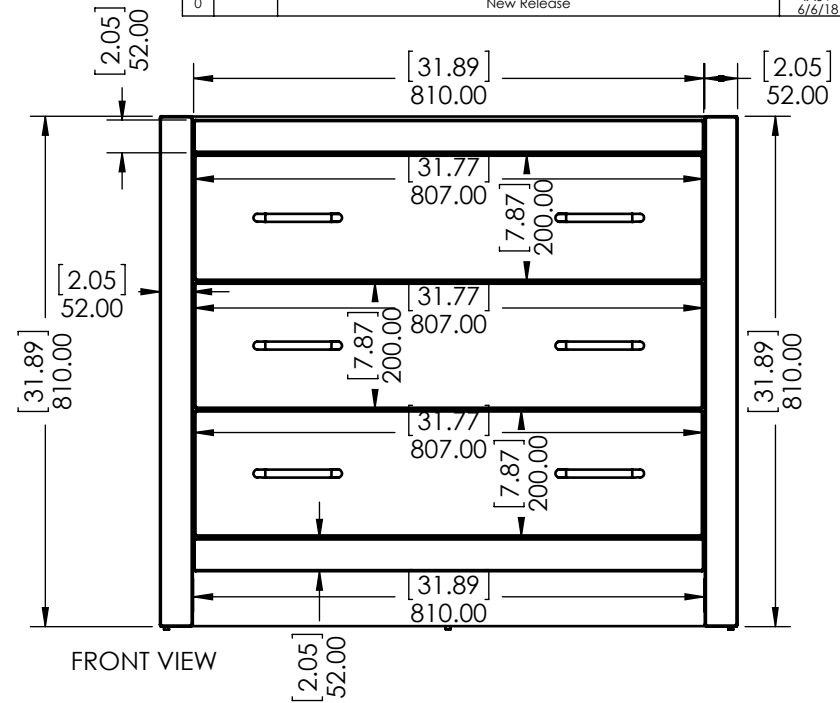

ITEM ID	DESCRIPTION
WB36P3-DO	Woodbrook 36in w/VTop & Mirror - Dark Oak
WB36P2-EE	Woodbrook 36in Vanity w/VTop - Elm Ember
WB36P2-EK	Woodbrook 36in Vanity w/VTop - Elm Sky
WB36P2-WO	Woodbrook 36in Vanity w/VTop - White Washed Oak

REV	ECO#	DESCRIPTION	REV'D BY DATE	CHK'D BY DATE	APRV'D BY DATE
0		New Release	IASV 6/6/18	IASV 6/6/18	IASV 6/6/18

BACK VIEW

PROPRIETARY AND CONFIDENTIAL
THE INFORMATION CONTAINED IN THIS DRAWING IS THE SOLE PROPERTY OF WOODCRAFTERS HOME PRODUCTS L.L.C. ANY REPRODUCTION IN PART OR AS A WHOLE WITHOUT THE WRITTEN PERMISSION OF WOODCRAFTERS HOME PRODUCTS L.L.C. IS PROHIBITED.

UNLESS OTHERWISE SPECIFIED
DIMENSIONS ARE IN mm and [inches]
AND TOLERANCES ARE +/- 1.0 [0.04]

DRAWN BY:	IASV	6/6/18
CHECKED BY:	IASV	6/6/18
APPROVED BY:	IASV	6/6/18
DO NOT SCALE DRAWING	SCALE: 1:10	SIZE: A

TITLE:	WOODBROOK 36" ASSEMBLY		
PART NO:	PAGE	1 OF 1	REV: 0