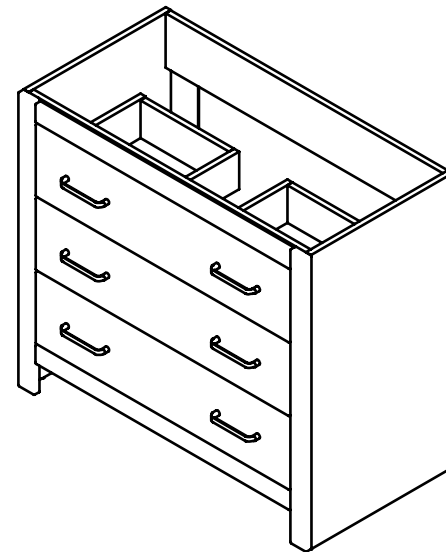

ITEM ID	DESCRIPTION
WB36P3-DO	Woodbrook 36in w/VTop & Mirror - Dark Oak
WB36P2-EE	Woodbrook 36in Vanity w/VTop - Elm Ember
WB36P2-EK	Woodbrook 36in Vanity w/VTop - Elm Sky
WB36P2-WO	Woodbrook 36in Vanity w/VTop - White Washed Oak

REV	ECO#	DESCRIPTION	REV'D BY DATE	CHK'D BY DATE	APRV'D BY DATE
0		New Release	IASV 6/6/18	IASV 6/6/18	IASV 6/6/18

BACK VIEW

PROPRIETARY AND CONFIDENTIAL
THE INFORMATION CONTAINED IN THIS DRAWING IS THE SOLE PROPERTY OF WOODCRAFTERS HOME PRODUCTS L.L.C. ANY REPRODUCTION IN PART OR AS A WHOLE WITHOUT THE WRITTEN PERMISSION OF WOODCRAFTERS HOME PRODUCTS L.L.C. IS PROHIBITED.

UNLESS OTHERWISE SPECIFIED
DIMENSIONS ARE IN mm and [inches]
AND TOLERANCES ARE +/- 1.0 [0.04]

DRAWN BY:	IASV	6/6/18
CHECKED BY:	IASV	6/6/18
APPROVED BY:	IASV	6/6/18
DO NOT SCALE DRAWING	SCALE: 1:10	SIZE: A

TITLE:	WOODBROOK 36" ASSEMBLY		
PART NO:	PAGE	1 OF 1	REV: 0