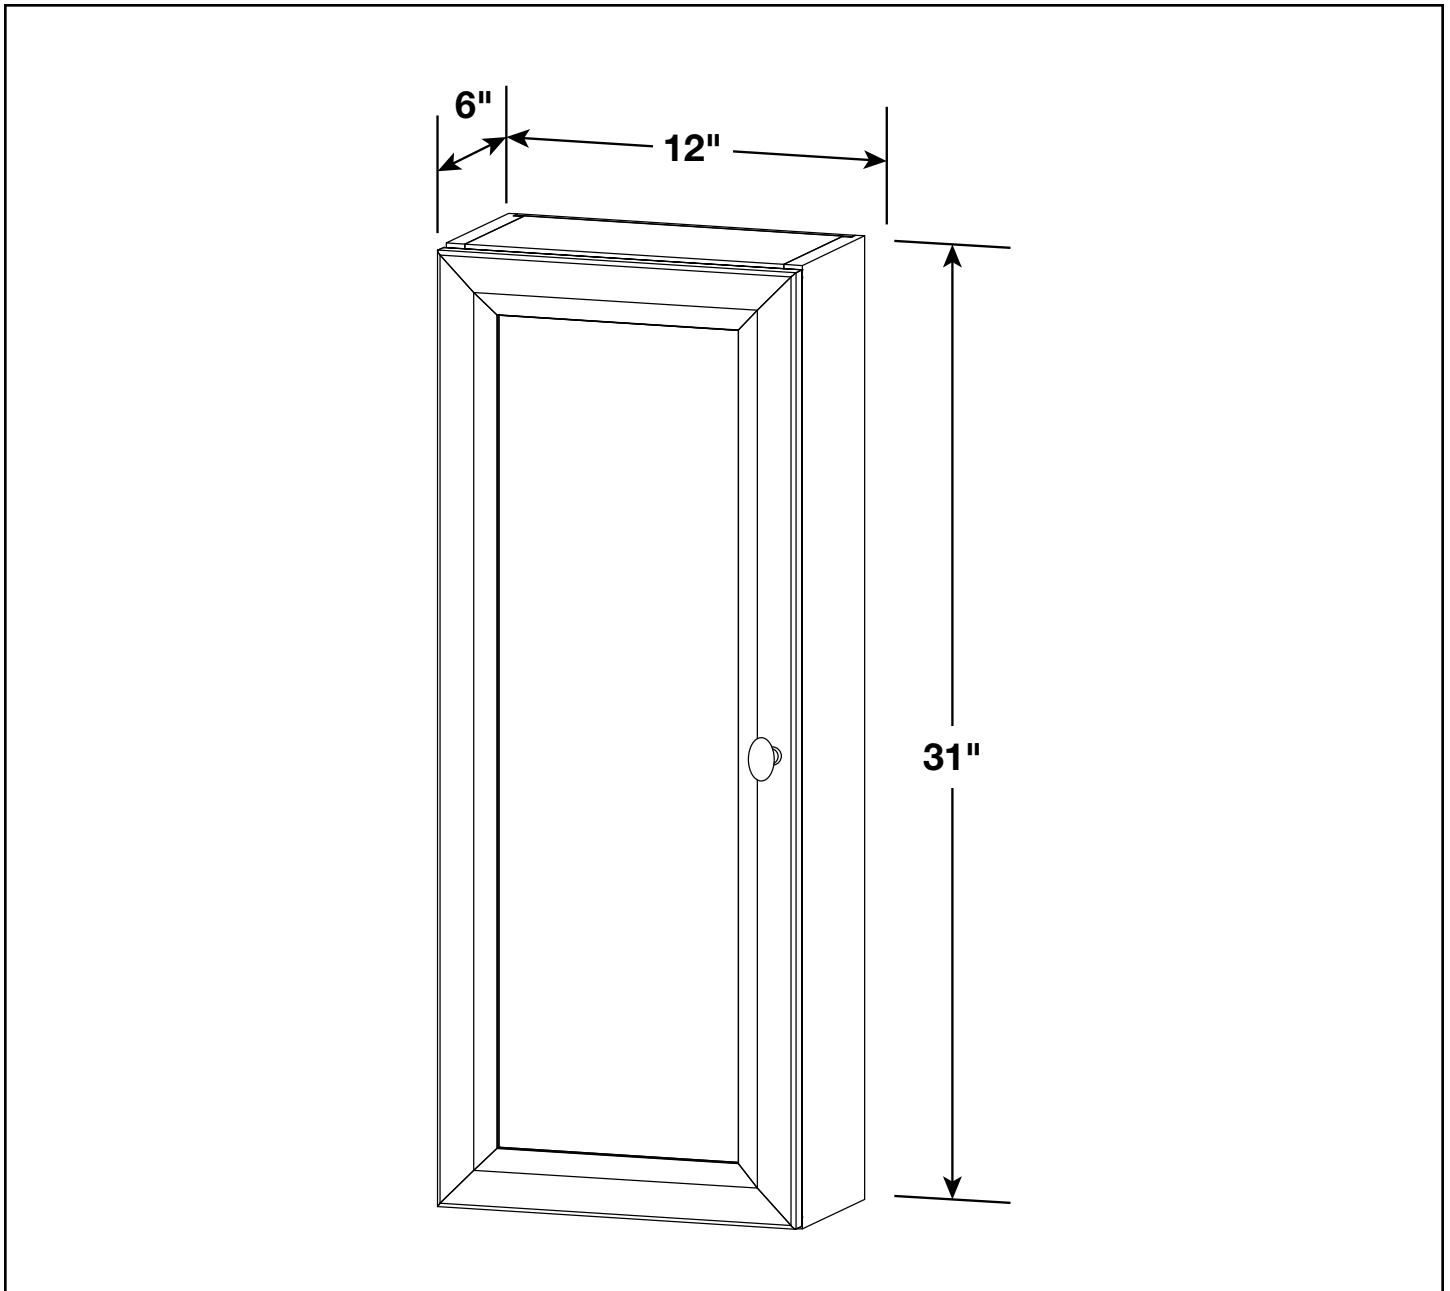

## MODULAR SERIES - WHITE

---

**12" Wall Hutch with Top**  
**H12FG-WHT**

The information contained in this drawing is the sole property of RSI Home Products.  
Any reproduction in part or as a whole without the written permission of RSI Home Products is prohibited.