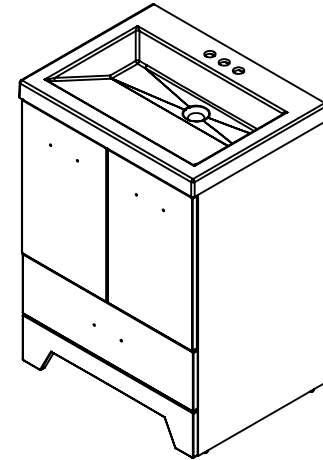

Isometric View / Vista Isometrica