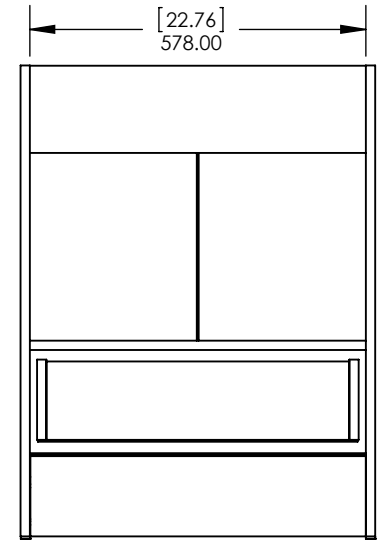

Top View / Vista Superior

Isometric View / Vista Isometrica

Front view / Vista Frontal

Side View / Vista Lateral

Back View / Vista Trasera

**PROPRIETARY AND CONFIDENTIAL**  
 THE INFORMATION CONTAINED IN THIS DRAWING IS THE SOLE PROPERTY OF WOODCRAFTERS HOME PRODUCTS L.L.C. ANY REPRODUCTION IN PART OR AS A WHOLE, WITHOUT THE WRITTEN PERMISSION OF WOODCRAFTERS HOME PRODUCTS L.L.C. IS PROHIBITED.

**Wood Crafters**

SIZE DWG. NO. **A** VTop Sarah 24.5x18.75 White

SHEET 1 OF 1 REV: **0**

Description
Wall Mirror 20.5x24.25in Haze wrap

REV	ECO#	DESCRIPTION	DATE
0			May 17,18.

Front View

Back View

PROPRIETARY AND CONFIDENTIAL THE INFORMATION CONTAINED IN THIS DRAWING IS THE SOLE PROPERTY OF WOODCRAFTERS HOME PRODUCTS L.L.C. ANY REPRODUCTION IN PART OR AS A WHOLE WITHOUT THE WRITTEN PERMISSION OF WOODCRAFTERS HOME PRODUCTS L.L.C. IS PROHIBITED.	UNLESS OTHERWISE SPECIFIED DIMENSIONS ARE IN mm and In AND TOLERANCES ARE +/- 1mm (.04in)	DRAWN BY	Carlos M. Reyes	TITLE Wall Mirror						
		CHECKED BY	Dagoberto Rdz.							
		APPROVED BY	Alexandro H.							
DO NOT SCALE DRAWING:		SCALE	1:1	SIZE	A	PART NO	PAGE	1 OF 1	REV	0