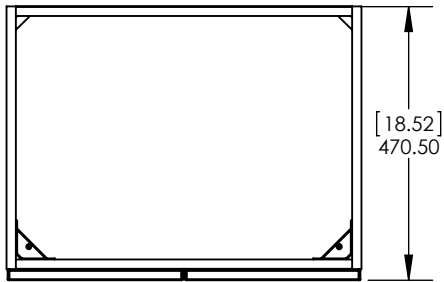

ITEM ID	DESCRIPTION
W2024P3-HE	Concept W0095 24in Haze

REV	ECO#	DESCRIPTION	REV'D BY DATE	CHK'D BY DATE	APRV'D BY DATE
0		RELEASE	AGS 05/24/19	KN 05/24/19	EC 05/24/19

Top View / Vista Superior