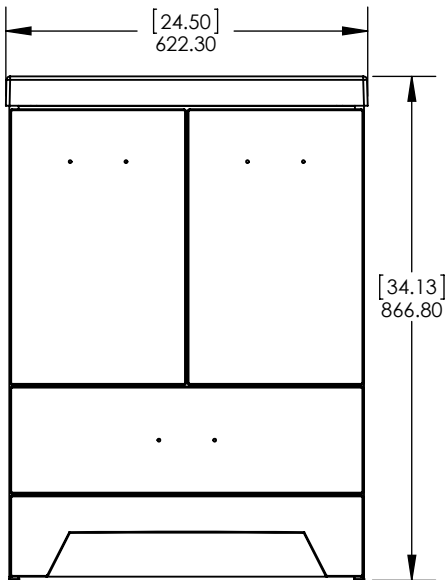

ITEM ID	DESCRIPTION
W2024P3-HE	Concept W0095 24in Haze

REV	ECO#	DESCRIPTION	REV'D BY DATE	CHK'D BY DATE	APRV'D BY DATE
0		RELEASE	AGS 05/24/19	KN 05/24/19	EC 05/24/19

Top View / Vista Superior

Isometric View / Vista Isometrica

UNLESS OTHERWISE SPECIFIED  
 DIMENSIONS ARE IN MM.  
 AND (INCHES)  
 TOLERANCES ARE  
 +0.125 [3.175] -0.125 [-3.175]  
 SCALE:1:10

	NAME	DATE
DRAWN	J.Martinez	07/15/16
CHECKED	E. Sandoval	07/15/16
ENG APPR.	R. Rubio	07/15/16
MFG APPR.	C. Leal	07/15/16

**Wood Crafters**

SIZE DWG. NO. **A** VTop Sarah 24.5x18.75 White

SHEET 1 OF 1 REV: **0**

Description
Wall Mirror 20.5x24.25in Haze wrap

REV	ECO#	DESCRIPTION	DATE
0			May 17,18.

Front View

Back View

PROPRIETARY AND CONFIDENTIAL THE INFORMATION CONTAINED IN THIS DRAWING IS THE SOLE PROPERTY OF WOODCRAFTERS HOME PRODUCTS L.L.C. ANY REPRODUCTION IN PART OR AS A WHOLE WITHOUT THE WRITTEN PERMISSION OF WOODCRAFTERS HOME PRODUCTS L.L.C. IS PROHIBITED.	UNLESS OTHERWISE SPECIFIED DIMENSIONS ARE IN mm and In AND TOLERANCES ARE +/- 1mm (.04in)	DRAWN BY	Carlos M. Reyes	TITLE Wall Mirror						
		CHECKED BY	Dagoberto Rdz.							
		APPROVED BY	Alexandro H.							
DO NOT SCALE DRAWING:		SCALE	1:1	SIZE	A	PART NO	PAGE	1 OF 1	REV	0