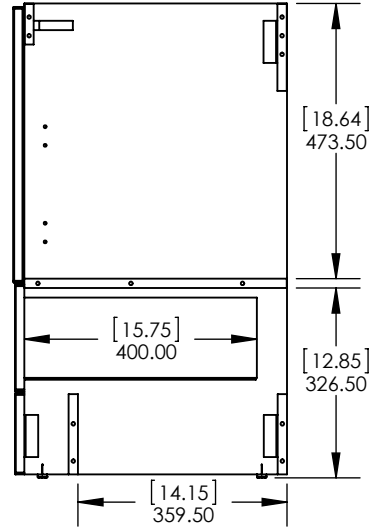

Cabinet Name/Nombre de Gabinete:		FG ID:
Concept W0095 24in Haze		
# of Drawing/ de Dibujo:	PAGE	REV:
	1 OF 1	0

ITEM ID	DESCRIPTION
W2024P3-HE	Concept W0095 24in Haze

REV	ECO#	DESCRIPTION	REV'D BY DATE	CHK'D BY DATE	APRV'D BY DATE
0		RELEASE	AGS 05/24/19	KN 05/24/19	EC 05/24/19

Top View / Vista Superior

Isometric View / Vista Isometrica

Front view / Vista Frontal

Side View / Vista Lateral

Back View / Vista Trasera

**PROPRIETARY AND CONFIDENTIAL**  
 THE INFORMATION CONTAINED IN THIS DRAWING IS THE SOLE PROPERTY OF WOODCRAFTERS HOME PRODUCTS L.L.C. ANY REPRODUCTION IN PART OR AS A WHOLE, WITHOUT THE WRITTEN PERMISSION OF WOODCRAFTERS HOME PRODUCTS L.L.C. IS PROHIBITED.

UNLESS OTHERWISE SPECIFIED  
 DIMENSIONS ARE IN MM.  
 AND (INCHES)  
 TOLERANCES ARE  
 +0.125 [3.175] -0.125 [-3.175]  
 SCALE:1:10

	NAME	DATE
DRAWN	J.Martinez	07/15/16
CHECKED	E. Sandoval	07/15/16
ENG APPR.	R. Rubio	07/15/16
MFG APPR.	C. Leal	07/15/16

**Wood Crafters**

SIZE DWG. NO. **A** VTop Sarah 24.5x18.75 White

SHEET 1 OF 1 REV: **0**

Description
Wall Mirror 20.5x24.25in Haze wrap

REV	ECO#	DESCRIPTION	DATE
0			May 17,18.

Front View

Back View

PROPRIETARY AND CONFIDENTIAL THE INFORMATION CONTAINED IN THIS DRAWING IS THE SOLE PROPERTY OF WOODCRAFTERS HOME PRODUCTS L.L.C. ANY REPRODUCTION IN PART OR AS A WHOLE WITHOUT THE WRITTEN PERMISSION OF WOODCRAFTERS HOME PRODUCTS L.L.C. IS PROHIBITED.	UNLESS OTHERWISE SPECIFIED DIMENSIONS ARE IN mm and In AND TOLERANCES ARE +/- 1mm (.04in)	DRAWN BY	Carlos M. Reyes	TITLE Wall Mirror						
		CHECKED BY	Dagoberto Rdz.							
		APPROVED BY	Alexandro H.							
DO NOT SCALE DRAWING:		SCALE	1:1	SIZE	A	PART NO	PAGE	1 OF 1	REV	0