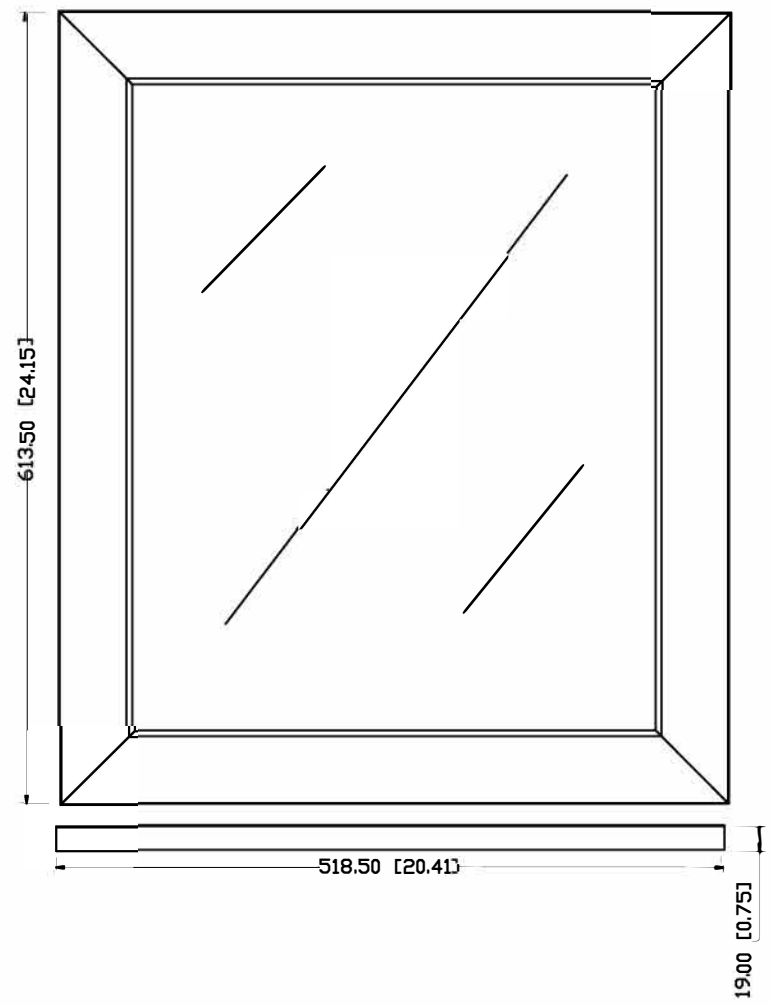

UNLESS OTHERWISE SPECIFIED  
 DIMENSIONS ARE IN MM.  
 AND (INCHES)  
 TOLERANCES ARE  
 +0.125 [3.175] -0.125 [-3.175]  
 SCALE:1:10

	NAME	DATE
DRAWN	J.Martinez	07/15/16
CHECKED	E. Sandoval	07/15/16
ENG APPR.	R. Rubio	07/15/16
MFG APPR.	C. Leal	07/15/16

**Wood Crafters**

SIZE DWG. NO. **A** VTop Sarah 24.5x18.75 White

SHEET 1 OF 1 REV: **0**

Description
Wall Mirror 20.5x24.25in Haze wrap

REV	ECO#	DESCRIPTION	DATE
0			May 17,18.

Front View

Back View

PROPRIETARY AND CONFIDENTIAL THE INFORMATION CONTAINED IN THIS DRAWING IS THE SOLE PROPERTY OF WOODCRAFTERS HOME PRODUCTS L.L.C. ANY REPRODUCTION IN PART OR AS A WHOLE WITHOUT THE WRITTEN PERMISSION OF WOODCRAFTERS HOME PRODUCTS L.L.C. IS PROHIBITED.	UNLESS OTHERWISE SPECIFIED DIMENSIONS ARE IN mm and In AND TOLERANCES ARE +/- 1mm (.04in)	DRAWN BY	Carlos M. Reyes	TITLE Wall Mirror						
		CHECKED BY	Dagoberto Rdz.							
		APPROVED BY	Alexandro H.							
DO NOT SCALE DRAWING:		SCALE	1:1	SIZE	A	PART NO	PAGE	1 OF 1	REV	0