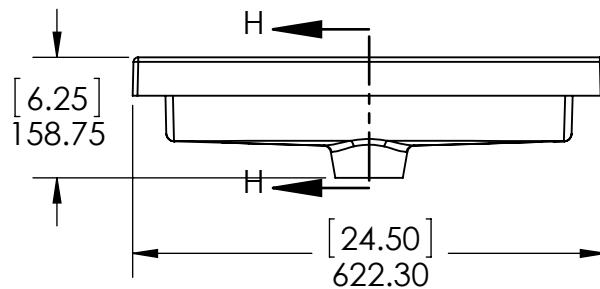

ID	Description	Technology	Status
595296	VTop Sarah 24.5x18.75 White	AB Composite	Approved for production

Rev #	Approved by	Change
0	R. Rubio	Released

PROPRIETARY AND CONFIDENTIAL
THE INFORMATION CONTAINED IN THIS DRAWING IS THE
SOLE PROPERTY OF WOODCRAFTERS. ANY
REPRODUCTION IN PART OR AS A WHOLE WITHOUT THE
WRITTEN PERMISSION OF WOODCRAFTERS IS PROHIBITED.

UNLESS OTHERWISE SPECIFIED
DIMENSIONS ARE IN MM.
AND (INCHES)
TOLERANCES ARE
+0.125 [3.175] -0.125 [-3.175]
SCALE:1:10

	NAME	DATE
DRAWN	J.Martinez	07/15/16
CHECKED	E. Sandoval	07/15/16
ENG APPR.	R. Rubio	07/15/16
MFG APPR.	C. Leal	07/15/16

Wood Crafters

SIZE DWG. NO. **A** VTop Sarah 24.5x18.75 White

SHEET 1 OF 1 REV: **0**