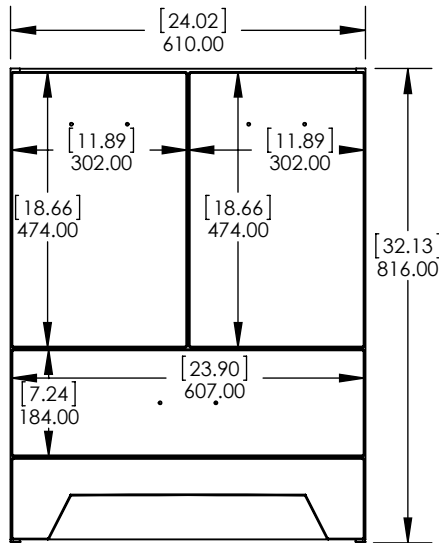

Front view / Vista Frontal