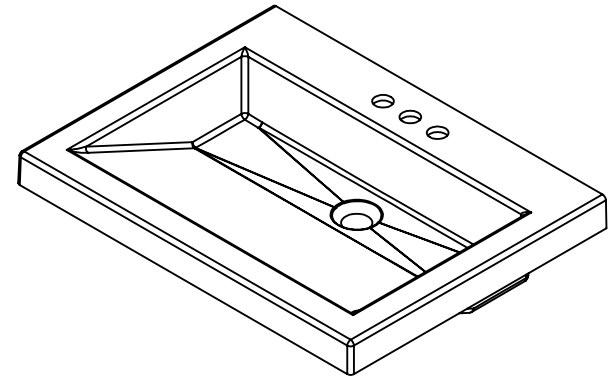

ID	Description	Technology	Status
595296	VTop Sarah 24.5x18.75 White	AB Composite	Approved for production

Rev #	Approved by	Change
0	R. Rubio	Released

PROPRIETARY AND CONFIDENTIAL
THE INFORMATION CONTAINED IN THIS DRAWING IS THE
SOLE PROPERTY OF WOODCRAFTERS. ANY
REPRODUCTION IN PART OR AS A WHOLE WITHOUT THE
WRITTEN PERMISSION OF WOODCRAFTERS IS PROHIBITED.

UNLESS OTHERWISE SPECIFIED
DIMENSIONS ARE IN MM.
AND (INCHES)
TOLERANCES ARE
+0.125 [3.175] -0.125 [-3.175]
SCALE:1:10

	NAME	DATE
DRAWN	J.Martinez	07/15/16
CHECKED	E. Sandoval	07/15/16
ENG APPR.	R. Rubio	07/15/16
MFG APPR.	C. Leal	07/15/16

Wood Crafters

SIZE DWG. NO. **A** VTop Sarah 24.5x18.75 White

SHEET 1 OF 1 REV: **0**