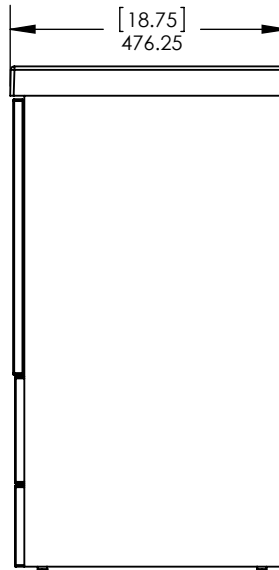

Side View / Vista Lateral