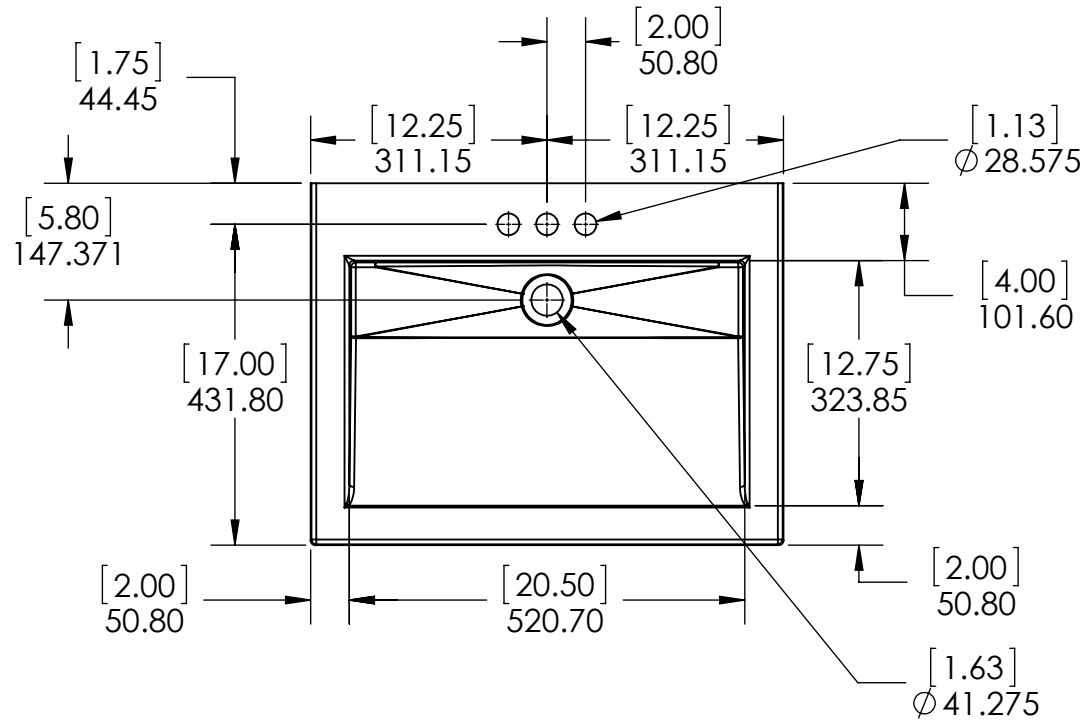

ID	Description	Technology	Status
595296	VTop Sarah 24.5x18.75 White	AB Composite	Approved for production

Rev #	Approved by	Change
0	R. Rubio	Released

PROPRIETARY AND CONFIDENTIAL
THE INFORMATION CONTAINED IN THIS DRAWING IS THE
SOLE PROPERTY OF WOODCRAFTERS. ANY
REPRODUCTION IN PART OR AS A WHOLE WITHOUT THE
WRITTEN PERMISSION OF WOODCRAFTERS IS PROHIBITED.

UNLESS OTHERWISE SPECIFIED
DIMENSIONS ARE IN MM.
AND (INCHES)
TOLERANCES ARE
+0.125 [3.175] -0.125 [-3.175]
SCALE:1:10

	NAME	DATE
DRAWN	J.Martinez	07/15/16
CHECKED	E. Sandoval	07/15/16
ENG APPR.	R. Rubio	07/15/16
MFG APPR.	C. Leal	07/15/16

Wood Crafters

SIZE DWG. NO. **A** VTop Sarah 24.5x18.75 White

SHEET 1 OF 1 REV: **0**