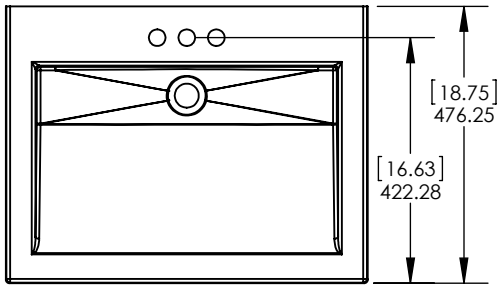

ITEM ID	DESCRIPTION
W2024P3-HE	Concept W0095 24in Haze

REV	ECO#	DESCRIPTION	REV'D BY DATE	CHK'D BY DATE	APRV'D BY DATE
0		RELEASE	AGS 05/24/19	KN 05/24/19	EC 05/24/19

Top View / Vista Superior