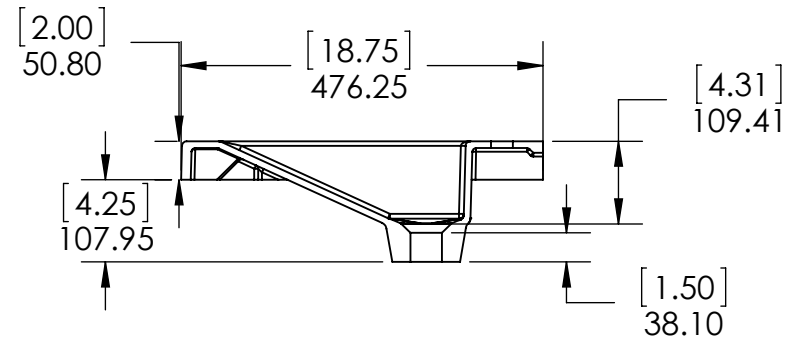

ID	Description	Technology	Status
595296	VTop Sarah 24.5x18.75 White	AB Composite	Approved for production

Rev #	Approved by	Change
0	R. Rubio	Released

PROPRIETARY AND CONFIDENTIAL
THE INFORMATION CONTAINED IN THIS DRAWING IS THE
SOLE PROPERTY OF WOODCRAFTERS. ANY
REPRODUCTION IN PART OR AS A WHOLE WITHOUT THE
WRITTEN PERMISSION OF WOODCRAFTERS IS PROHIBITED.

UNLESS OTHERWISE SPECIFIED
DIMENSIONS ARE IN MM.
AND (INCHES)
TOLERANCES ARE
+0.125 [3.175] -0.125 [-3.175]
SCALE:1:10

	NAME	DATE
DRAWN	J.Martinez	07/15/16
CHECKED	E. Sandoval	07/15/16
ENG APPR.	R. Rubio	07/15/16
MFG APPR.	C. Leal	07/15/16

Wood Crafters

SIZE DWG. NO. **A** VTop Sarah 24.5x18.75 White

SHEET 1 OF 1 REV: **0**