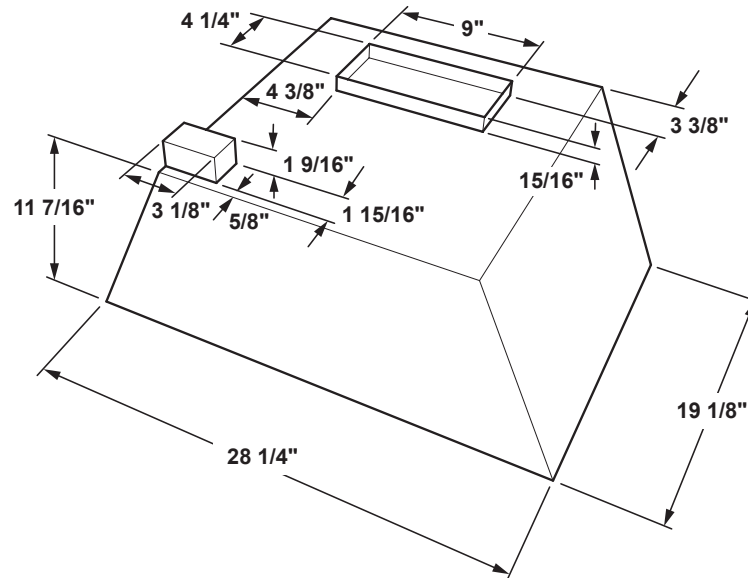

UVC9300SLSS

Universal Custom Hood Insert

DIMENSIONS AND INSTALLATION INFORMATION (IN INCHES)

Installation Information: Before installing, consult installation instructions, packed with product, for current dimensional data.

Optional accessories:

UXCF91 – Charcoal Filter

UXRC1 – Remote Control (Wireless)

UXN70 – Recirculation Kit

AMP RATING	
120V	3.0

For answers to your Monogram, GE Café™ Series, GE Profile™ Series or GE Appliances product questions, visit our website at geappliances.com or call GE Answer Center® Service, 800.626.2000.