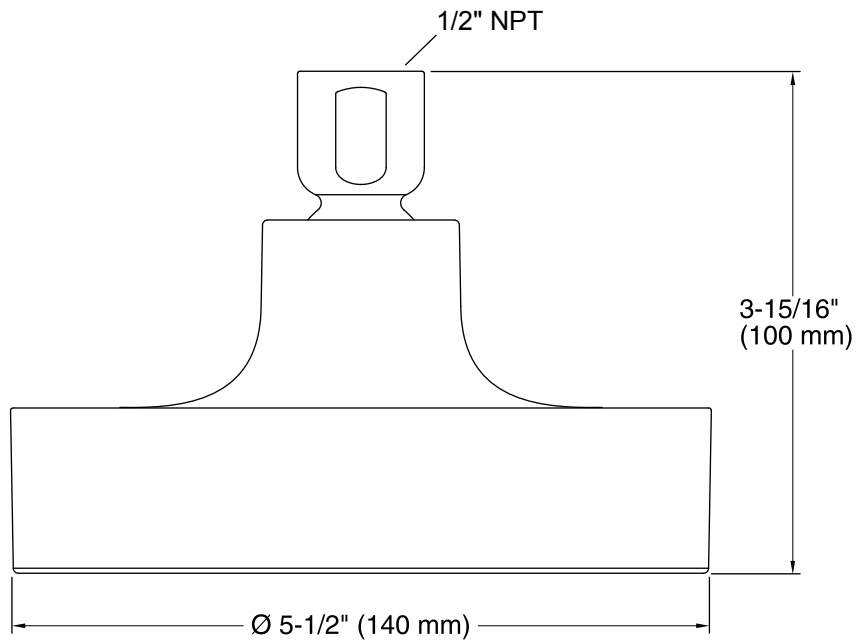

Features

- Katalyst® air-induction technology maximizes the air/water mix for a powerful, even flow.
- Optimized sprayface with 66 nozzles delivers a more focused coverage of large water droplets.
- Minimizes wasteful overspray and increases cleaning and hair-rinsing performance.
- MasterClean™ sprayface with translucent nozzles is easy to clean.
- 2.5 gpm (gallons per minute) flow rate.
- 1/2-inch NPT connection.
- Coordinates with Purist faucets and accessories.
- Showerarm and flange not included.

Material

- KOHLER finishes resist corrosion and tarnishing.

Installation

- Wall-mount

Optional Accessories

- K-933 Shower Arm and Flange
- K-934 Shower Arm and Flange

Codes/Standards

ASME A112.18.1/CSA B125.1
DOE - Energy Policy Act 1992

Technical Information

All product dimensions are nominal.

Handshower:

Pressure: 80 psi (5.5 bar)

Showerhead:

Rated maximum flow: 2.5 gal/min (9.5 l/min)

Pressure: 80 psi (5.5 bar)

Notes