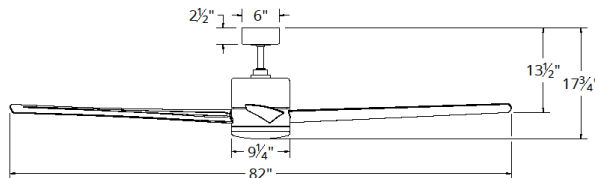

WINDFLOWER 80" Ceiling Fan

FR-W1815-80L

MODERN FORMS SMART FANS

PRODUCT DESCRIPTION

As bold and beautiful as a classic Holland windmill, this contemporary twelve-blade design is perfect for mid-sized and larger spaces with its 60 inch or 80 inch blade sweeps. Control everything from the palm of your hand with our Wi-Fi-connected Modern Forms app- no one else in the industry can match this combination of style and intuitive technology. Available in three sleek finishes, Windflower makes life easier and more beautiful every day.

SPECIFICATIONS

Construction: Aluminum
Blade: 12° Pitch, 80" sweep, ABS
Downrod: 1" O.D. x 6"H included
Mounting Slope: Up to 30°
Lead Wire: 80"
Hanging Weight: 42 lbs
Total Power: 74.5W
Standards: ETL/cETL Wet Location listed