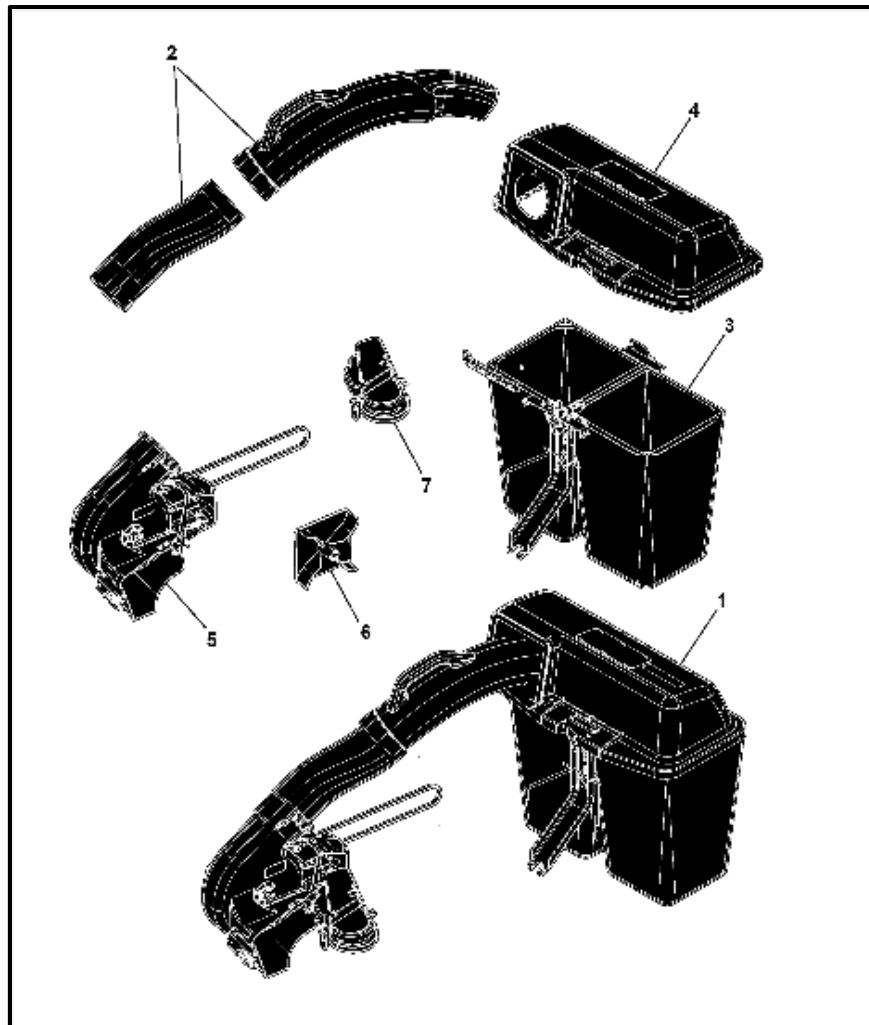

Replacements Parts List for 54" Bagger

Home Depot Online Part # 205618895

JD Part # BG20747

Fits Lawn Tractor models:

E180, D170

Click on link below to go to current replacement parts list for BG20747 - 54" Bagger

<https://partscatalog.deere.com/jdrc/navigation/equipment/1979749/level/2/snp/MTQwMjE5MTI6Q0hBUFRFUlswOiNCVVNJTkVTU19SRUdJT04sMTA4NTIzNTojQ0FUQUxPRYwxOTc5NzQ5OkVRVUIQTUVV0VF0>

1 Attachment, Hopper

2 Chute

3 Bags and Hangers

4 Hopper Top

5 Blower Housing And Brackets

6 Rotor, 48 inch and 54 inch Mower Deck

7 Jacksheave, Idlers and Belt, 48 inch and 54 inch Mower Deck