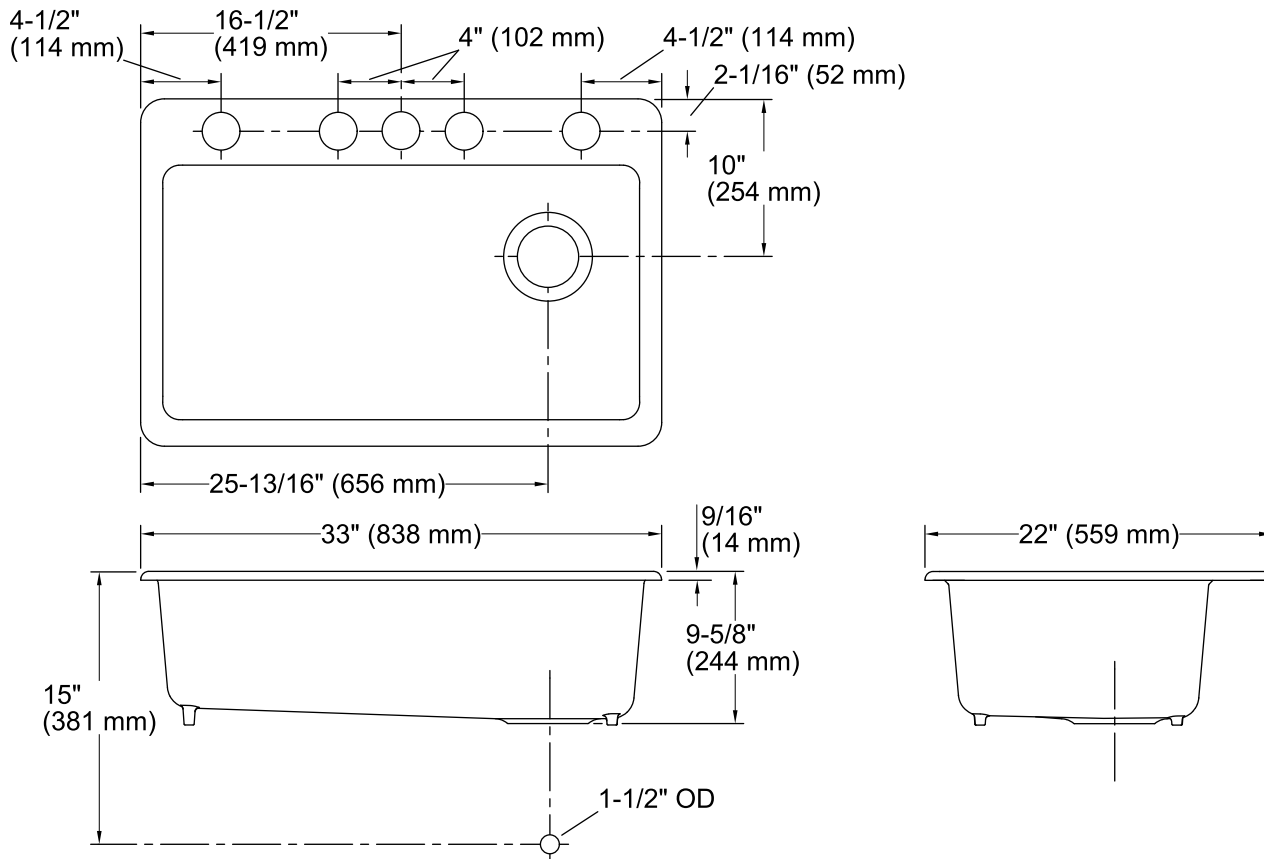

### Features

- 36-inch minimum base cabinet width.
- KOHLER cast iron.
- Acid-resistant enamel finish.
- Under-mount.
- Three oversized faucet holes with one oversized accessory hole to the right and one oversized accessory hole to the left.
- 33" (838 mm) x 22" (559 mm)

### Technical Information

All product dimensions are nominal.

Bowl configuration:	Single
Installation:	Under-mount
Bowl area (Only)	Length: 30-1/4" (768 mm) Width: 15-13/16" (402 mm) Bowl depth: 9" (229 mm)
Number of deck holes:	5
Faucet hole(s):	2-3/8" (60 mm)
Drain hole:	3-7/8" (98 mm)
Template:	Under-mount, 1166727-7, required, included