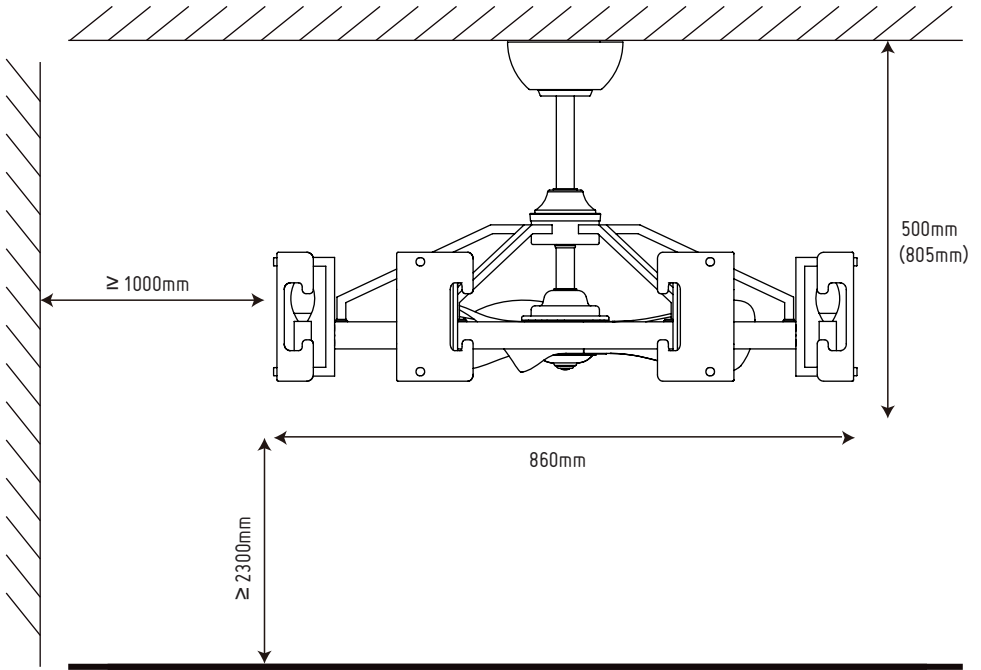

TECHNICAL SPECIFICATIONS

Model	No. of blades	Fan width	Light bulb	Voltage
BBA829006CA	3	860mm	6 x 4W LED	110-120V~ 60Hz

Speed	Amps	Wattage	RPM	CFM	Nett weight	Gross weight
1	0.040	1.4	88	600	10.8 kg	11.3 kg
2	0.051	2.4	135	1000		
3	0.075	4.5	185	1350		
4	0.119	8.2	235	1750		
5	0.190	14.1	285	2150		
6	0.327	27.3	330	2600		

Specifications & measurements shown are subject to $\pm 5\%$ variations.