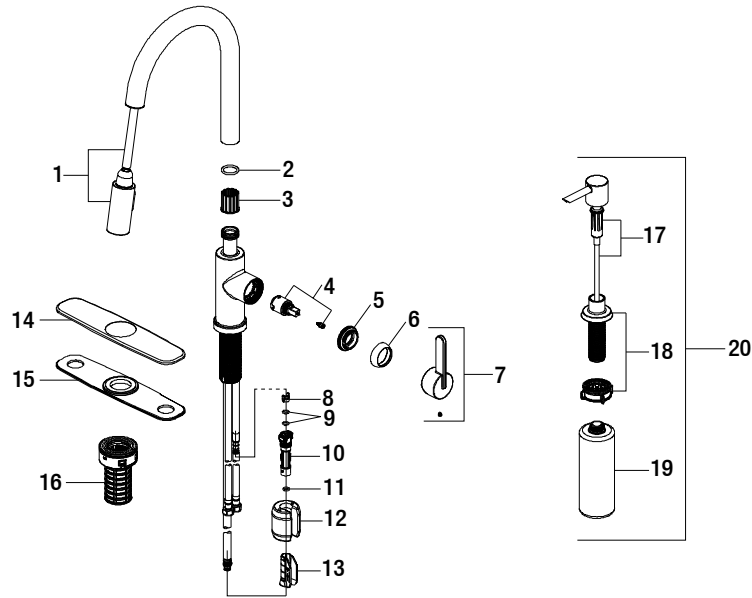

Paulina Single-Handle Pull-Down Sprayer Kitchen Faucet

MODEL	SKU #	FINISH
HD67780-1008D2	310471038	Stainless Steel

Many replacement parts can be purchased online or at your local store. Please use the table below to identify the part SKU number needed, go to HOMEDEPOT.COM, and check for online and store availability. If you can't find the part you are looking for, please call 1-855-HD-GLACIER.

Part	Description	Part #	Internet SKU #	Store SKU #
1	Spray head and Hose	RP3844608D2		
2	O-ring	RP60006		
3	Wearable Ring	RP64092		
4	Cartridge & Screw	RP20052		
5	Bonnet nut	RP70688		
6	Cap	RP8002808D2		
7	Handle assembly	RP1369808D2		
8	Block	RP70421		
9	O-ring	RP60002		
10	Quick connect assembly	RP70697		

Part	Description	Part #	Internet SKU #	Store SKU #
11	O-ring	RP60089		
12	Weight	RP70689	207093823	
13	Weight clip	RP70609		
14	Escutcheon	RP8071708D2		
15	Gasket	RP80718		
16	FastMount™	RP56096		
17	Pump kit	RP46022		
18	Flange kit	RP4608701		
19	Soap bottle	RP46060		
20	Soap dispenser kit	RP4608601		