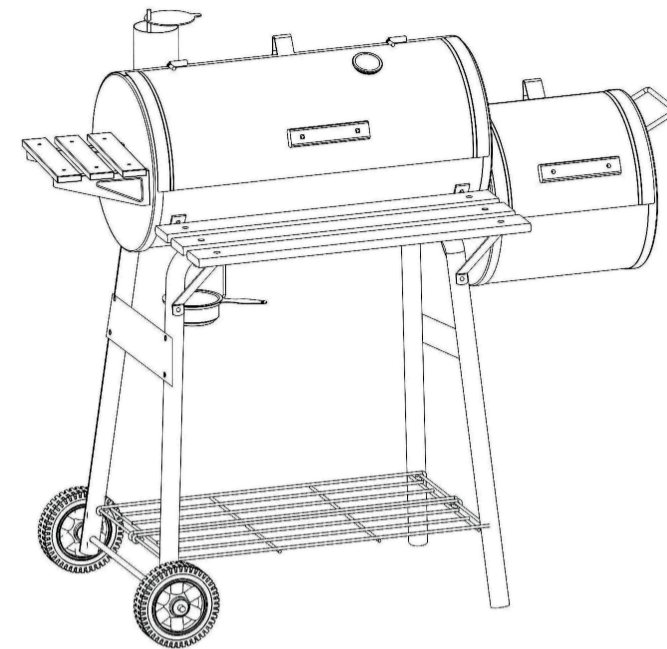

COSTWAY®

**USER'S MANUAL
BBQ GRILL
OP3859**

Please give us a chance to make it right and do better!
Contact our friendly customer service department for help first.
Replacements for missing or damaged parts will be shipped ASAP!

Follow Costway
Visit us: www.costway.com

COSTWAY
www.costway.com

Contact Us!

Do NOT return this item.
Contact our friendly customer service department for help first.

Before You Start

- ⊙ Please read all instructions carefully.
- ⊙ Retain instructions for future reference.
- ⊙ Separate and count all parts and hardware.
- ⊙ Read through each step carefully and follow the proper order.
- ⊙ We recommend that, where possible, all items are assembled near to the area in which they will be placed in use, to avoid moving the product unnecessarily once assembled.
- ⊙ Always place the product on a flat, steady and stable surface.
- ⊙ Caution: Read the warnings carefully. Avoid kids get touch of small parts or plastic bag.

2

COSTWAY
www.costway.com

NO	Parts	QTY	NO	Parts	QTY	NO	Parts	QTY	NO	Parts	QTY	NO	Parts	QTY
1		1	9		2	16		1	24		1	31		4
2		1	10		2	17		1	25		1	32		1
3		1	11		2	18		3	26		1	33		4
4		3	12		2	19		1	27		1	34		16
5		2	13		1	20		1	28		1	35		25
6		2	14		1	21		1	29		2	36		39
7		2	15		1	22		1	30		4	37		1
8		2				23		2				38		1
												39		1

1