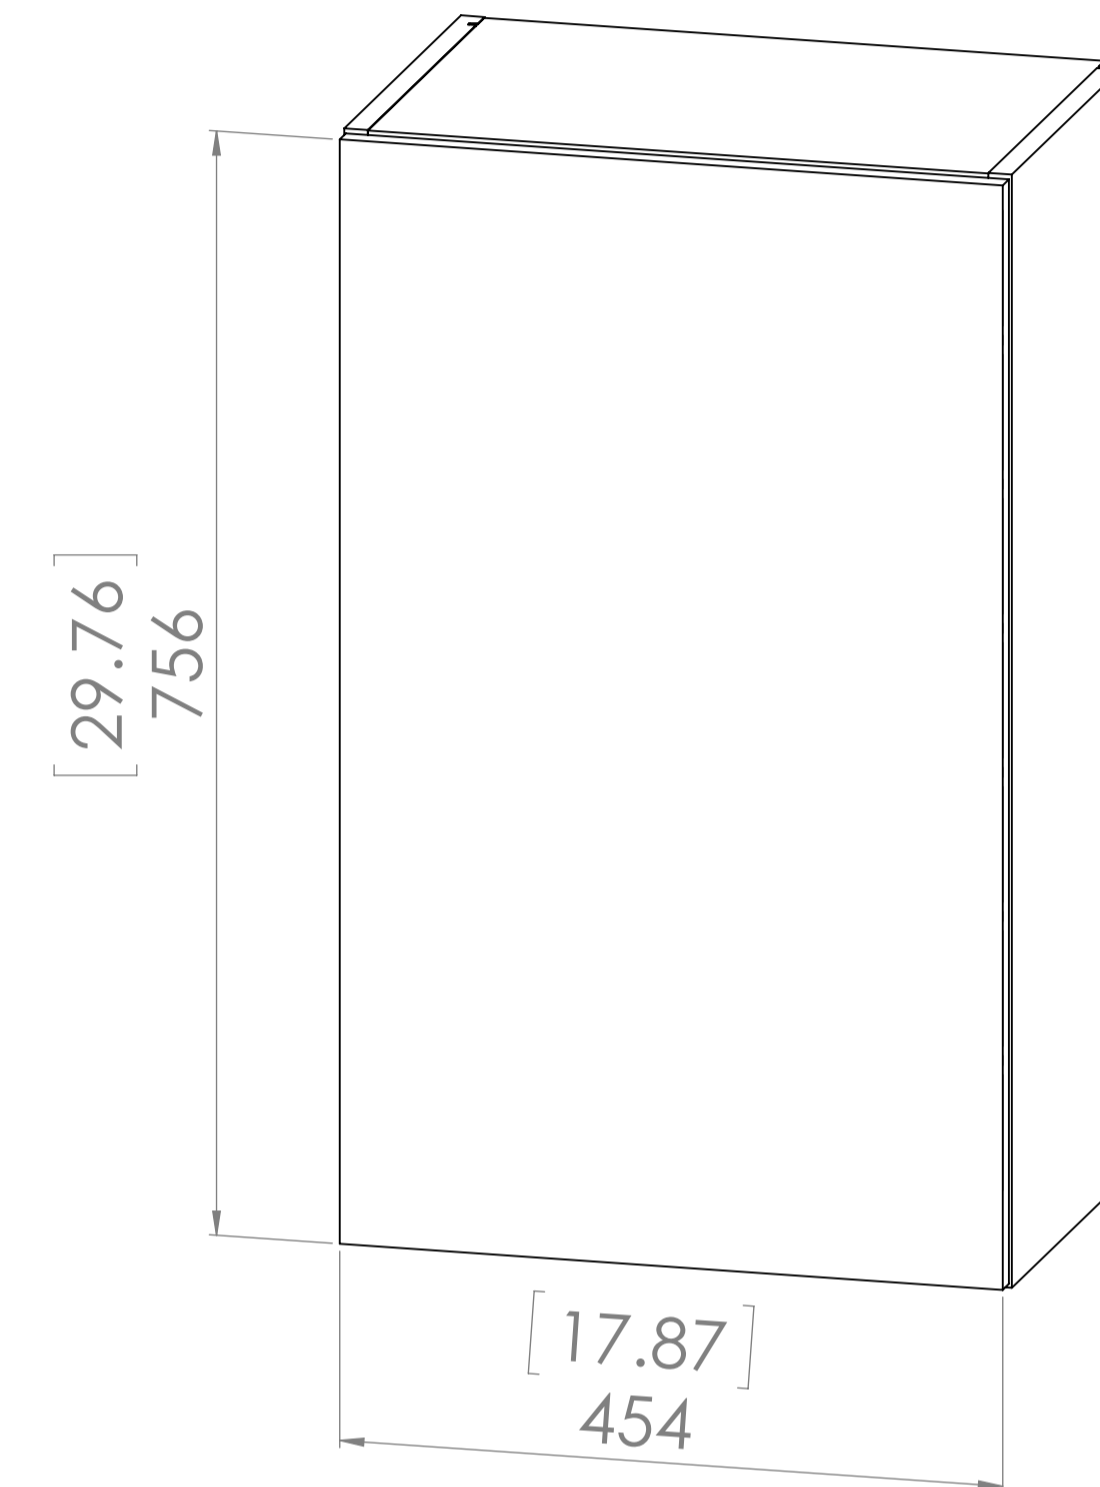

Item ID	Shelf Thickness [in] mm	Shelf Length and Width [in] mm	Depth "X" [in] mm
BT1830W-BT	[.75] 19	L:[10.57] 268.5 W:[16.57] 421	[12.59] 320
BT1830W-WH	[.75] 19		[12.44] 316
CM1830W-DK	[.75] 19		[12.59] 320
CM1830W-WH	[.59] 15		[12.44] 316
EH1830W-GB	[.75] 19		[12.59] 320
BT1830W-RC	[.75] 19		[12.59] 320
CM1830W-KG	[.75] 19		[12.44] 316

Description					
Kitchens - Wall Cabinet 18					
REV	ECO#	Description	REV'D BY DATE	CHK'D BY DATE	APRV'D BY DATE
2		New model added	11/09/17	11/09/17	11/09/17

	NAME	SIGNATURE	DATE	MATERIAL:
DRAWN	R. Rubio		11/09/17	Plywood CM-WH.
CHK'D	R. Rubio		11/09/17	Particle Board the
APPV'D	R. Rubio		11/09/17	other Cabinets.
MFG	R. Rubio		11/09/17	

UNLESS OTHERWISE SPECIFIED
DIMENSIONS ARE IN mm. AND [INCHES]
TOLERANCES ARE +/- 1[0.039]
SCALE:1:5

Wood Crafters

Wall Cabinet 18in

SCALE:1:5 SHEET 1 OF 1