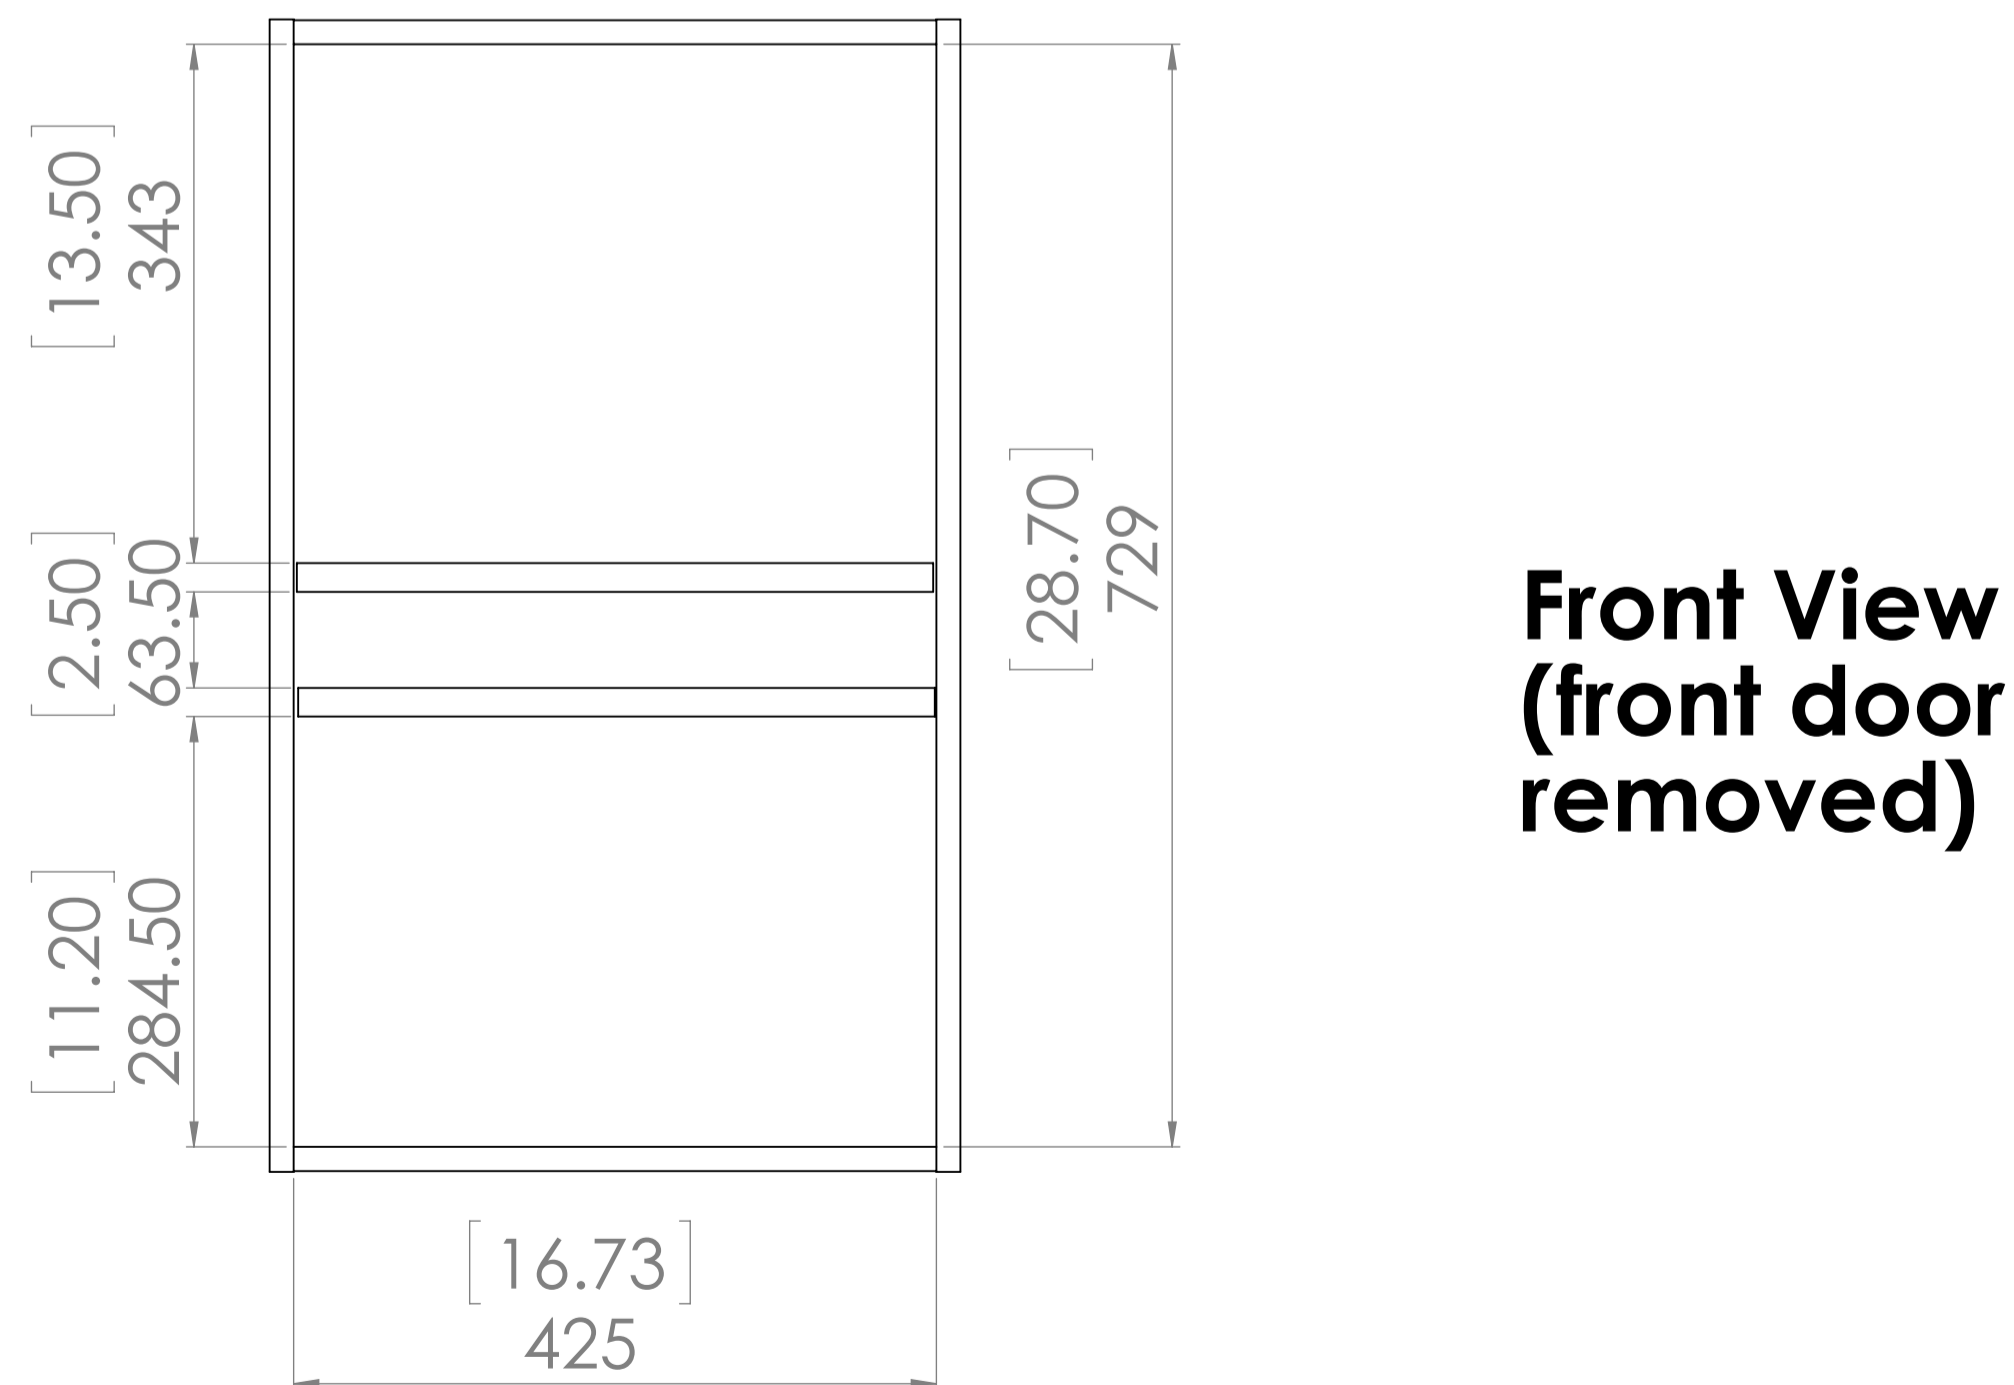

Item ID	Shelf Thickness [in] mm	Shelf Length and Width [in] mm	Depth "X" [in] mm
BT1830W-BT	[.75] 19	L:[10.57] 268.5 W:[16.57] 421	[12.59] 320
BT1830W-WH	[.75] 19		[12.44] 316
CM1830W-DK	[.75] 19		[12.59] 320
CM1830W-WH	[.59] 15		[12.44] 316
EH1830W-GB	[.75] 19		[12.59] 320
BT1830W-RC	[.75] 19		[12.59] 320
CM1830W-KG	[.75] 19		[12.44] 316

Description					
Kitchens - Wall Cabinet 18					
REV	ECO#	Description	REV'D BY DATE	CHK'D BY DATE	APRV'D BY DATE
2		New model added	11/09/17	11/09/17	11/09/17

	NAME	SIGNATURE	DATE	MATERIAL:
DRAWN	R. Rubio		11/09/17	Plywood CM-WH.
CHK'D	R. Rubio		11/09/17	Particle Board the
APPV'D	R. Rubio		11/09/17	other Cabinets.
MFG	R. Rubio		11/09/17	

UNLESS OTHERWISE SPECIFIED
DIMENSIONS ARE IN mm. AND [INCHES]
TOLERANCES ARE +/- 1[0.039]
SCALE:1:5

Wood Crafters

Wall Cabinet 18in

SCALE:1:5 SHEET 1 OF 1