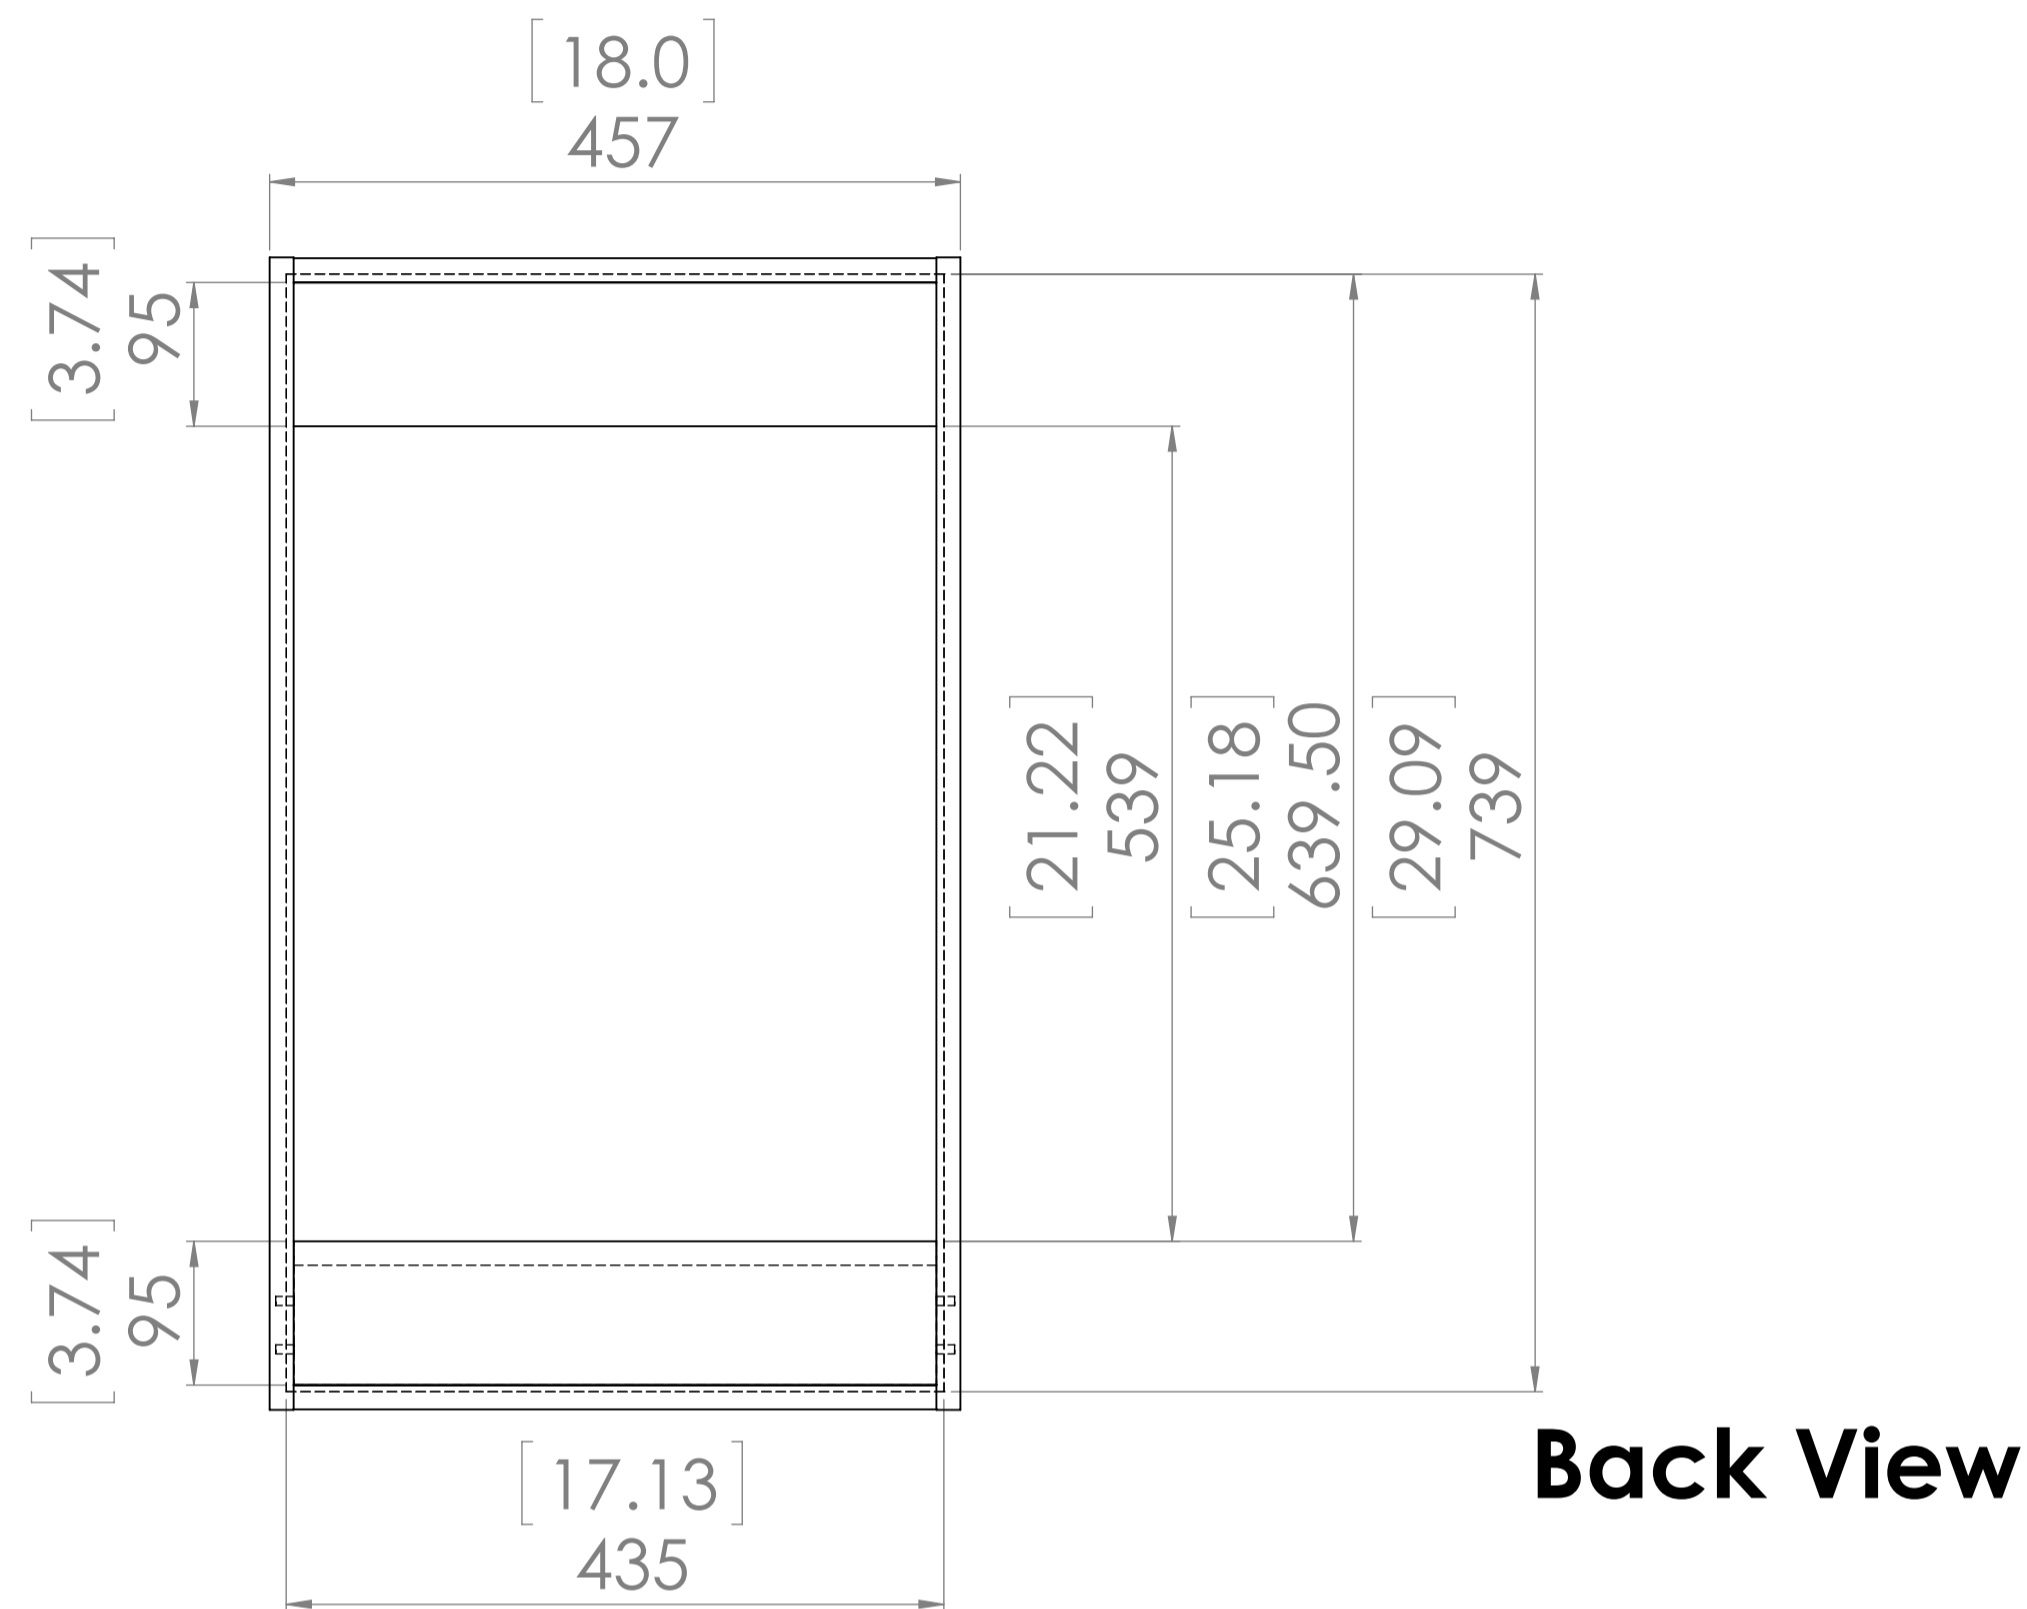

Item ID	Shelf Thickness [in] mm	Shelf Length and Width [in] mm	Depth "X" [in] mm
BT1830W-BT	[.75] 19	L:[10.57] 268.5 W:[16.57] 421	[12.59] 320
BT1830W-WH	[.75] 19		[12.44] 316
CM1830W-DK	[.75] 19		[12.59] 320
CM1830W-WH	[.59] 15		[12.44] 316
EH1830W-GB	[.75] 19		[12.59] 320
BT1830W-RC	[.75] 19		[12.59] 320
CM1830W-KG	[.75] 19		[12.44] 316

Description					
Kitchens - Wall Cabinet 18					
REV	ECO#	Description	REV'D BY DATE	CHK'D BY DATE	APRV'D BY DATE
2		New model added	11/09/17	11/09/17	11/09/17

	NAME	SIGNATURE	DATE	MATERIAL:
DRAWN	R. Rubio		11/09/17	Plywood CM-WH.
CHK'D	R. Rubio		11/09/17	Particle Board the
APPV'D	R. Rubio		11/09/17	other Cabinets.
MFG	R. Rubio		11/09/17	

UNLESS OTHERWISE SPECIFIED
DIMENSIONS ARE IN mm. AND [INCHES]
TOLERANCES ARE +/- 1[0.039]
SCALE:1:5

Wood Crafters

Wall Cabinet 18in

SCALE:1:5 SHEET 1 OF 1