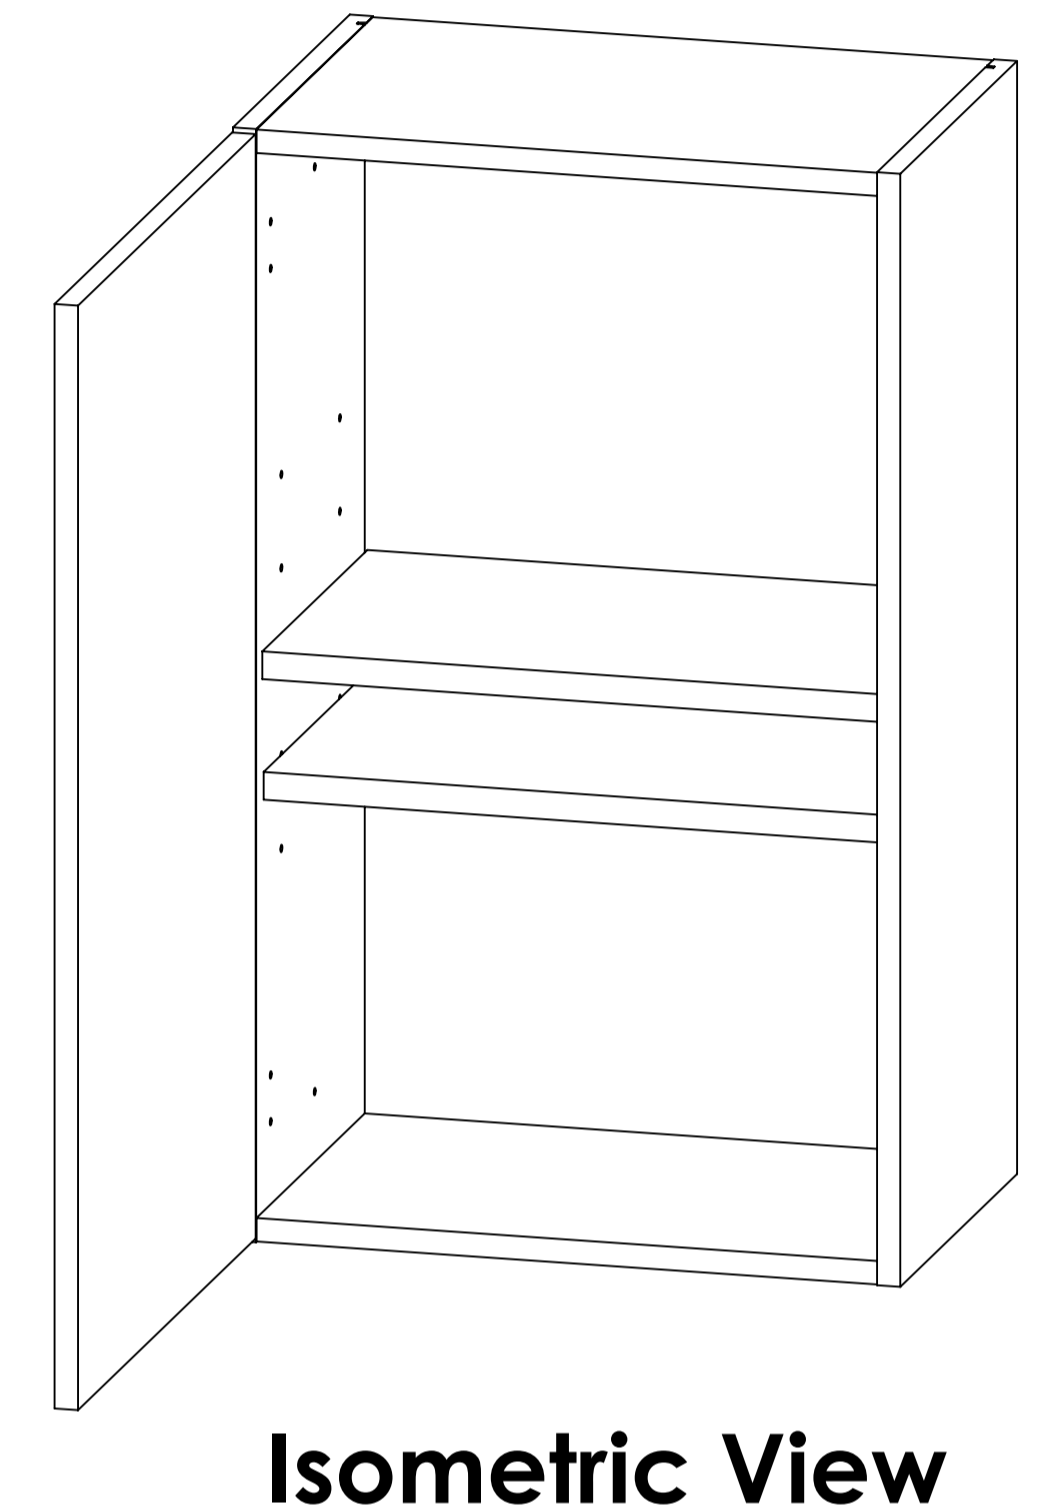

Item ID	Shelf Thickness [in] mm	Shelf Length and Width [in] mm	Depth "X" [in] mm
BT1830W-BT	[.75] 19	L:[10.57] 268.5 W:[16.57] 421	[12.59] 320
BT1830W-WH	[.75] 19		[12.44] 316
CM1830W-DK	[.75] 19		[12.59] 320
CM1830W-WH	[.59] 15		[12.44] 316
EH1830W-GB	[.75] 19		[12.59] 320
BT1830W-RC	[.75] 19		[12.59] 320
CM1830W-KG	[.75] 19		[12.44] 316

Description					
Kitchens - Wall Cabinet 18					
REV	ECO#	Description	REV'D BY DATE	CHK'D BY DATE	APRV'D BY DATE
2		New model added	11/09/17	11/09/17	11/09/17

	NAME	SIGNATURE	DATE	MATERIAL:
DRAWN	R. Rubio		11/09/17	Plywood CM-WH.
CHK'D	R. Rubio		11/09/17	Particle Board the
APPV'D	R. Rubio		11/09/17	other Cabinets.
MFG	R. Rubio		11/09/17	

UNLESS OTHERWISE SPECIFIED
DIMENSIONS ARE IN mm. AND [INCHES]
TOLERANCES ARE +/- 1[0.039]
SCALE:1:5

Wood Crafters

Wall Cabinet 18in

SCALE:1:5 SHEET 1 OF 1