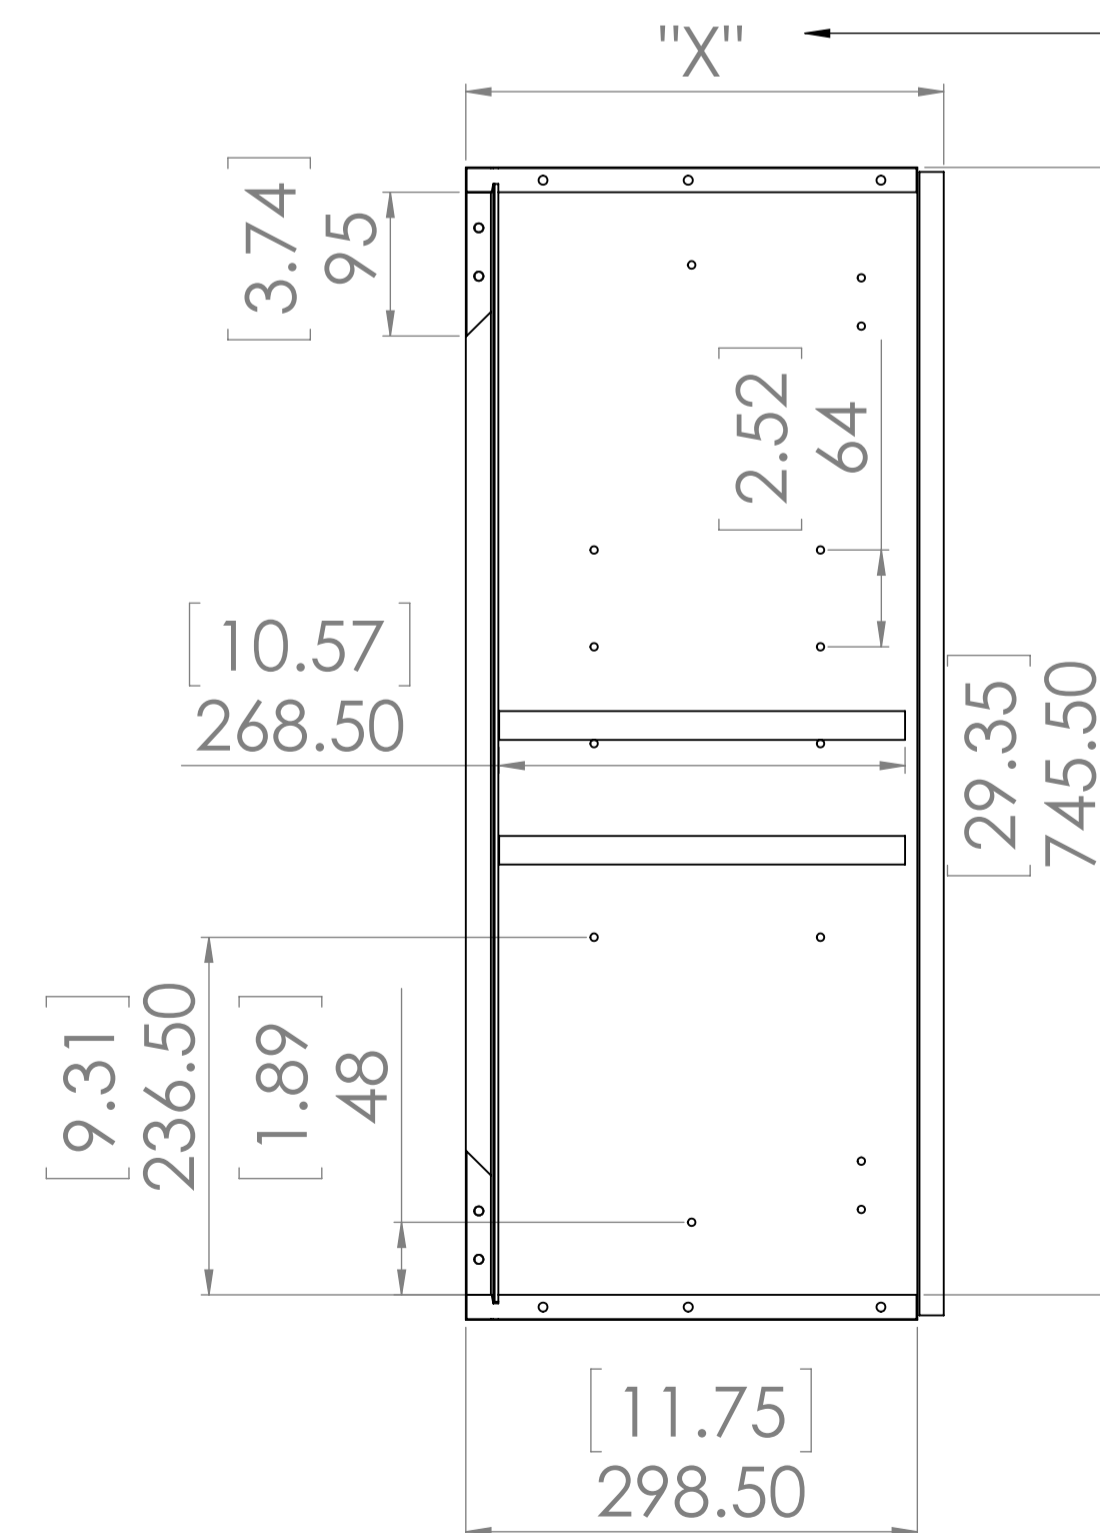

Item ID	Shelf Thickness [in] mm	Shelf Length and Width [in] mm	Depth "X" [in] mm
BT1830W-BT	[.75] 19	L:[10.57] 268.5 W:[16.57] 421	[12.59] 320
BT1830W-WH	[.75] 19		[12.44] 316
CM1830W-DK	[.75] 19		[12.59] 320
CM1830W-WH	[.59] 15		[12.44] 316
EH1830W-GB	[.75] 19		[12.59] 320
BT1830W-RC	[.75] 19		[12.59] 320
CM1830W-KG	[.75] 19		[12.44] 316

Description					
Kitchens - Wall Cabinet 18					
REV	ECO#	Description	REV'D BY DATE	CHK'D BY DATE	APRV'D BY DATE
2		New model added	11/09/17	11/09/17	11/09/17

	NAME	SIGNATURE	DATE	MATERIAL:
DRAWN	R. Rubio		11/09/17	Plywood CM-WH.
CHK'D	R. Rubio		11/09/17	Particle Board the
APPV'D	R. Rubio		11/09/17	other Cabinets.
MFG	R. Rubio		11/09/17	

UNLESS OTHERWISE SPECIFIED
DIMENSIONS ARE IN mm. AND [INCHES]
TOLERANCES ARE +/- 1[0.039]
SCALE:1:5

Wood Crafters

Wall Cabinet 18in

SCALE:1:5 SHEET 1 OF 1