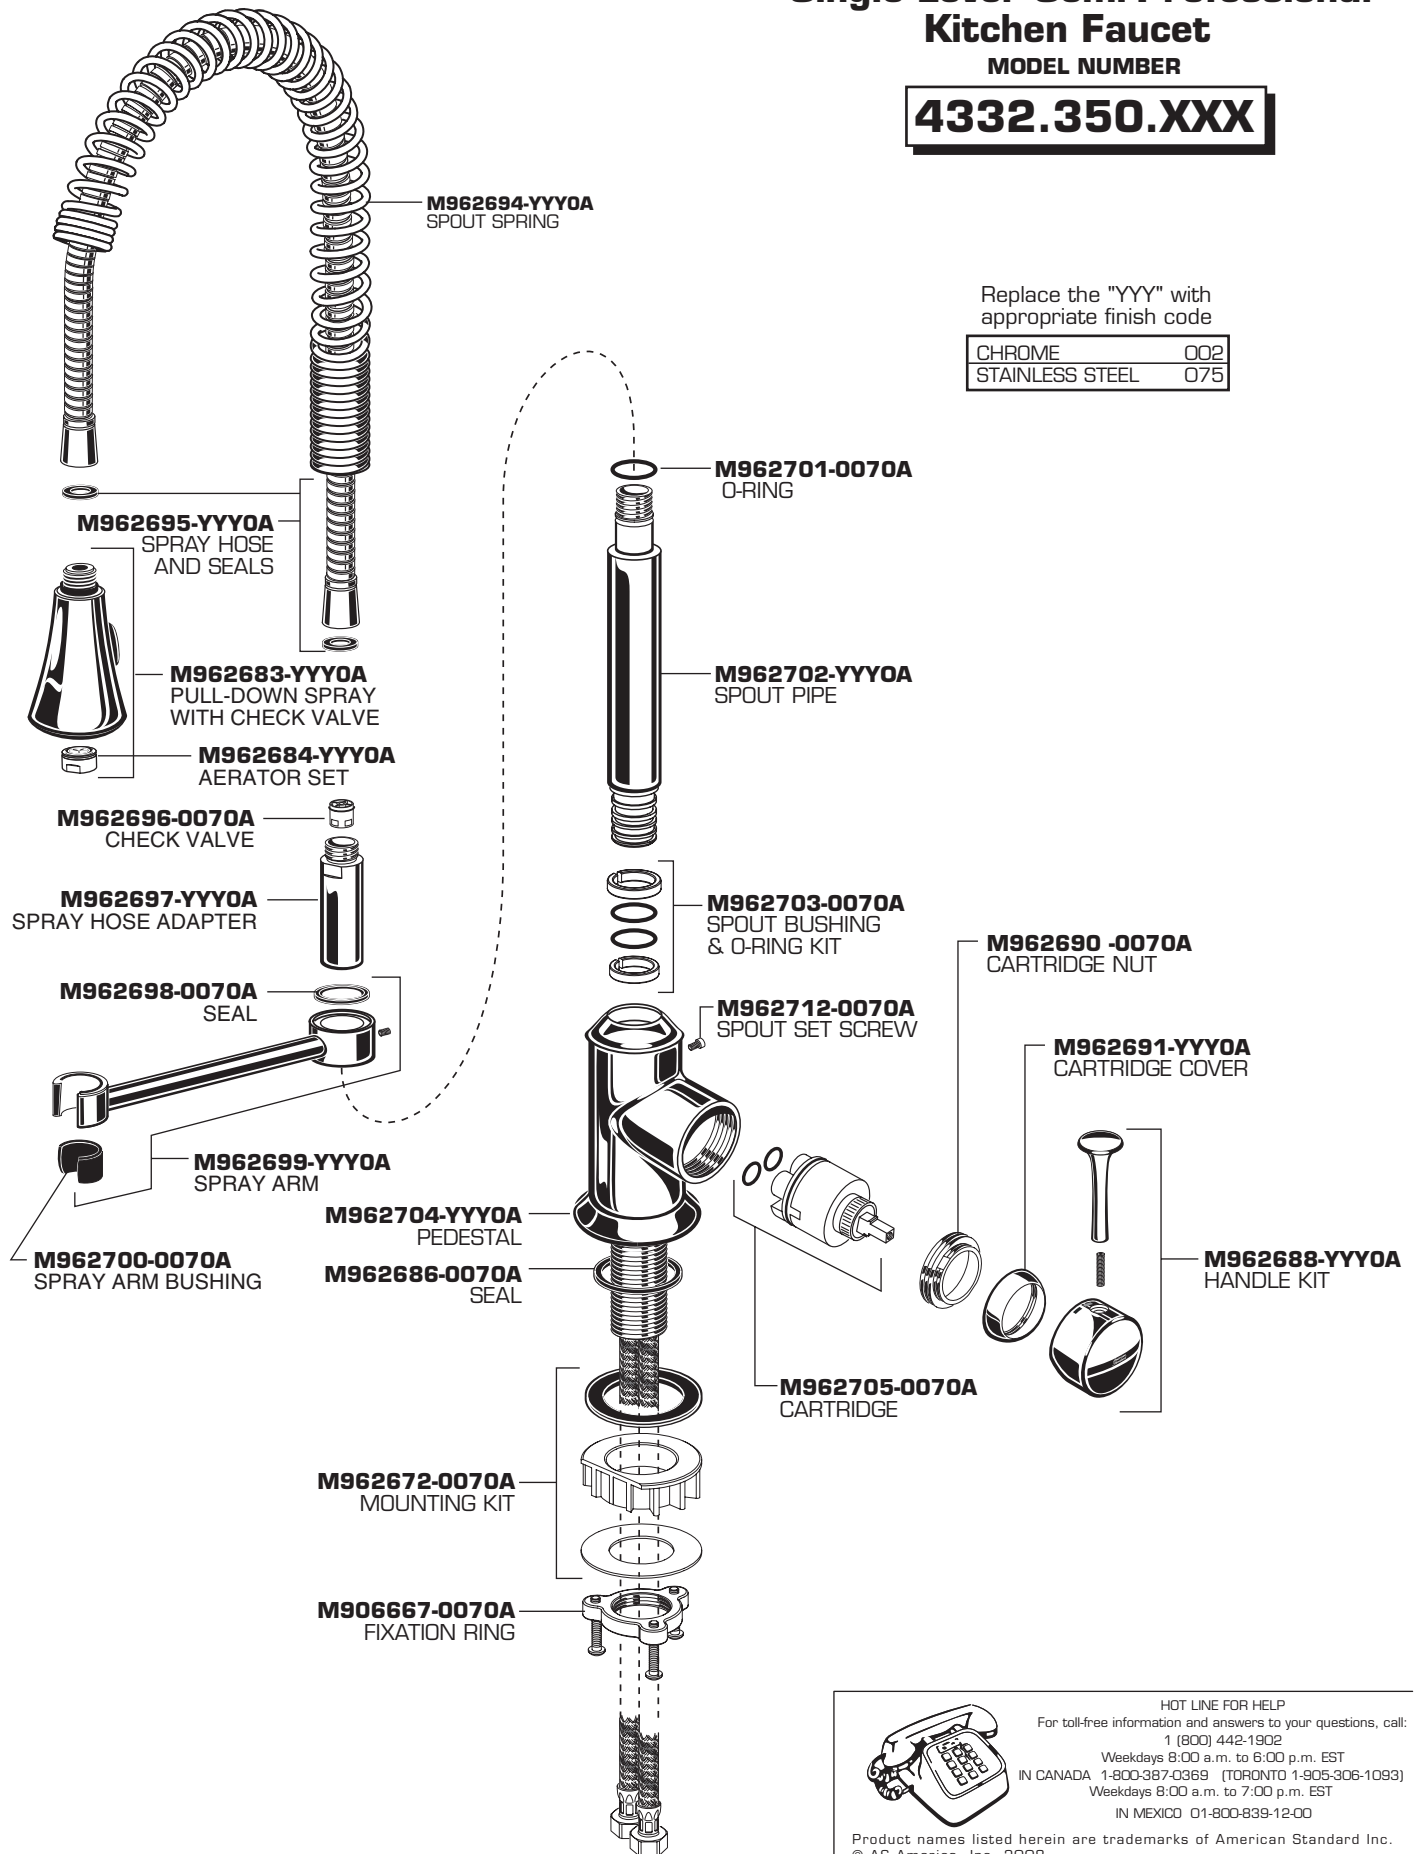

American Standard

PEKOE
Single Lever Semi-Professional
Kitchen Faucet

MODEL NUMBER

4332.350.XXX

Replace the "YYY" with appropriate finish code

CHROME	002
STAINLESS STEEL	075

HOT LINE FOR HELP
 For toll-free information and answers to your questions, call:
 1 (800) 442-1902
 Weekdays 8:00 a.m. to 6:00 p.m. EST
 IN CANADA 1-800-387-0369 (TORONTO 1-905-306-1093)
 Weekdays 8:00 a.m. to 7:00 p.m. EST
 IN MEXICO 01-800-839-12-00