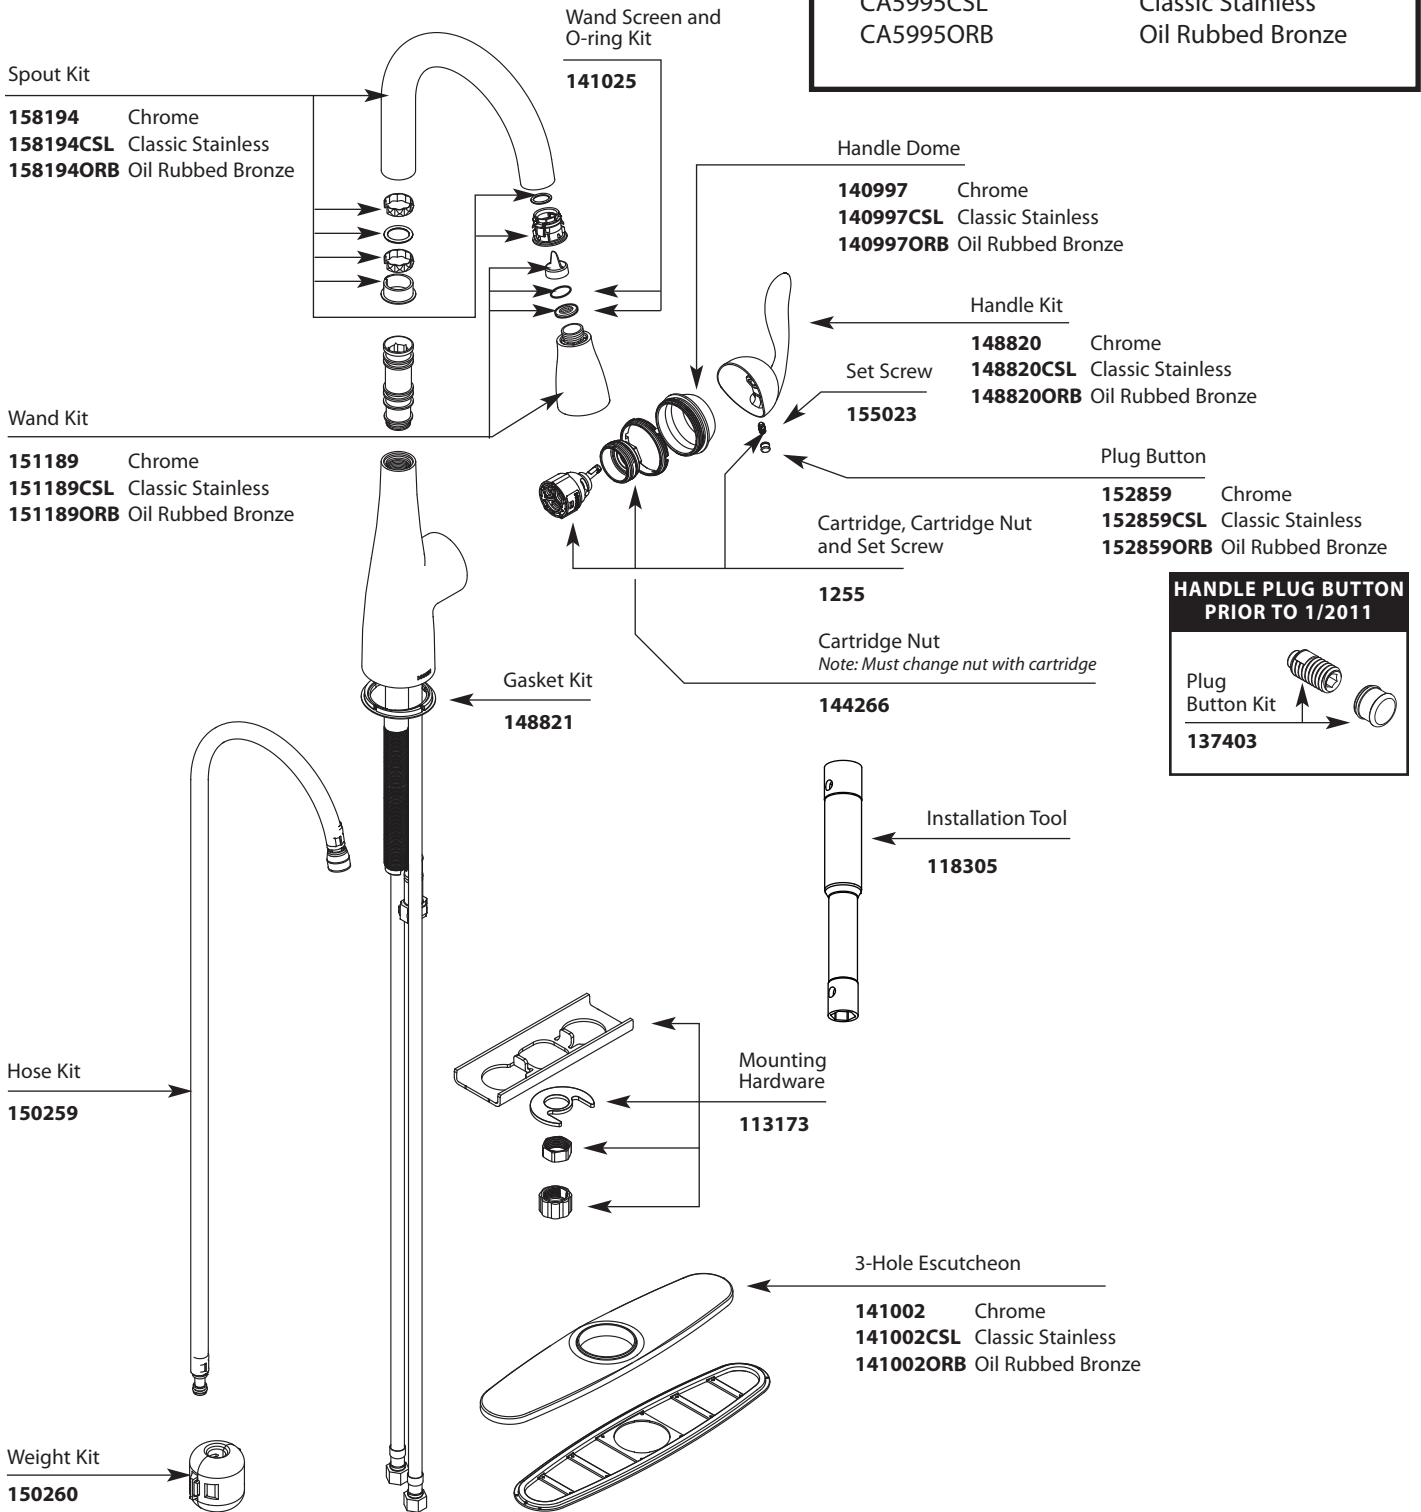

Cartridge, Cartridge Nut and Set Screw

1255

Cartridge Nut

Note: Must change nut with cartridge

144266

Gasket Kit

148821

**HANDLE PLUG BUTTON
PRIOR TO 1/2011**

Plug Button Kit
137403

**HOSE/HOSE WEIGHT
PRIOR TO 6/2011**

Hose Kit
131381

Weight Kit
125989

Installation Tool

118305

Mounting Hardware

113173

3-Hole Escutcheon

- 141002** Chrome
- 141002CSL** Classic Stainless
- 141002ORB** Oil Rubbed Bronze
- 141002BL** Matte Black
- 141002SRS** Spot Resist Stainless

Hose Kit

150259

Weight Kit

150260

Buy it for looks. Buy it for life.®

Illustrated Parts

■ Order by Part Number

ARBOR™
Single-Handle Pulldown Prep/Bar Faucet

| MODELS | FINISH |
|---------------|-------------------|
| CA5995 | Chrome |
| CA5995CSL | Classic Stainless |
| CA5995ORB | Oil Rubbed Bronze |