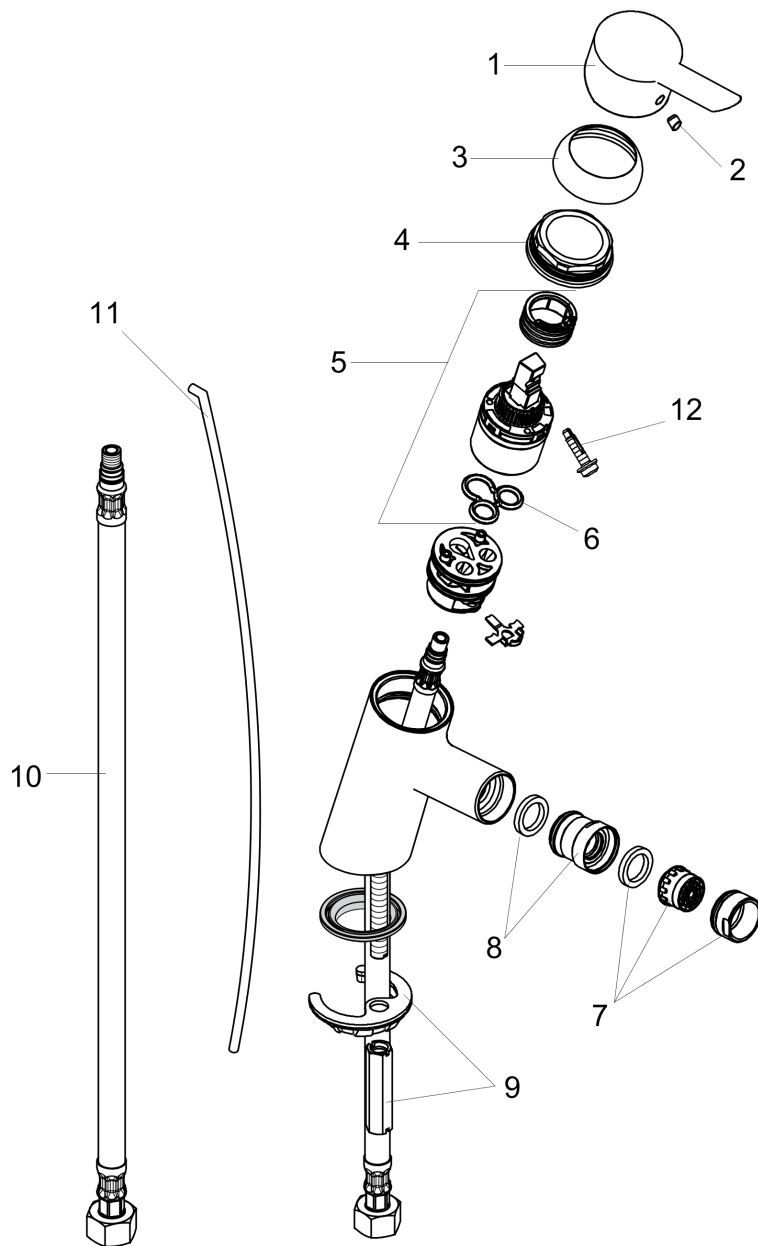

#### Scale drawing

### Focus S Single-Hole Bidet Faucet

Finishes : **Chrome**    Part no. : **31721001**

#### Exploded drawing

Year of production: **01/07 - 12/16**

#### Spare parts list

Year of production: **01/07 - 12/16**

Pos.	Description	Part no.	Price	PU
1	handle	32096000	-	1
2	screw cover	96338000	-	1
3	flange	97406000	-	1
4	nut	97209000	-	1
5	cartridge, assy	92730000	-	1
6	seal	95008000	-	1
7	aerator M24x1 (7 l/min)	13912000	-	1
8	ball joint	92036000	-	1
9	fixing set	96016000	-	1
10	connection hose 18½" M8x0,75 3/8"	96321001	-	1
11	pull rod	96657000	-	1
12	locking screw for handle	96059000	-	1
a	pop up waste	88509000	-	1