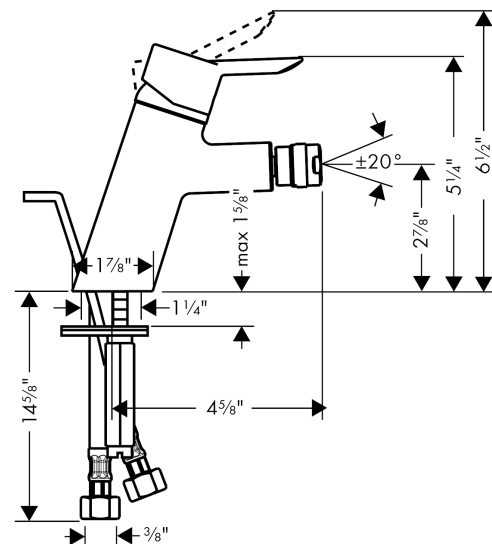

Scale drawing