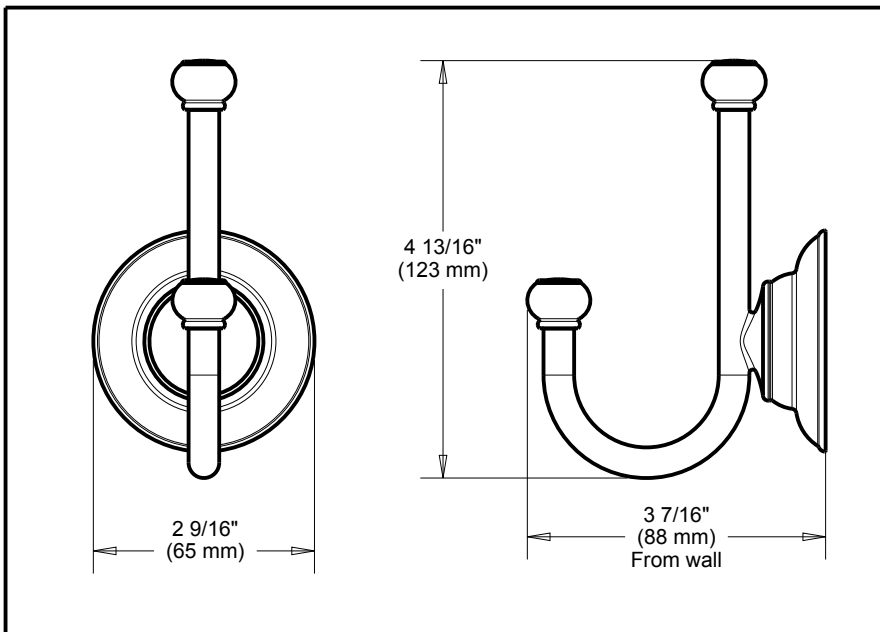

DELTA[®]

ACCESSORIES

- Porter™ Bath Collection
- Robe Hook

Submitted Model No.: _____

Specific Features: _____

STANDARD SPECIFICATIONS:

- Wood blocking is preferable behind all wall surfaces. If wood blocking is not available, the following fasteners are suggested: Tile/Masonry-Plastic or lead Anchors Plaster/drywall-Toggle bolts.
- Mounting hardware and mounting template included with product.