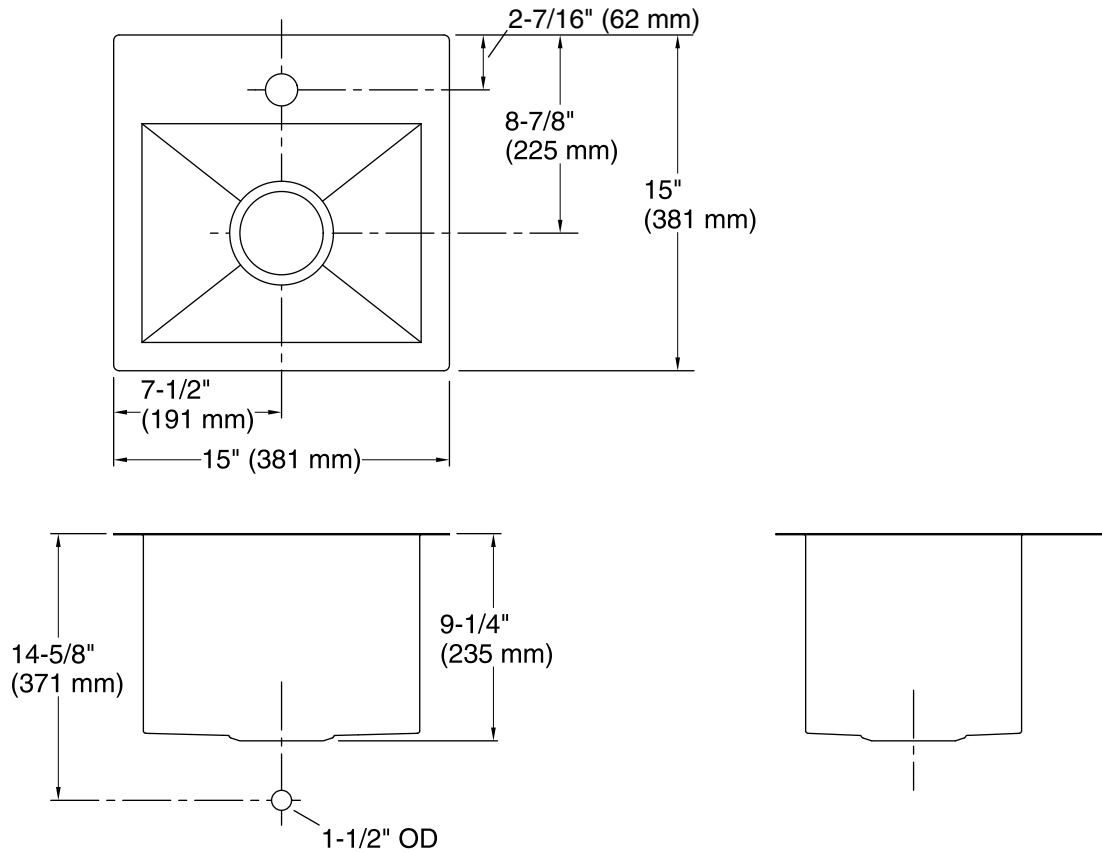

Lyric™
Top-/Under-Mount Bar Sink
K-RH20908-1

Features

- 18-inch minimum base cabinet width.
- 18-gauge stainless steel.
- Top-mount or under-mount.
- Single bowl.
- 9-inch depth.
- 1 faucet hole.
- 15" (381 mm) x 15" (381 mm).
- Strainer not included.

Technical Information

All product dimensions are nominal.

Installation: Under-mount, Top-mount

Bowl area (Only): Length: 12-1/4" (311 mm)
 Width: 9-9/16" (243 mm)
 Bowl depth: 9" (228 mm)
 Water depth: 9" (228 mm)

Number of deck holes: 1

Template: 1161548-7 , required, included

Notes

Install this product according to the installation instructions.

NOTICE: Countertop manufacturer or cutter must use the current product template available at www.kohler.com, or by calling 1-800-4KOHLER. Kohler Co. is not responsible for cutout errors when the incorrect cutout template is used.