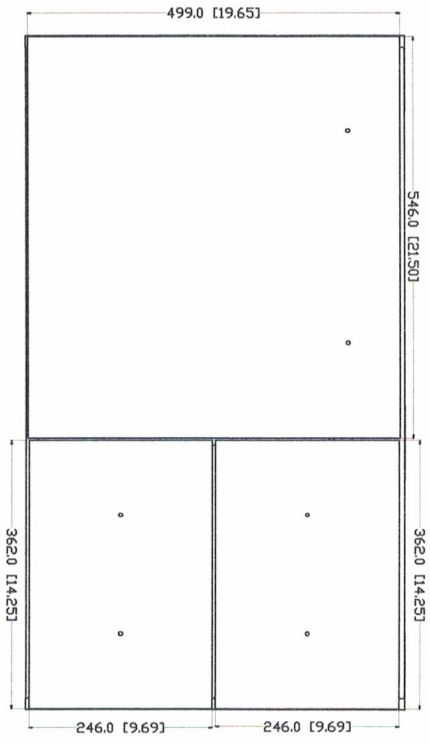

Back Side View

Upper Side View

Left Side View

REV	ECOH	DESCRIPTION	APPROV. BY
0		Released	Nov 3, 2015

Front Side View

Right Side View

PROPRIETARY AND CONFIDENTIAL
 THE INFORMATION CONTAINED IN THIS DRAWING IS THE
 SOLE PROPERTY OF WOODCRAFTERS HOME PRODUCTS
 LLC. ANY REPRODUCTION IN PART OR AS A WHOLE
 WITHOUT THE WRITTEN PERMISSION OF WOODCRAFTERS
 HOME PRODUCTS LLC IS PROHIBITED.

UNLESS OTHERWISE SPECIFIED
 DIMENSIONS ARE IN mm
 (and/or inches)
 AND TOLERANCES ARE
 +/- 1 (0.04)

DRAWN BY	Carlos Reyes
CHECKED BY	Carlos Reyes
APPROVED BY	Carlos Reyes
DATE	

TITLE	LP36P2-WD
DESIGNER	LARISSA
MATERIAL	White Washed Oak
SCALE	1:1
REV	0

ID	Description	Technology	Status
595426	Vtop Oslo 36.5x18.75 White	Solid White	Approved for production

Rev #	Approved by	Change
0	R. Rubio	Released

NOTE: MAX. WARPAGE
TOLERANCE 1/8"

PROPRIETARY AND CONFIDENTIAL
THE INFORMATION CONTAINED IN THIS DRAWING IS THE
SOLE PROPERTY OF WOODCRAFTERS. ANY
REPRODUCTION IN PART OR AS A WHOLE WITHOUT THE
WRITTEN PERMISSION OF WOODCRAFTERS IS PROHIBITED.

UNLESS OTHERWISE SPECIFIED
DIMENSIONS ARE IN MM,
AND INCHES
TOLERANCES ARE
+0.125 (1/8) / -0.125 (-1/8)

DESIGN	CHECKED	ENG APPR	W/C APPR	NAME	DATE
R. Rubio	R. Rubio	R. Rubio	C. Leal		11/01/16
					11/01/16
					11/01/16