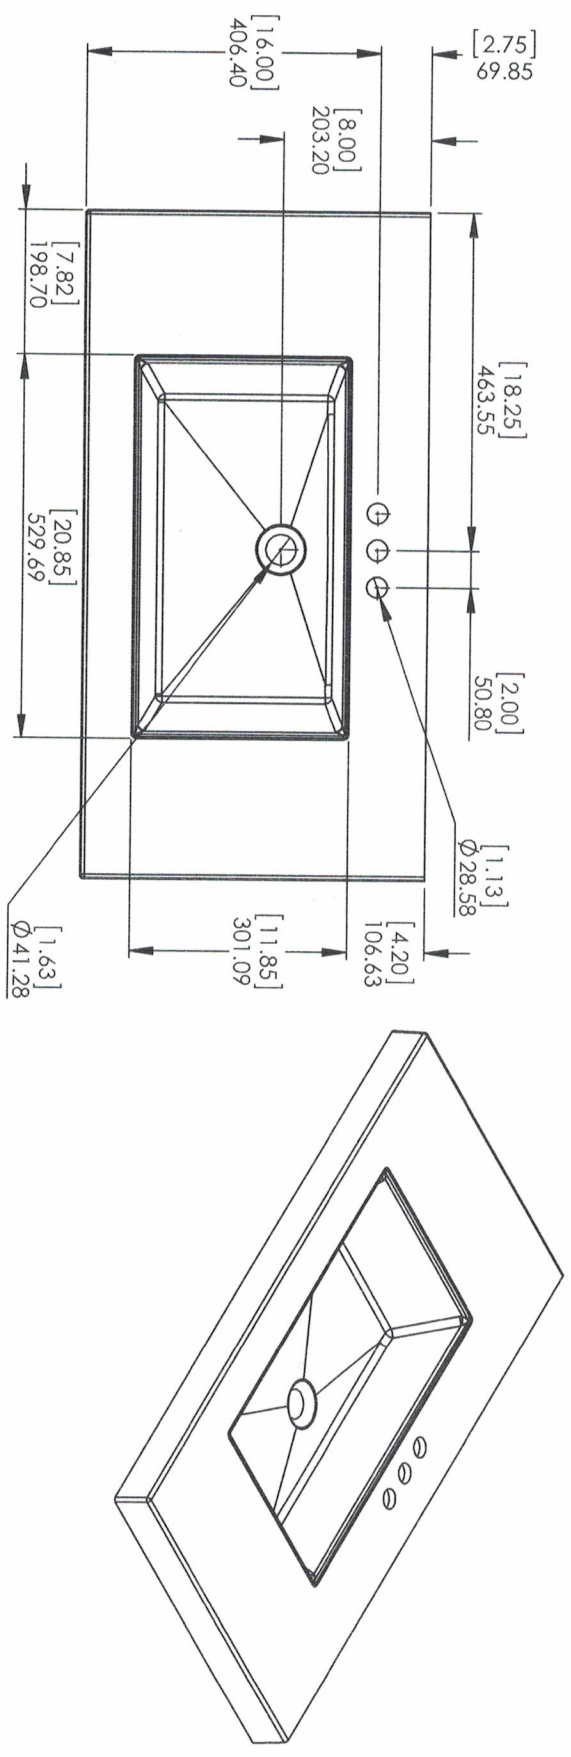

Back Side View

Upper Side View

Left Side View

REV	ECOH	DESCRIPTION	APPROV. BY
0		Released	Nov 3, 2015

Front Side View

Right Side View

PROPRIETARY AND CONFIDENTIAL
 THE INFORMATION CONTAINED IN THIS DRAWING IS THE
 SOLE PROPERTY OF WOODCRAFTERS HOME PRODUCTS
 LLC. ANY REPRODUCTION IN PART OR AS A WHOLE
 WITHOUT THE WRITTEN PERMISSION OF WOODCRAFTERS
 HOME PRODUCTS LLC IS PROHIBITED.

UNLESS OTHERWISE SPECIFIED
 DIMENSIONS ARE IN mm
 (and/or inches)
 AND TOLERANCES ARE
 +/- 1 (0.04)

DRAWN BY	Carlos Reyes
CHECKED BY	Carlos Reyes
APPROVED BY	Carlos Reyes
DATE	

TITLE	LP36P2-WD
DESIGNER	LARISSA
MATERIAL	White Washed Oak
SCALE	1:1
REV	0

ID	Description	Technology	Status
595426	Vtop Oslo 36.5x18.75 White	Solid White	Approved for production

Rev #	Approved by	Change
0	R. Rubio	Released

NOTE: MAX. WARPAGE
TOLERANCE 1/8"

PROPRIETARY AND CONFIDENTIAL
THE INFORMATION CONTAINED IN THIS DRAWING IS THE
SOLE PROPERTY OF WOODCRAFTERS. ANY
REPRODUCTION IN PART OR AS A WHOLE WITHOUT THE
WRITTEN PERMISSION OF WOODCRAFTERS IS PROHIBITED.

Wood Crafters
SHEET 1 OF 1
REV 0
Vtop Oslo 36.5x18.75 4th