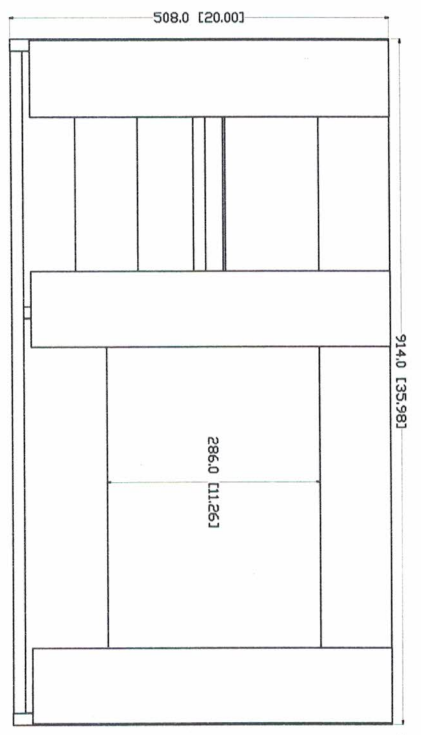

Back Side View