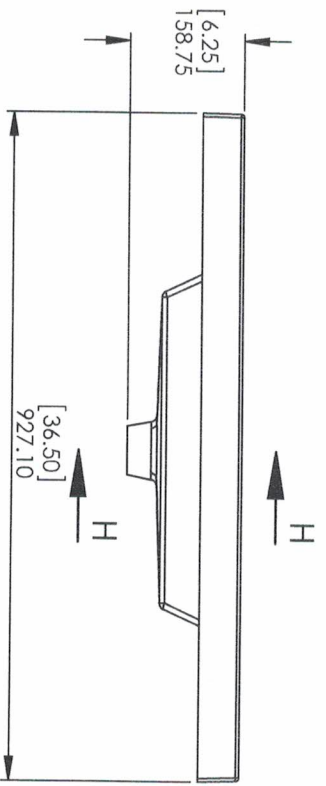

UNLESS OTHERWISE SPECIFIED
 DIMENSIONS ARE IN mm
 (and/or inches)
 AND TOLERANCES ARE
 +/- 1 (0.04)

DRAWN BY	Carlos Reyes
CHECKED BY	Carlos Reyes
APPROVED BY	Carlos Reyes
DATE	

TITLE	LP36P2-WD
DESIGNER	LARISSA
MATERIAL	White Washed Oak
SCALE	1:1
REV	0

ID	Description	Technology	Status
595426	Vtop Oslo 36.5x18.75 White	Solid White	Approved for production

Rev #	Approved by	Change
0	R. Rubio	Released

NOTE: MAX. WARPAGE
TOLERANCE 1/8"

PROPRIETARY AND CONFIDENTIAL
THE INFORMATION CONTAINED IN THIS DRAWING IS THE
SOLE PROPERTY OF WOODCRAFTERS. ANY
REPRODUCTION IN PART OR AS A WHOLE WITHOUT THE
WRITTEN PERMISSION OF WOODCRAFTERS IS PROHIBITED.

UNLESS OTHERWISE SPECIFIED
DIMENSIONS ARE IN MM,
AND INCHES
TOLERANCES ARE
+0.125 (1/8) / -0.125 (-1/8)

DESIGN	CHECKED	ENG APPR	W/C APPR	NAME	DATE
R. Rubio	R. Rubio	R. Rubio	C. Leal		11/01/16
					11/01/16
					11/01/16

Wood Crafters
SHEET 1 OF 1
REV 0
Vtop Oslo 36.5x18.75 4th