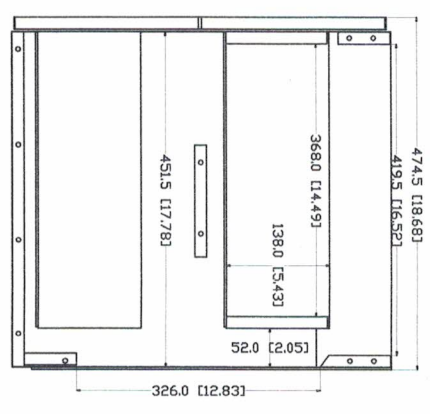

Right Side View

PROPRIETARY AND CONFIDENTIAL
THE INFORMATION CONTAINED IN THIS DRAWING IS THE
SOLE PROPERTY OF WOODCRAFTERS HOME PRODUCTS
LLC. ANY REPRODUCTION IN PART OR AS A WHOLE
WITHOUT THE WRITTEN PERMISSION OF WOODCRAFTERS
HOME PRODUCTS LLC IS PROHIBITED.

UNLESS OTHERWISE SPECIFIED
DIMENSIONS ARE IN mm
(and/or inches)
AND TOLERANCES ARE
+/- 1 (0.04)

DRAWN BY	Carlos Reyes
CHECKED BY	Carlos Reyes
APPROVED BY	Carlos Reyes
DATE	

TITLE	LP36P2-WD
DESIGNER	LARISSA
MATERIAL	White Washed Oak
SCALE	1:1
REV	0