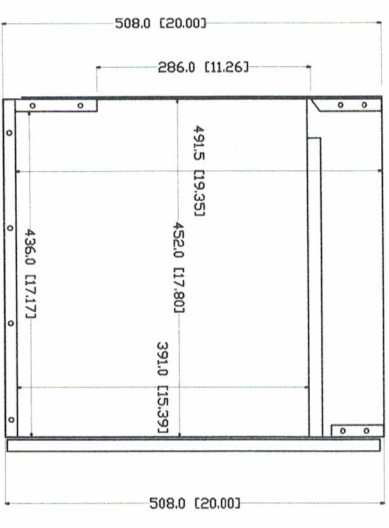

Left Side View