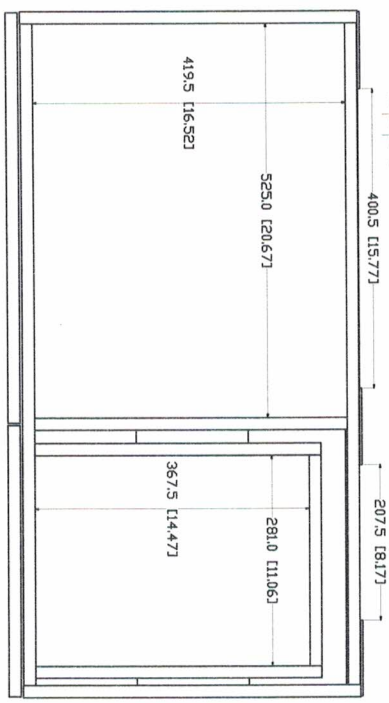

Back Side View

Upper Side View

Left Side View

REV	ECOH	DESCRIPTION	APPROV. BY
0		Released	Nov 3, 2015

Front Side View

Right Side View

PROPRIETARY AND CONFIDENTIAL
 THE INFORMATION CONTAINED IN THIS DRAWING IS THE
 SOLE PROPERTY OF WOODCRAFTERS HOME PRODUCTS
 LLC. ANY REPRODUCTION IN PART OR AS A WHOLE
 WITHOUT THE WRITTEN PERMISSION OF WOODCRAFTERS
 HOME PRODUCTS LLC IS PROHIBITED.

UNLESS OTHERWISE SPECIFIED
 DIMENSIONS ARE IN mm
 (and/or inches)
 AND TOLERANCES ARE
 +/- 1 (0.04)

DRAWN BY	Carlos Reyes
CHECKED BY	Carlos Reyes
APPROVED BY	Carlos Reyes
DATE	

TITLE	LP36P2-WD
DESIGNER	LARISSA
MATERIAL	White Washed Oak
SCALE	1:1
REV	0

ID	Description	Technology	Status
595426	Vtop Oslo 36.5x18.75 White	Solid White	Approved for production

Rev #	Approved by	Change
0	R. Rubio	Released

NOTE: MAX. WARPAGE
TOLERANCE 1/8"

PROPRIETARY AND CONFIDENTIAL
THE INFORMATION CONTAINED IN THIS DRAWING IS THE
SOLE PROPERTY OF WOODCRAFTERS. ANY
REPRODUCTION IN PART OR AS A WHOLE WITHOUT THE
WRITTEN PERMISSION OF WOODCRAFTERS IS PROHIBITED.

UNLESS OTHERWISE SPECIFIED
DIMENSIONS ARE IN MM,
AND INCHES
TOLERANCES ARE
+0.125 (1/8) / -0.125 (-1/8)

DESIGN	CHECKED	ENG APPR	W/C APPR	NAME	DATE
R. Rubio	R. Rubio	R. Rubio	C. Leal		11/01/16
					11/01/16
					11/01/16