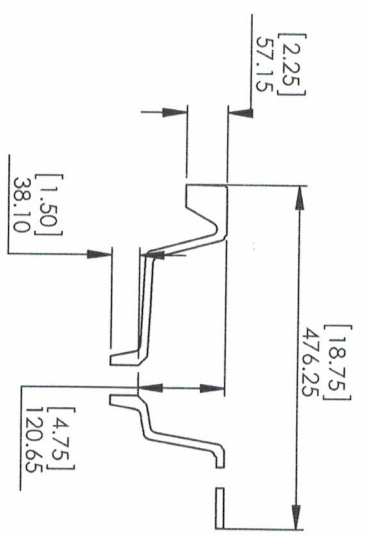

UNLESS OTHERWISE SPECIFIED
 DIMENSIONS ARE IN mm
 (and/or inches)
 AND TOLERANCES ARE
 +/- 1 (0.04)

DRAWN BY	Carlos Reyes
CHECKED BY	Carlos Reyes
APPROVED BY	Carlos Reyes
DATE	

TITLE	LP36P2-WD
DESIGNER	LARISSA
MATERIAL	White Washed Oak
SCALE	1:1
REV	0

ID	Description	Technology	Status
595426	Vtop Oslo 36.5x18.75 White	Solid White	Approved for production

Rev #	Approved by	Change
0	R. Rubio	Released

NOTE: MAX. WARPAGE
TOLERANCE 1/8"

PROPRIETARY AND CONFIDENTIAL
THE INFORMATION CONTAINED IN THIS DRAWING IS THE
SOLE PROPERTY OF WOODCRAFTERS. ANY
REPRODUCTION IN PART OR AS A WHOLE WITHOUT THE
WRITTEN PERMISSION OF WOODCRAFTERS IS PROHIBITED.

UNLESS OTHERWISE SPECIFIED
DIMENSIONS ARE IN MM,
AND INCHES
TOLERANCES ARE
+0.125 (1/8) / -0.125 (-1/8)

DESIGN	CHECKED	ENG APPR	W/C APPR	NAME	DATE
R. Rubio	R. Rubio	R. Rubio	C. Leal		11/01/16
					11/01/16
					11/01/16

Wood Crafters
SHEET 1 OF 1
REV 0
Vtop Oslo 36.5x18.75 4th