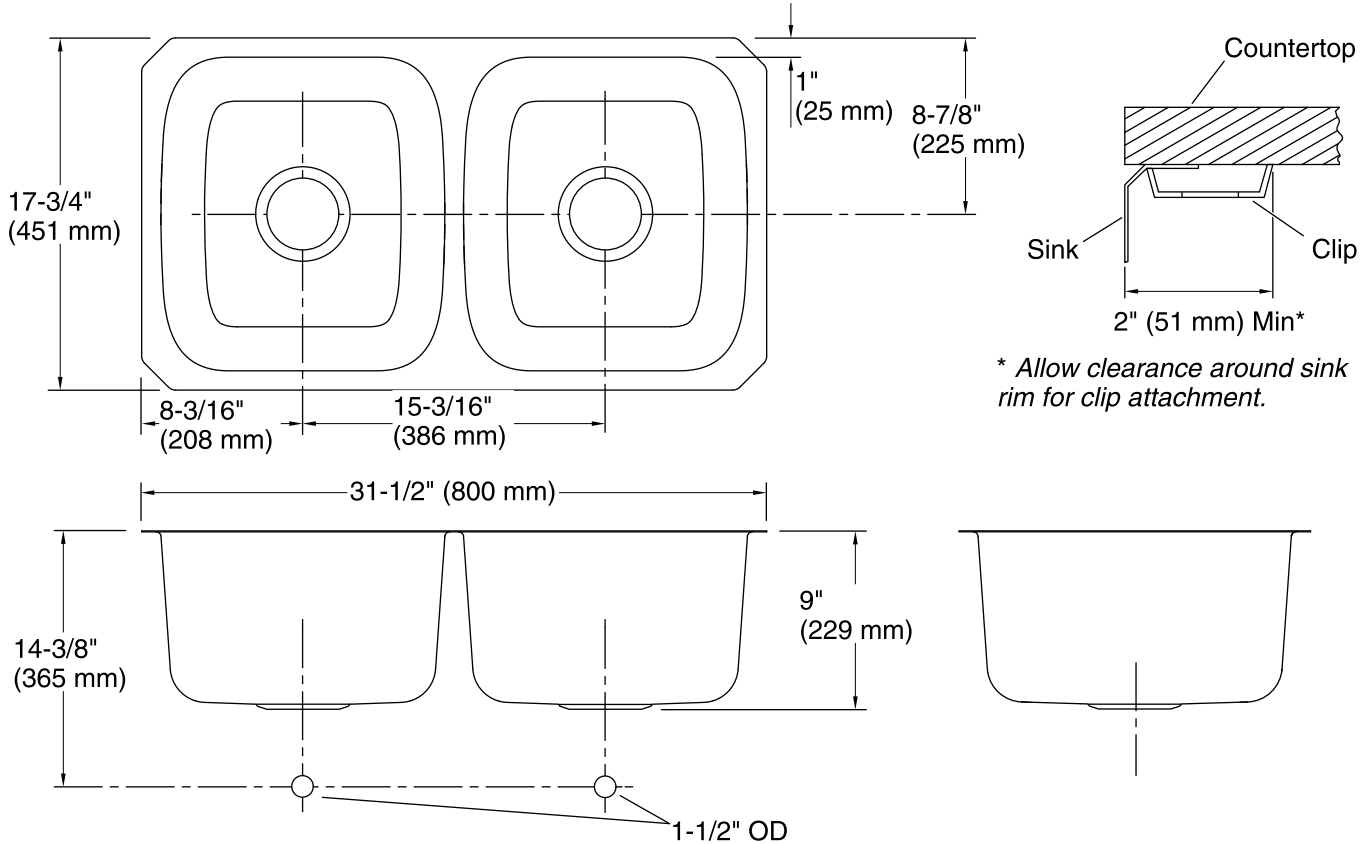

**Ballad™**  
Under-mount Kitchen Sink  
**K-RH20062**

**Features**

- 36-inch minimum base cabinet width.
- Double equal bowls.
- 9" depth provides generous workspace.
- No faucet holes.
- SilentShield® sound-absorption technology offers quieter performance.
- 31-1/2" (800 mm) x 17-3/4" (451 mm)
- Includes installation hardware.

**Material**

- 18-gauge stainless steel.

**Installation**

- Under-mount

**Codes/Standards**

ASME A112.19.3/CSA B45.4

**Lifetime Limited Warranty for  
KOHLER® Stainless Steel Sinks**

See website for detailed warranty information.

### Technical Information

All product dimensions are nominal.

Installation:	Under-mount
Bowl area (Left):	Length: 14-3/16" (361 mm) Width: 15-11/16" (399 mm) Bowl depth: 8-11/16" (221 mm) Water depth: 8-11/16" (221 mm)
Bowl area (Right):	Length: 14-3/16" (361 mm) Width: 15-11/16" (399 mm) Bowl depth: 8-11/16" (221 mm) Water depth: 8-11/16" (221 mm)
Drain hole:	3-5/8" (92 mm)
Template:	1016732-7, required, included