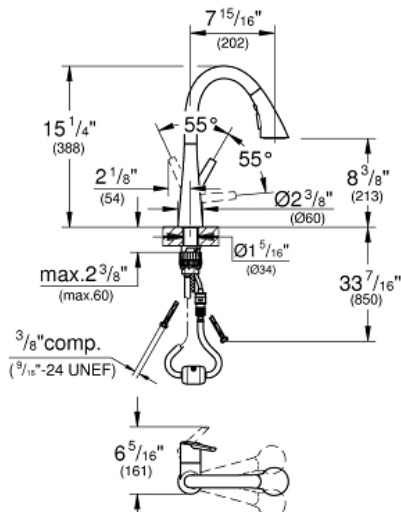

LADYLUX
Single-Handle Kitchen Faucet
MODEL # 30368002

Pure Freude
an Wasser

GROHE

Product Description:
LADYLUX
Single-Handle Kitchen Faucet

Standard Specification:

- For bar sinks
- Single hole installation
- **GROHE StarLight** chrome finish
- **GROHE SilkMove** 1.4" (35 mm) ceramic cartridge
- GROHE Magnetic Docking guarantees easy retraction and smooth docking of the spray head back to the starting position
- Pull-out spray with 3 spray types
- Diverter: Laminar spray/SpeedClean shower jet/GROHE Blade spray (reduced water consumption by up to 70% and even stronger spray performance)
- Stop function - pause button to stop the water flow
- Automatic return to laminar spray
- Adjustable flow rate limiter
- Swivel Spout
- Check valve included to prevent backflow
- Stainless steel flex lines
- Quick installation system
- 1.75 gpm

Applicable Codes & Standards:

- Energy Policy Act of 1992
- NSF 61
- ASME A112.18.1/CSA B125.1
- US Federal and State material regulations
- MASS

Color:

- 30368002 StarLight Chrome