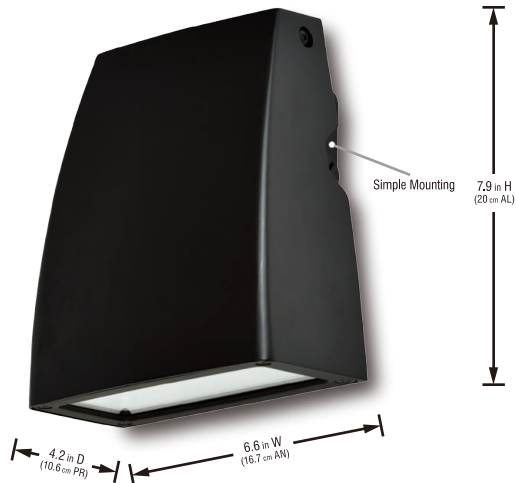

PRODUCT SPECIFICATIONS

LED OUTDOOR WALL & SECURITY LIGHTING

DW10235BK-C
SKU# 1003934466

ADVANTAGES

- 200 Watt Equivalent
- 50,000 Hours of Continuous Use
- 3 Year Warranty
- Durable All-weather Construction
- Non-motion Security Light
- 80 CRI Provides High Color Quality
- Dusk to Dawn
- Multi-Volt
- Black
- Wall Mount Only
- Adjustable Lamp Head-Pivot up to 90°

SPECIFICATIONS

Model Number	DW10235BK-C
SKU	1003934466
OSMID	307505234
Power	35 W
AC Voltage, Frequency	100-277 V, 60 Hz
Color Temp (nom.)	4000K
Operation Temp	-22°F ~ 90°F
CRI	80
Lumen Output (min.)	3200 lm
Lifetime Rating	50000Hrs
Efficacy	91.43 lm/watt

PACKAGING

Weight (±0.5 lb)	2.87 lbs
Size (L x W x H) (±0.1 in)	6.6in x 4.5in x 7.9in
Box Dimensions	9.96in x 8.78in x 6.69in
Gross Weight	3.3 lbs
UPC	899089005002

Estimated Energy Cost
\$4.21*
per year

INTEGRATED LED TECHNOLOGY Maintenance-Free, Light Shines Brighter** & Lasts Up To 45 Years*
NO BULBS REQUIRED

INCLUDED IN BOX

- LED WALL LIGHT (1)
- MOUNTING HARDWARE (1)
- INSTRUCTION MANUAL (1)

APPLICATIONS

Suitable for Wet Location