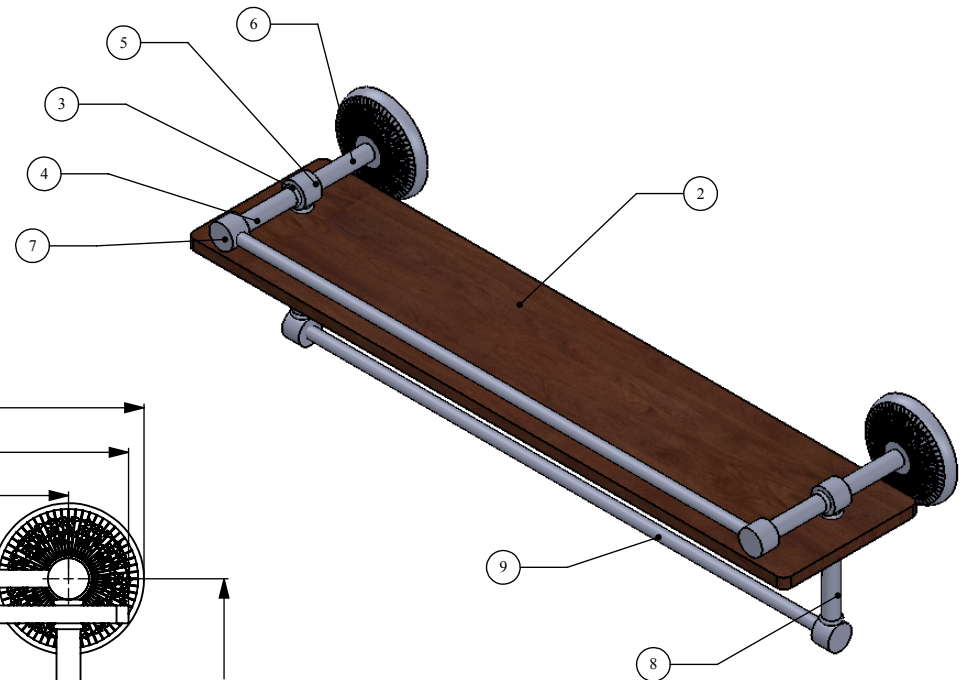

ITEM NO.	PART NUMBER	DESCRIPTION	QTY.
1	BPMC	Back Plate	2
2	IRWRT-22	IPE SHELF	1
3	CRRD-12	Connector	10
4	TU12-1.8	Tube-12, L=1.8	2
5	MR-TILT-FITT	HUB-CON	2
6	TU12-2	Tube-12, L=2	2
7	HBT TT-78	Hub	4
8	TU12-3	Tube-12, L=3	2
9	TU38-19.5	TUBE -38,L=19.5	2

UNLESS OTHERWISE STATED

.X	±.3mm
.XX	±.15mm
.XXX	±.008mm

COPYRIGHT © Allied Brass 2016

DRAWN	2/5/2017	I.M
CHECKED	2/5/2017	P.D
APPROVED	2/5/2017	R.A

MATERIAL: BRASS  
 DESCRIPTION: Monte Carlo Collection IPE Ironwood Shelf with Gallery Rail and Towel Bar

FINISH	TBD
QUANTITY	TBD
DRAWING No.	REV
MC1TB22GALIRW	0
SCALE	1:4 SHEET: 01 A4