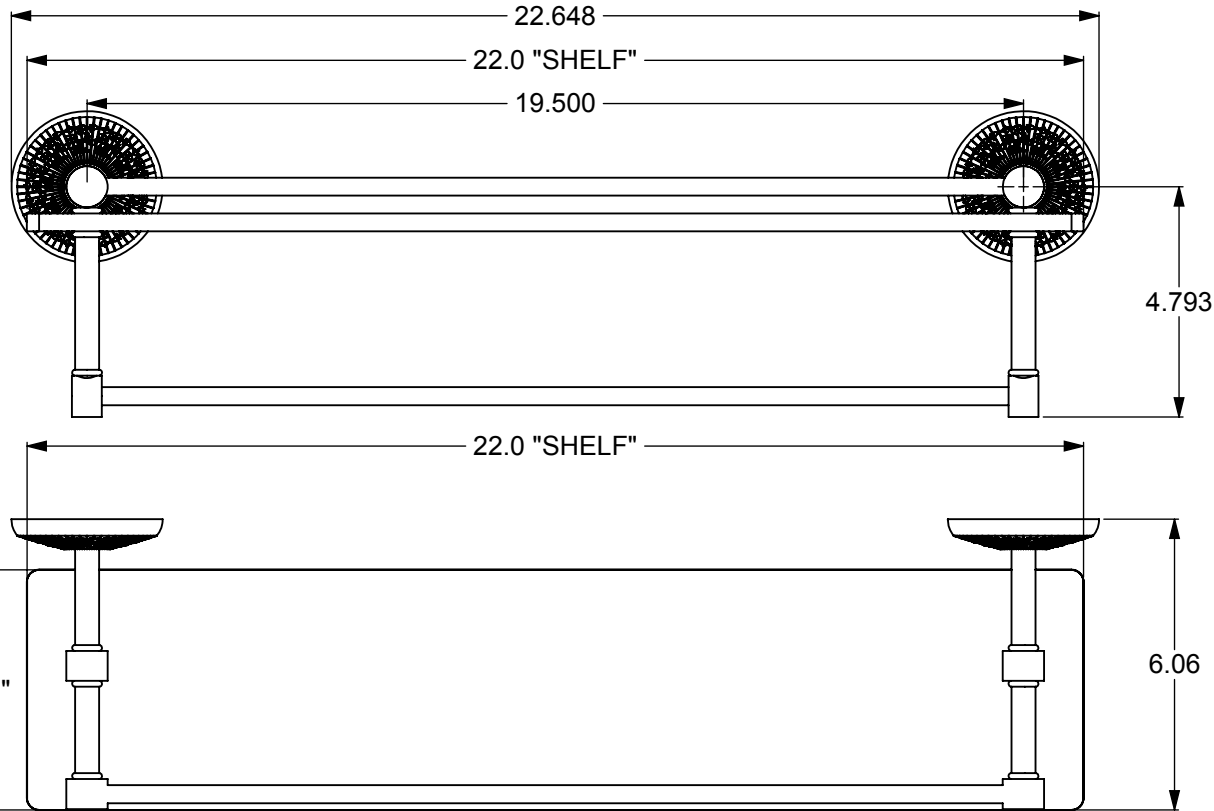

ITEM NO.	PART NUMBER	DESCRIPTION	QTY.
1	BPMC	Back Plate	2
2	IRWRT-22	IPE SHELF	1
3	CRRD-12	Connector	10
4	TU12-1.8	Tube-12, L=1.8	2
5	MR-TILT-FITT	HUB-CON	2
6	TU12-2	Tube-12, L=2	2
7	HBT TT-78	Hub	4
8	TU12-3	Tube-12, L=3	2
9	TU38-19.5	TUBE -38,L=19.5	2

UNLESS OTHERWISE STATED

.X	±.3mm
.XX	±.15mm
.XXX	±.008mm

COPYRIGHT © Allied Brass 2016

DRAWN	2/5/2017	I.M
CHECKED	2/5/2017	P.D
APPROVED	2/5/2017	R.A

MATERIAL: BRASS  
 DESCRIPTION: Monte Carlo Collection IPE Ironwood Shelf with Gallery Rail and Towel Bar

FINISH	TBD
QUANTITY	TBD
DRAWING No.	REV
MC1TB22GALIRW	0
SCALE	1:4 SHEET: 01 A4