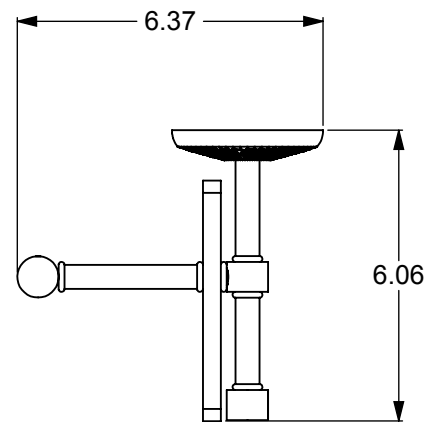

ITEM NO.	PART NUMBER	DESCRIPTION	QTY.
1	BPMC	Back Plate	2
2	IRWRT-22	IPE SHELF	1
3	CRRD-12	Connector	10
4	TU12-1.8	Tube-12, L=1.8	2
5	MR-TILT-FITT	HUB-CON	2
6	TU12-2	Tube-12, L=2	2
7	HBT TT-78	Hub	4
8	TU12-3	Tube-12, L=3	2
9	TU38-19.5	TUBE -38,L=19.5	2

UNLESS OTHERWISE STATED

.X	±.3mm
.XX	±.15mm
.XXX	±.008mm

COPYRIGHT © Allied Brass 2016

DRAWN	2/5/2017	I.M
CHECKED	2/5/2017	P.D
APPROVED	2/5/2017	R.A

MATERIAL: BRASS  
 DESCRIPTION: Monte Carlo Collection IPE Ironwood Shelf with Gallery Rail and Towel Bar

FINISH	TBD
QUANTITY	TBD
DRAWING No.	REV
MC1TB22GALIRW	0
SCALE	1:4 SHEET: 01 A4