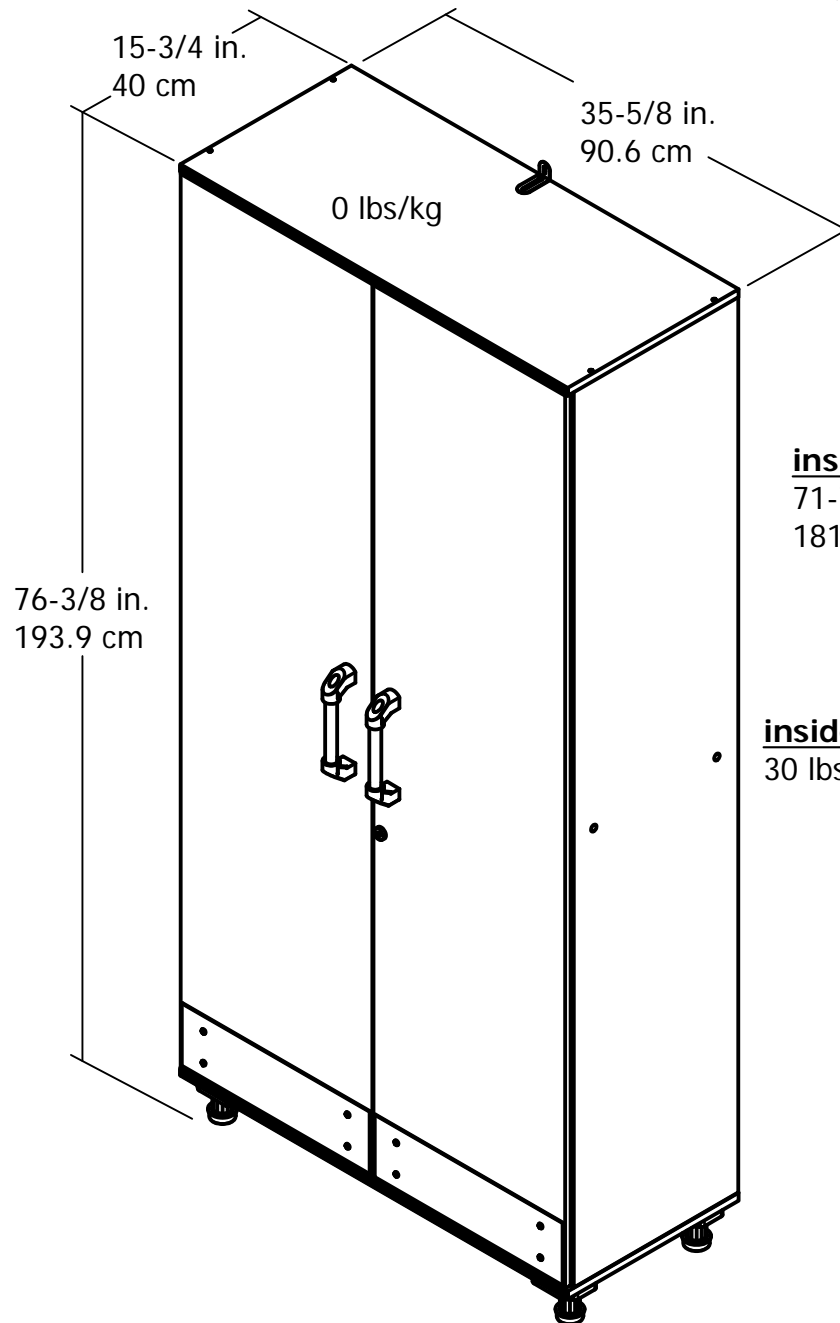

Weight:
115 lbs (52.2 kg)

inside dimensions:

71-7/16" H x 34-9/16" W x 15-3/16" D
181,4cm H x 87,8cm W x 38,5cm D

inside shelves:

30 lbs / 13.6 kg each