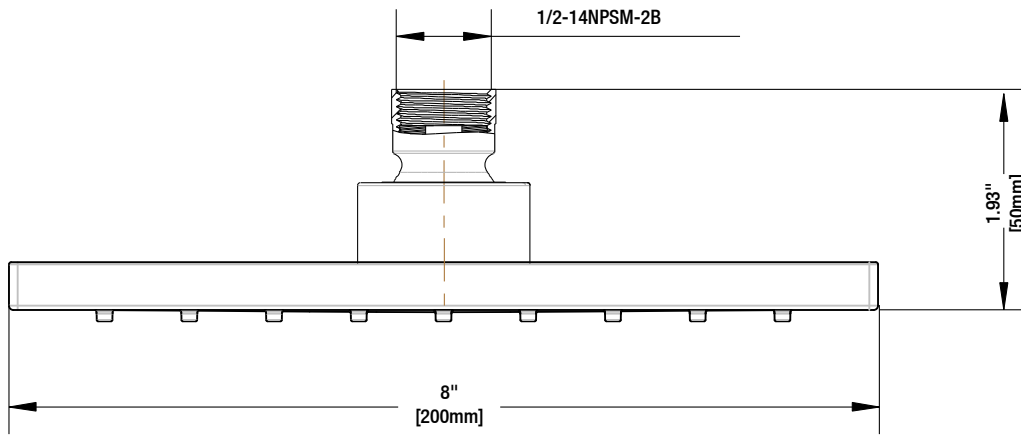

Specifications

ABS Single Function Square Showerhead

MODEL	Store SKU #	FINISH
56081-X401	1001811563	Chrome
HD56081-X404	1002313400	Brushed Nickel PVD

FEATURES

- 8" ABS Single Function Square Showerhead
- Water Generated Engine
- 1/2-14NPSM Connection
- 1.8 GPM Flow Rate
- Easy Installation

CODE COMPLIANCE

- IAPMO Certified: ASME A112.18.1/CSA B125.1
- EPA Watersense Certified

WARRANTY

- Limited Lifetime Warranty

INSTALLATION DIMENSIONS

Glacier Bay reserves the right to make changes in specifications and materials and to change and discontinue models, both without the notice or obligation. Dimensions are for reference only.