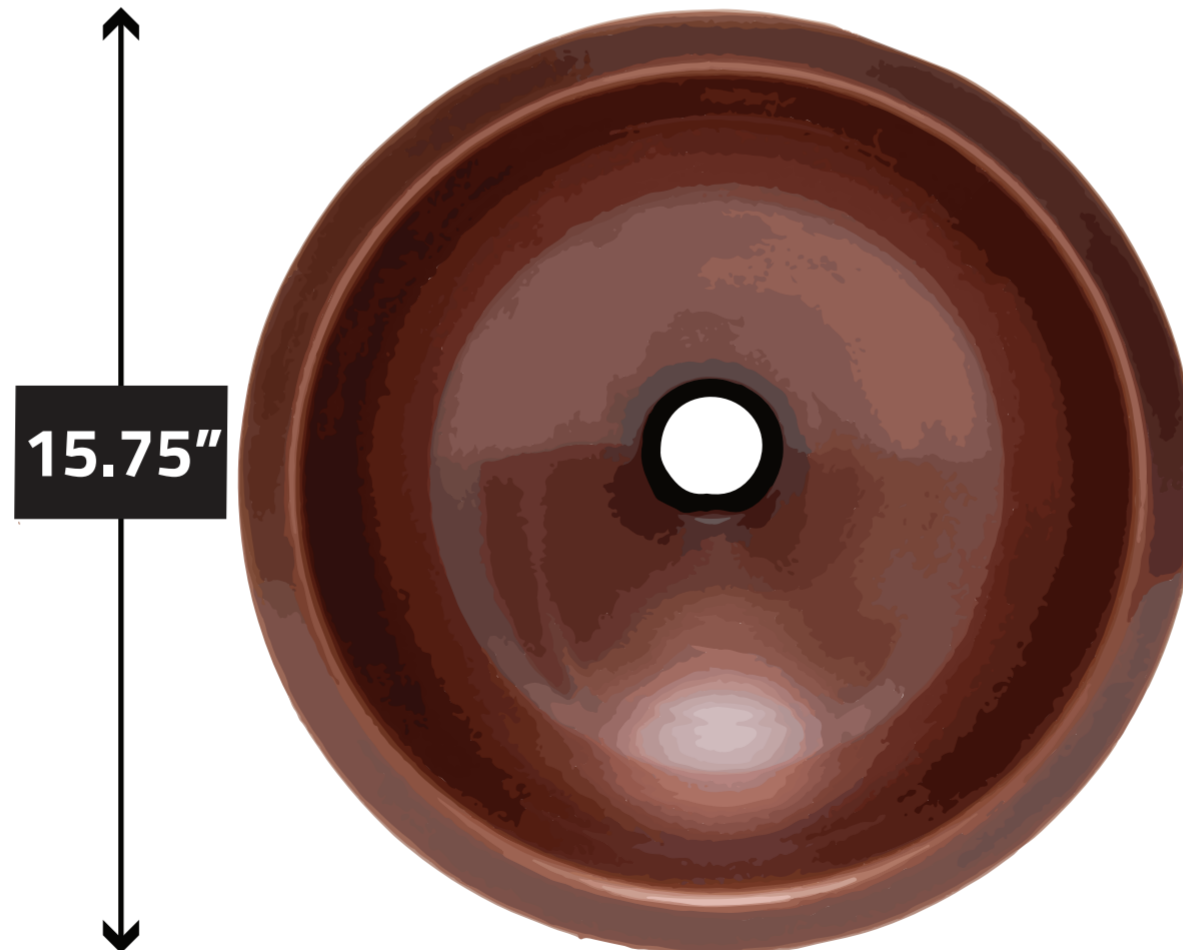

LS-AZ340

VESSEL BATHROOM SINK

NOTE:
Every unit in this series is handmade by a skilled artisan. As a result, color, texture and size will vary slightly with each unit. The measurements displayed should be taken as an approximation of the finished product.