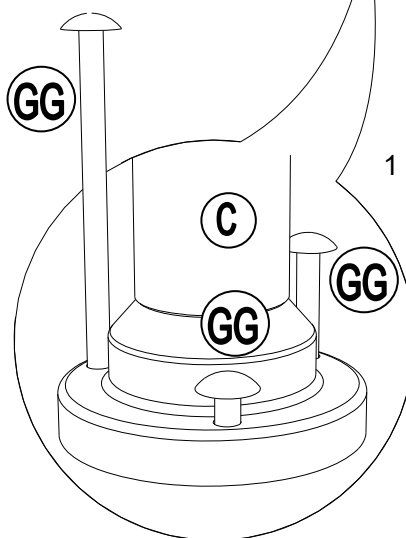

10

Country of Origin: China