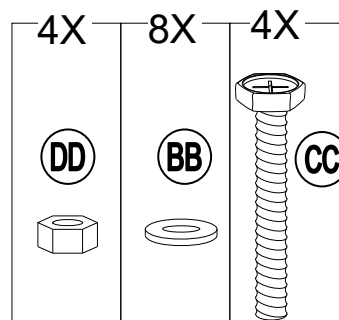

Parts List				
Label	Part Number	Description	Qty	Part Image
A	P000400889	Left Frame	4	
B	P000400888	Right Frame	4	
C	P000200455	Post	4	
D	P000501168	Big Top Connector	1	
E	P005800001	Hook	1	
F	P000601332	Slanting beam upper tube	4	
G	P000601334	Middle beam	4	
H	P000601333	Slanting beam lower tube	4	
I	P005700654	Adjust tube	12	
J	P001100547	Small Canopy	1	
K	P001100548	Large Canopy	1	

Country of Origin: China

Hardware Pack					
Label	Part Number	Description	Qty	Add	Part Image
AA	H010020012	Bolt M6*20	28	3	
BB	H050010057	Flat Washer M6	44	5	
CC	H010020022	Bolt M6*40	8	1	
DD	H040050011	Nut M6	8	1	
EE	R070030006	Plastic Cap M6	16	2	
FF	H050020017	Spring Washer M6	28	3	
GG	H070010003	Stake Dia. 8*180	12	0	
WW	H090010002	Wrench M6	2	0	

Country of Origin: China

1

2

Country of Origin: China

3

5

6

7