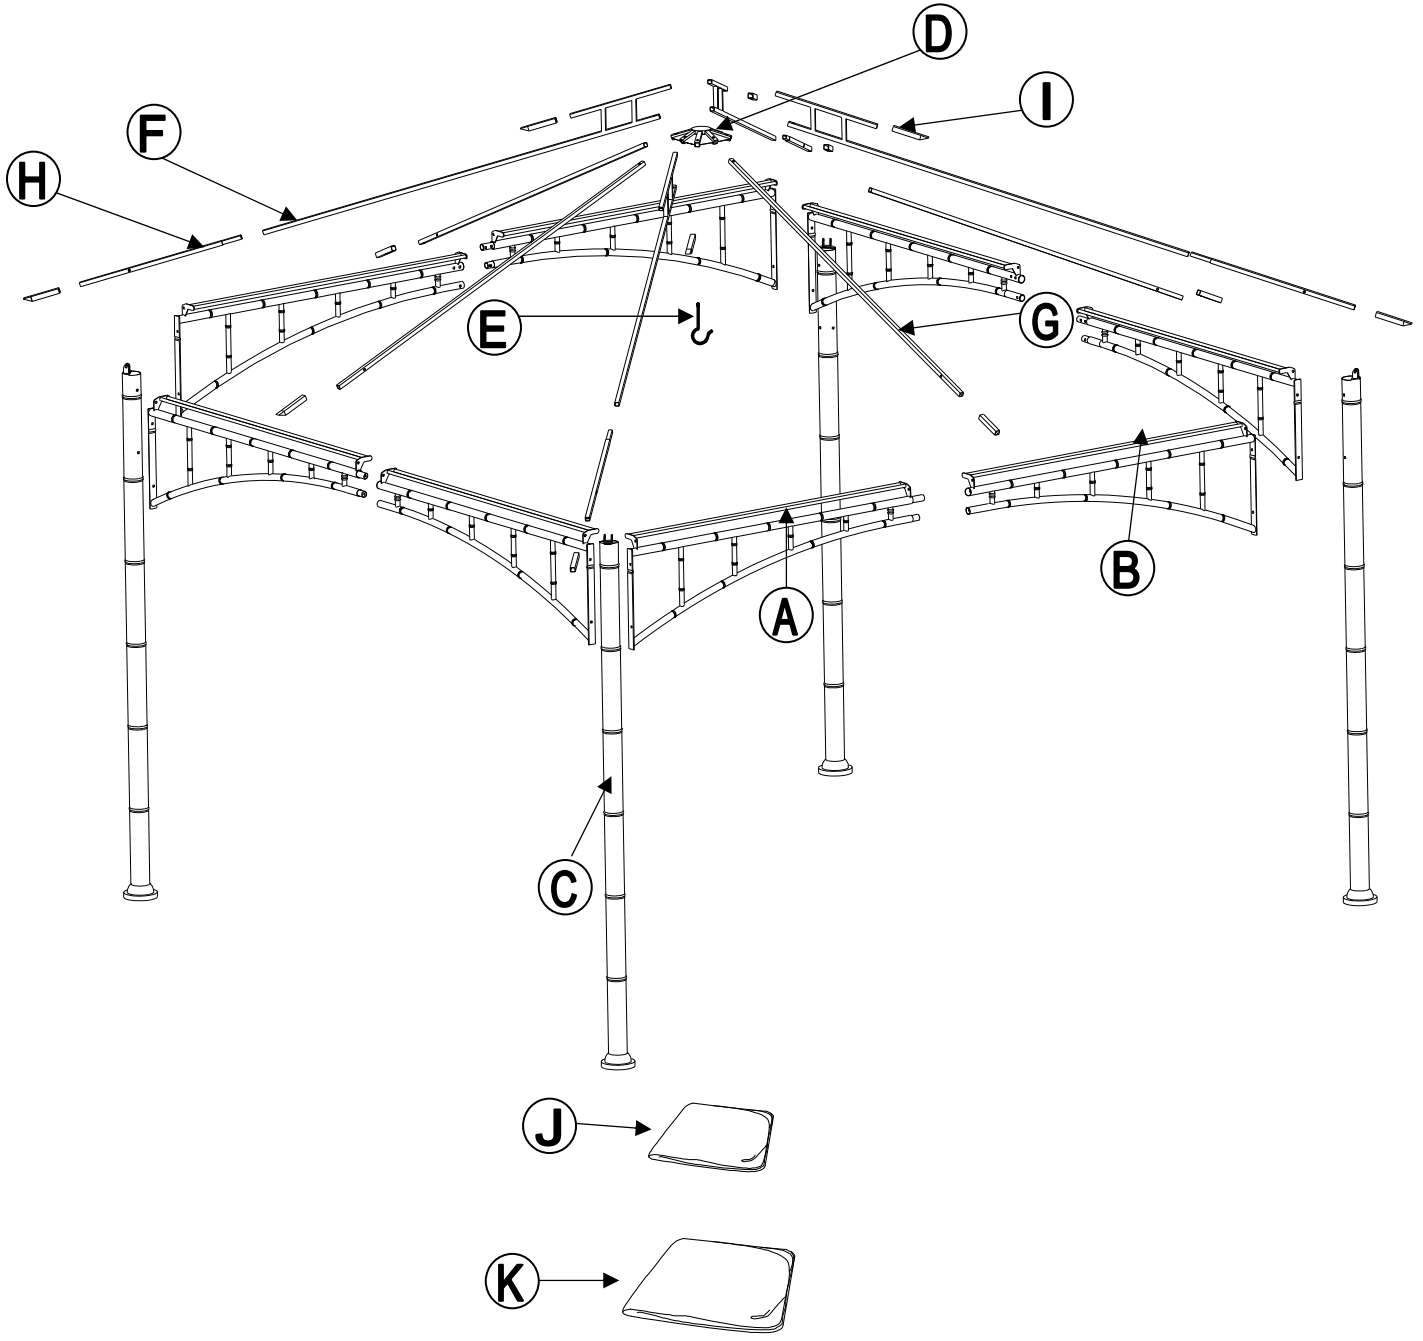

Parts List				
Label	Part Number	Description	Qty	Part Image
A	P000400889	Left Frame	4	
B	P000400888	Right Frame	4	
C	P000200455	Post	4	
D	P000501168	Big Top Connector	1	
E	P005800001	Hook	1	
F	P000601332	Slanting beam upper tube	4	
G	P000601334	Middle beam	4	
H	P000601333	Slanting beam lower tube	4	
I	P005700654	Adjust tube	12	
J	P001100547	Small Canopy	1	
K	P001100548	Large Canopy	1	