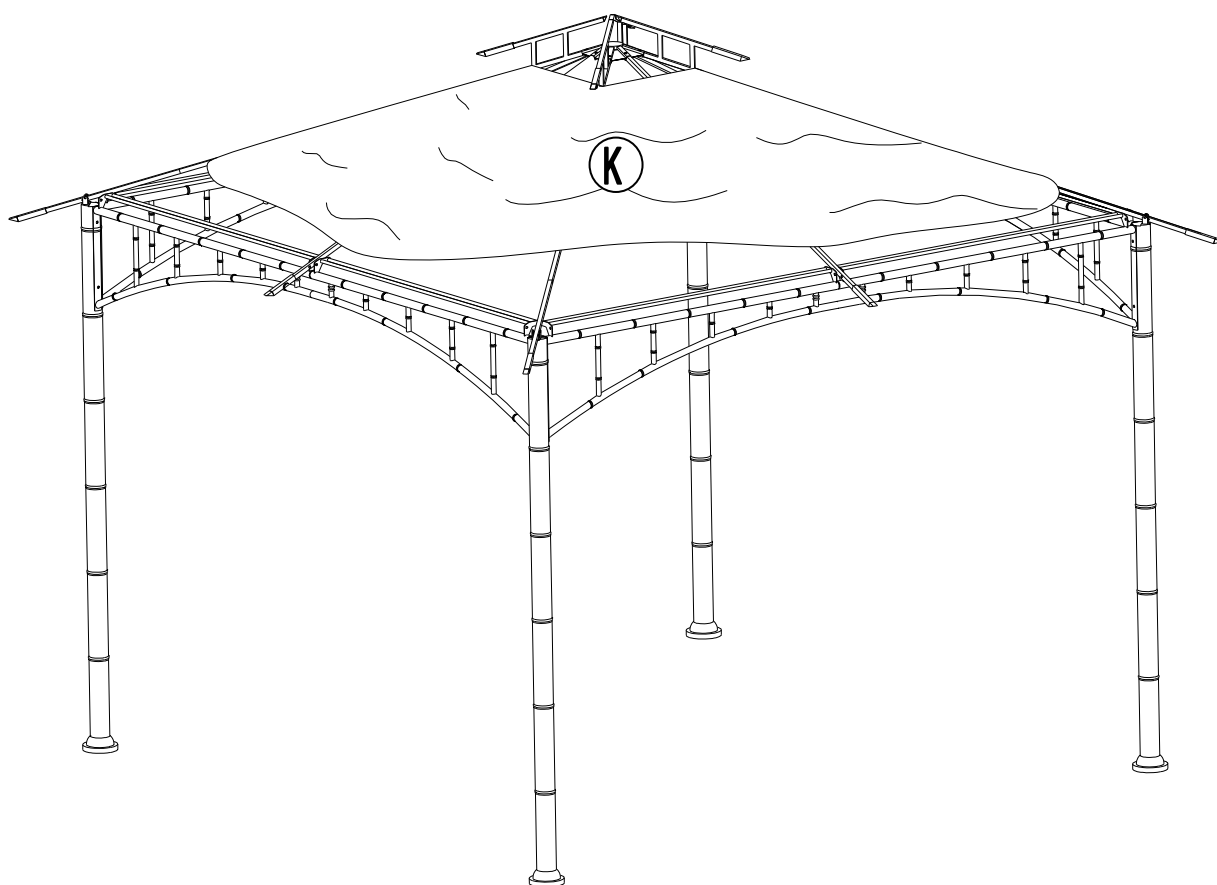

7

Country of Origin: China