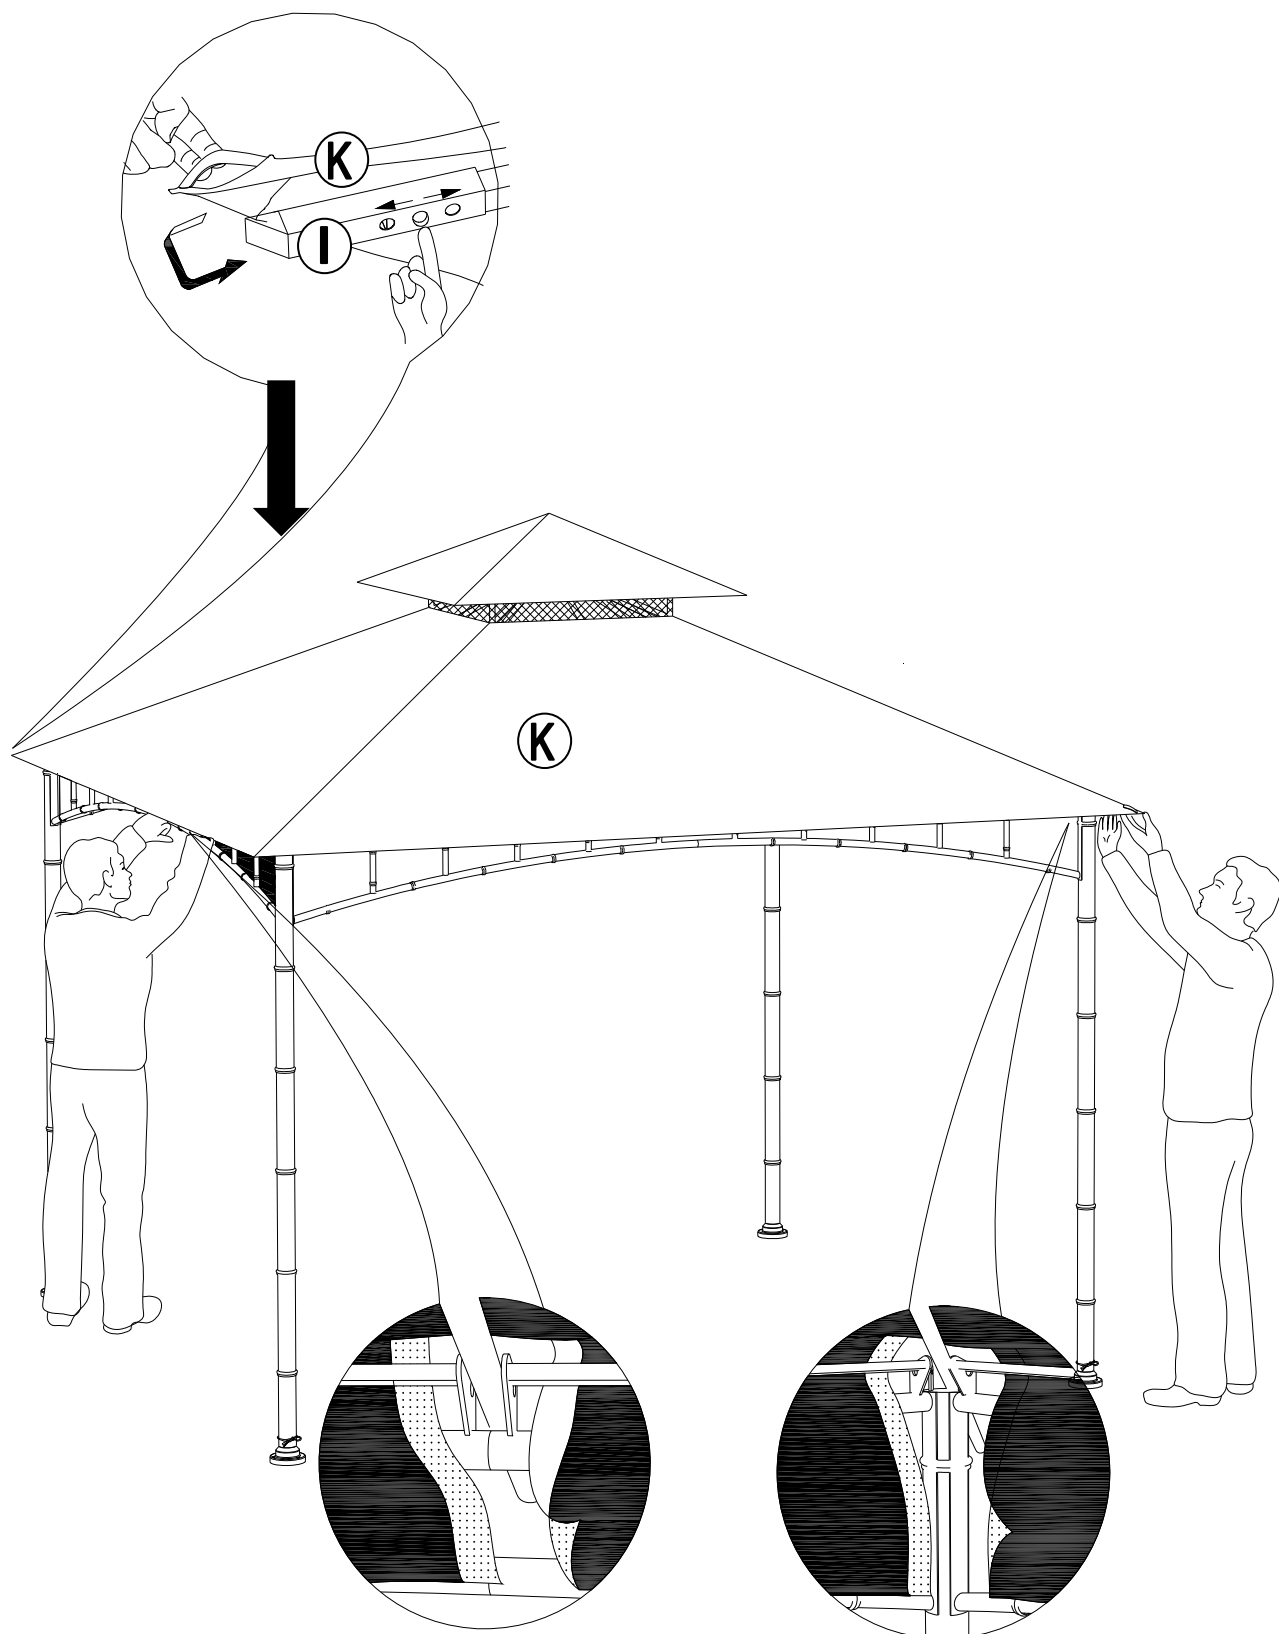

9

Country of Origin: China