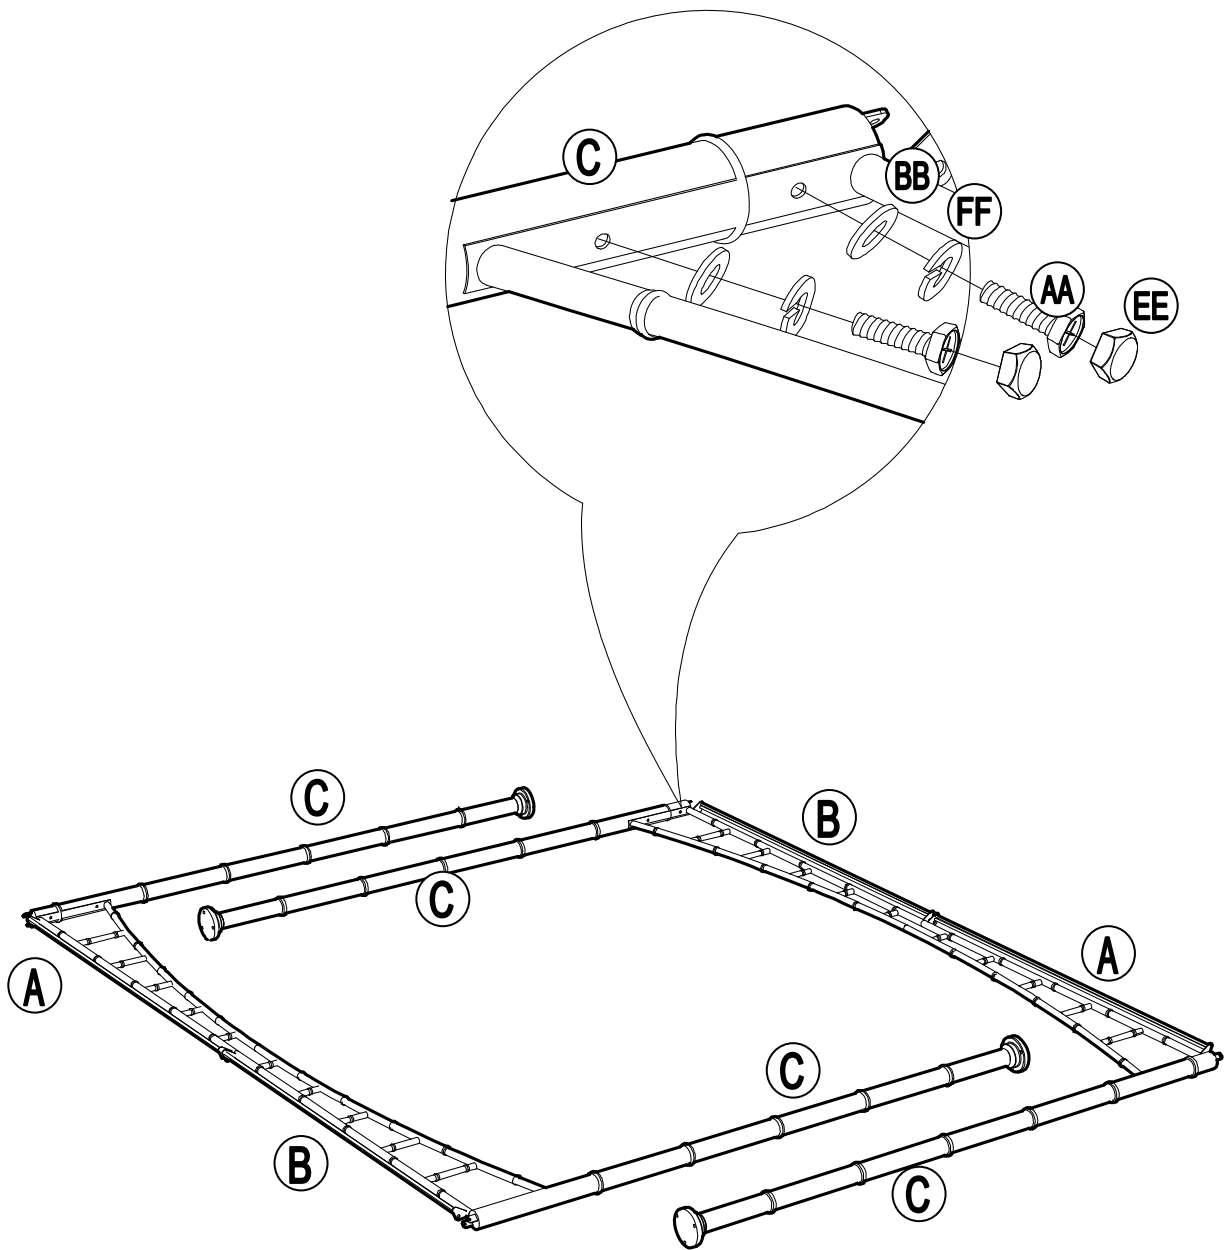

2

Country of Origin: China