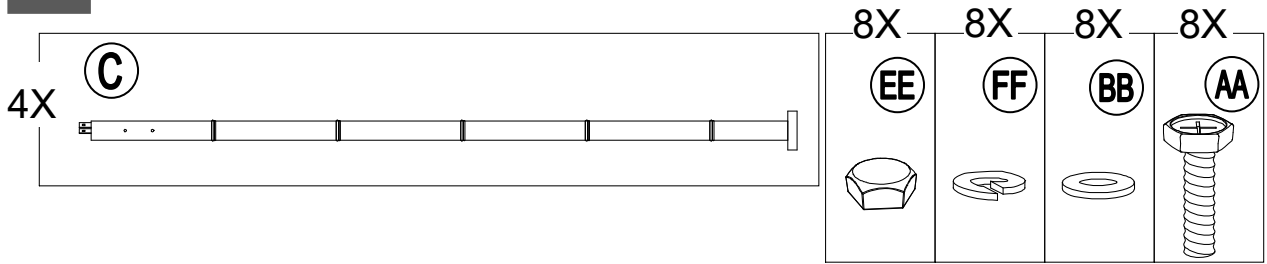

2

Country of Origin: China