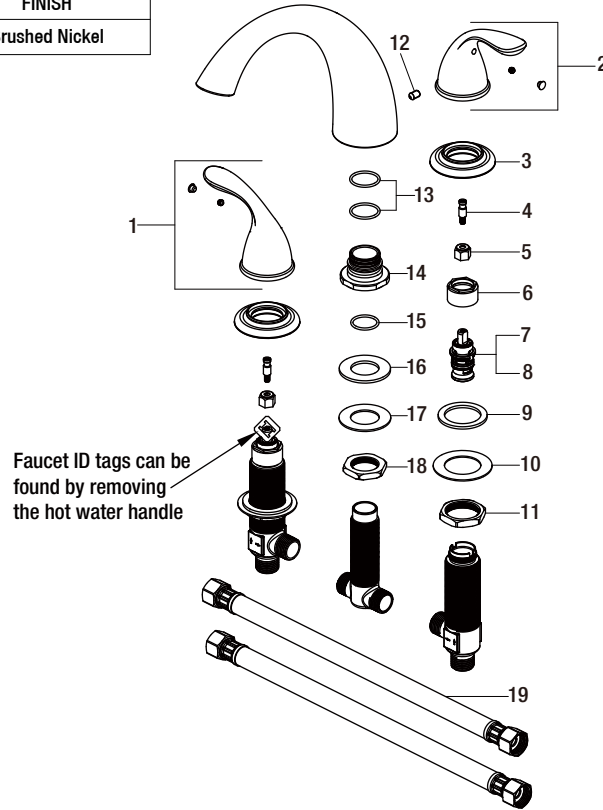

Replacement Parts List

Builders 2-Handle Deck-Mount Roman Tub Faucet in Brushed Nickel

MODEL	SKU #	FINISH
461-3004	816117	Brushed Nickel

Many replacement parts can be purchased online or at your local store. Please use the table below to identify the part SKU number needed, go to HOMEDEPOT.COM, and check for online and store availability. If you can't find the part you are looking for, please call 1-855-HD-GLACIER.

Part	Description	Part Number	Internet SKU #	Store SKU #
1	Handle assembly H	RP1352904		
2	Handle assembly C	RP1353004		
3	Flange	RP8061404		
4	Connector	RP70116		
5	Inverter	RP64044	206671349	
6	Bonnet	RP70001		
7	Cartridge H	RP20067	301158139	
8	Cartridge C	RP20068	301158129	
9	Rubber washer	RP64023		
10	Metal washer	RP64024		

Part	Description	Part Number	Internet SKU #	Store SKU #
11	Mounting nut	RP56014		
12	Set screw	RP50103		
13	O-ring	RP60056		
14	Connector	RP70459		
15	O-ring	RP60094		
16	Rubber washer	RP64035		
17	Metal washer	RP64036		
18	Nut	RP56088		
19	Hose	RP70042		