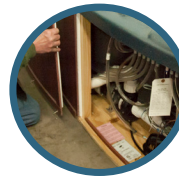

Insulated Hard Cover

Includes a hard cover which provides adequate protection from the elements and keeps your spa properly insulated

Frictional Heat System

Traps recycled heat from the pump to keep your spa warm

Polar Insulation

Protects your spa with a layer of insulation lined with radiant foil

Easy Access to the Essentials

The panel located on the side of the bench seats contains all of the essential spa equipment

Plug & Play Spa

No electrician required - just fill the spa with water, plug into a 120 Volt/15 Amp outlet, and enjoy!

Assembly-Free Spa

Your spa comes completely assembled - just attach the lockable cover