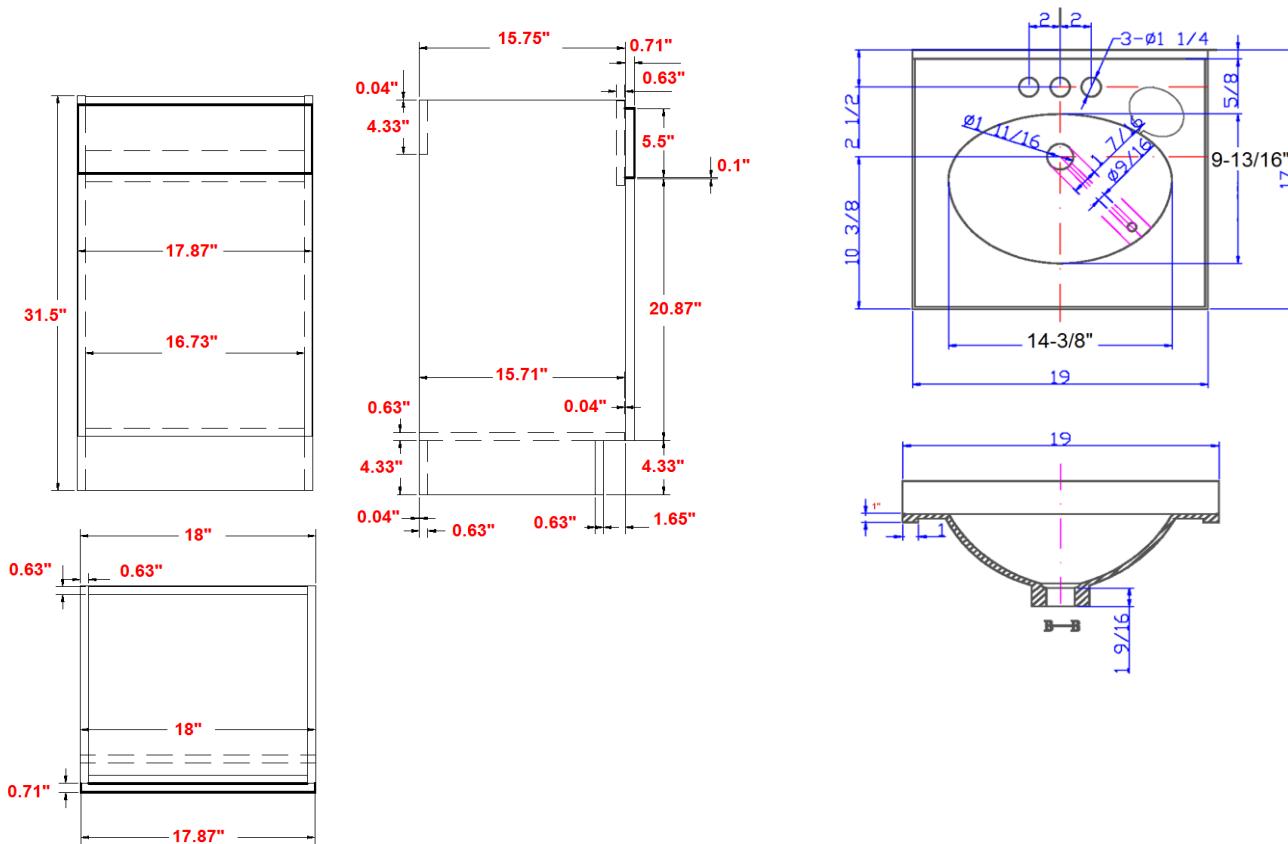

Vanity Combo One Door Ensemble (Espresso)

Specifications

- Espresso finish
- MDF square panel doors
- Satin nickel hardware
- Solid white cultured marble top included
- Concealed hinges
- Pre-Assembled design

Dimensions

Warranty & Compliances

Warranty Limited 1 year warranty
California 93120 Compliant

Order Codes & Finishes/Colors

One door Ensemble (Vanity: 18"x16"x31.5" Top: 19"x17")
Espresso 541862

Type:
Job:
Order Code:
Approvals: