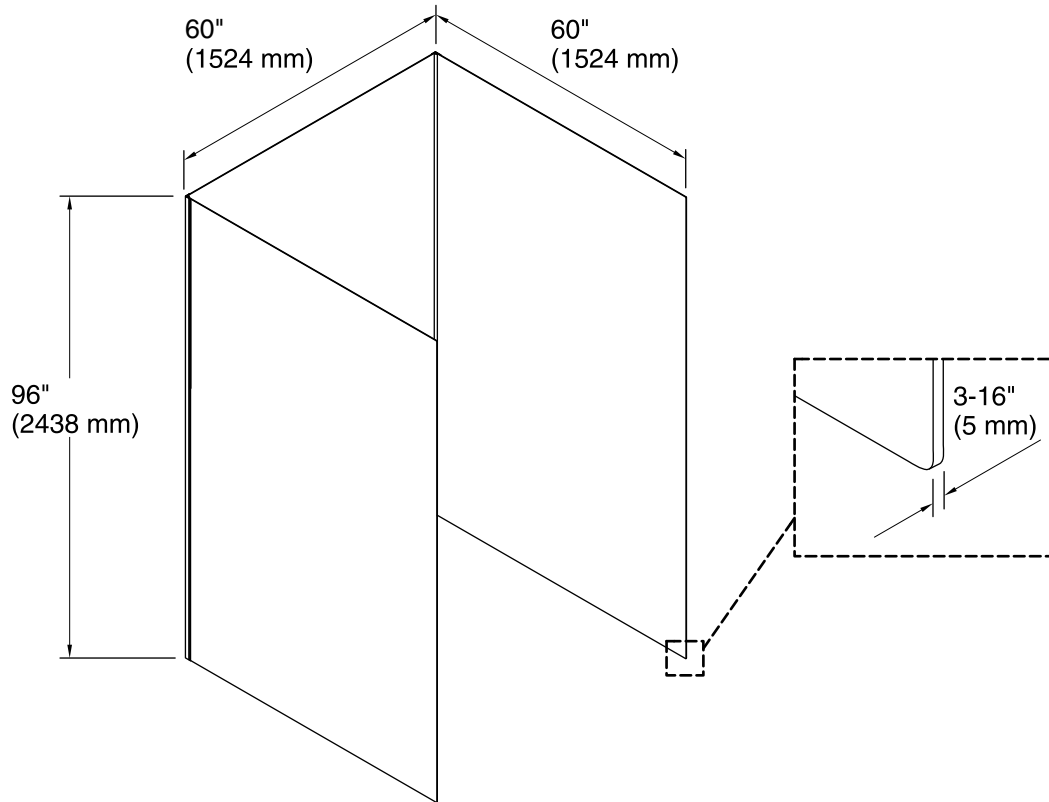

Features

- Includes (3) 60"x96" wall panels and (2) color-matched corner joints.

Material

- Walls made from Serica™ composite material.
- Durable, non-porous, 0.2" thick compression-molded walls that are easy to clean and resist chipping and cracking.

Technical Information

All product dimensions are nominal.

Installation: 3-Wall Alcove

Notes

Measure your actual product for rough-in details.

Install this product according to the installation instructions.