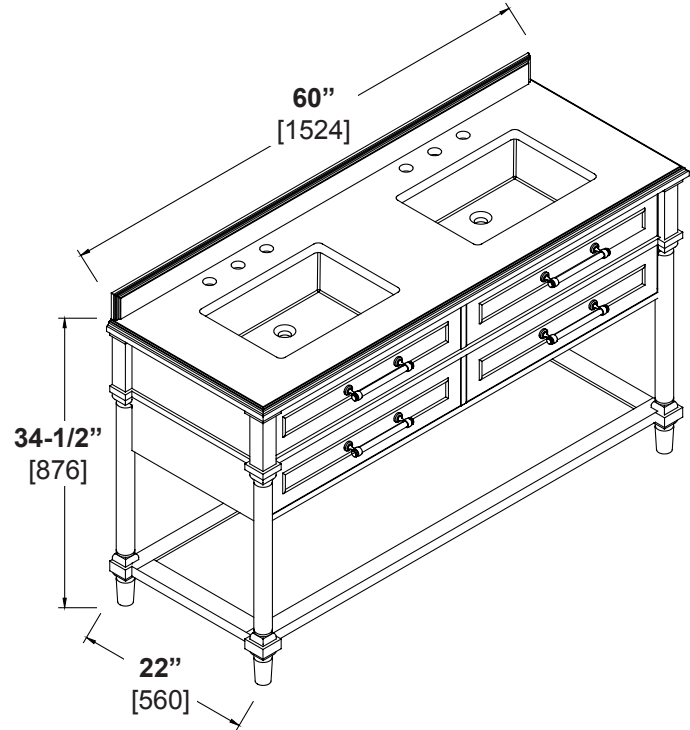

HOME DECORATORS COLLECTION

ABERDEEN 60 OS (E)

Aberdeen Open Shelf Double Vanity
ITEM#:9784600410 MFG#:Aberdeen 60W OS

Measures: inch [millimeter]
 Mesures: pouce [millimètre]
 Medidas: pulgadas [milímetros]

DIMENSIONS / DIMENSIONES

Installation Manual

- Carefully read the instructions before starting the installation.
- This vanity should be installed by an experienced plumber.
- Drain pipe and drain trap are not supplied. Connect to an existing drain pipe.