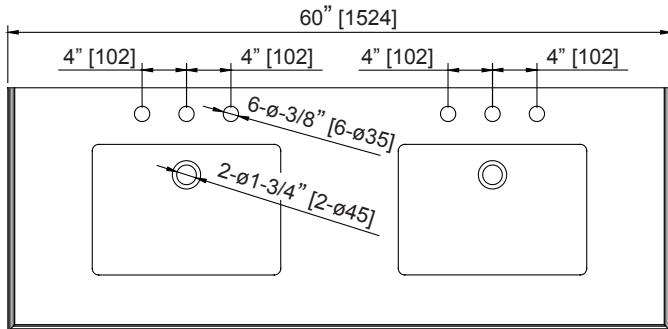

HOME DECORATORS COLLECTION

ABERDEEN 60 OS (E)

Aberdeen Open Shelf Double Vanity
ITEM#:9784600410 MFG#:Aberdeen 60W OS

Measures: inch [millimeter]
 Mesures: pouce [millimètre]
 Medidas: pulgadas [milímetros]

DIMENSIONS / DIMENSIONES

Installation Manual

- Carefully read the instructions before starting the installation.
- This vanity should be installed by an experienced plumber.
- Drain pipe and drain trap are not supplied. Connect to an existing drain pipe.