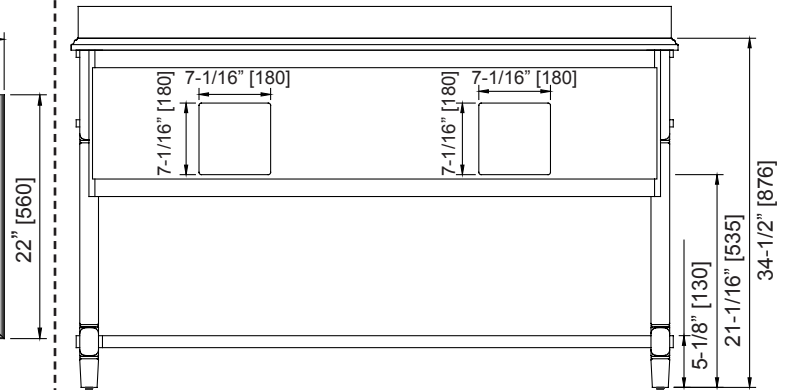

HOME DECORATORS COLLECTION

ABERDEEN 60 OS (E)

Aberdeen Open Shelf Double Vanity
ITEM#:9784600410 MFG#:Aberdeen 60W OS

Measures: inch [millimeter]
 Mesures: pouce [millimètre]
 Medidas: pulgadas [milímetros]

DIMENSIONS / DIMENSIONES

Installation Manual

- Carefully read the instructions before starting the installation.
- This vanity should be installed by an experienced plumber.
- Drain pipe and drain trap are not supplied. Connect to an existing drain pipe.